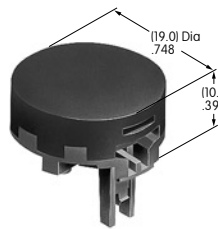

AT4013
Round Colored Insert Cap
Polycarbonate
Colors: JB JC JE JF JG
Series: LB