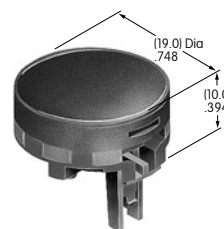

AT4016
Round Spot Illuminated Cap
Polycarbonate
Cap Colors: A B C F
LED Colors: C D F CF
Series: LB