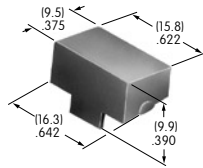

AT422
Slip-on Cap
Polyethylene
Colors: A B C E F G
Series: SB40