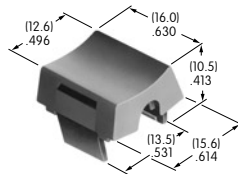

AT406
Bat Lever Cap
Polyvinyl chloride
Colors: A B C E F G
Series: M P S