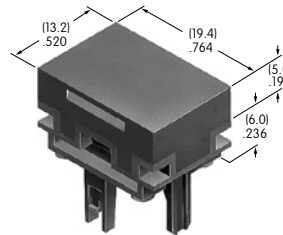

AT4027
Rectangular Colored Insert Cap
Polycarbonate
Colors: JB JC JE JF JG
Series: LB