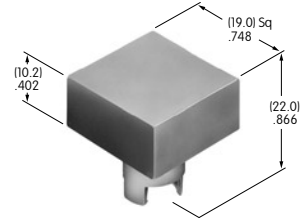

AT419
.748" Square Solid Color Cap
Polycarbonate
Colors: B C D E F G
Series: DLB