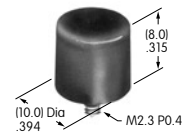

AT400s

AT401
Splashproof Boot Assembly
Nitrile butadiene rubber for A
Ethylene propylene rubber for H
Colors: A H
Series: M P S WT

AT401P
O-ring
Natural rubber
Color: A
Series: M MB2000 WB WT TL

AT402
Splashproof Boot
Silicon rubber for A C E F
Ethylene propylene rubber for H
Colors: A C E F H
Series: M P S

AT402S
Splashproof Boot
Silicon rubber
Color: A
Series: M

AT405
Solid Color Rocker
Polycarbonate
Colors: A B C D E F G
Series: MLW

AT406
Bat Lever Cap
Polyvinyl chloride
Colors: A B C E F G
Series: M P S

AT407
.394" Diameter Screw-on Cap
PBT
Colors: A B C E F G H
Series: MB20

AT412
.748" Diameter Screw-on Cap
Polystyrene
Colors: A B C F
Series: MB20 SCB WB

AT413
.315" Diameter Screw-on Cap
PBT
Colors: A B C E F G H
Series: MB20

AT414
.520" Diameter Screw-on Cap
PBT
Colors: A B C D E F G H
Series: MB20 SB SCB WB

AT415
Bat Lever Cap
Polyethylene
Colors: A B C E F G
Series: E M M2T

Color Codes: A Black B White C Red D Amber E Yellow F Green G Blue H Gray J Clear