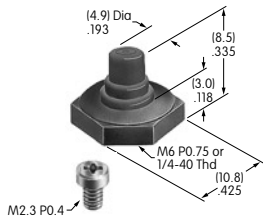

AT4041 (M-metric H-inch)
Waterproof Boot for Momentary
 Silicone Rubber
 Series: MB

AT4042 (M-metric H-inch)
Waterproof Boot for Alternate
 Silicone Rubber
 Series: MB

AT4043
Splashproof Boot
 Silicone Rubber
 Series: MB SB WB