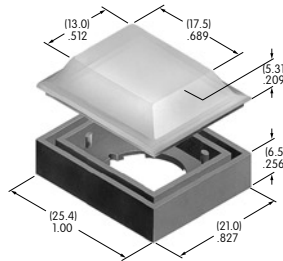

AT4026
Rectangular Solid Colored Cap
Polycarbonate
Colors: BJ CJ EJ FJ GJ
Series: LB