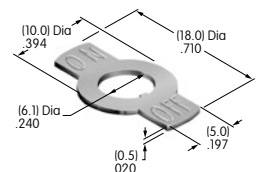

Color Codes: A Black B White C Red D Amber E Yellow F Green G Blue H Gray J Clear