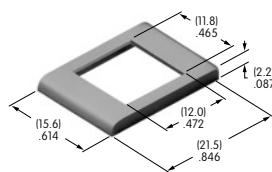

AT111

Lamping Tool

Stainless steel

Series: HB KB YB

AT112

Socket Wrench

Nickel/brass

Series: LB

AT200s

AT201

ON-OFF Plate for 12mm Threaded Bushing

Nickel/brass

Series: M P S

AT202

ON-OFF Plate for 12mm Threaded Bushing

Aluminum

Colors: Red & black enamel

Series: M P S

AT204

Bezel

Polycarbonate

Colors: A B C D E F G H

Series: MLW

AT206

Bezel

Polycarbonate

Colors: A B C E F G H

Series: LW

AT207

Bezel

Polycarbonate

Colors: A B C E F G H

Series: EB MB24

AT208

Bezel with AT070 LED

Polycarbonate

Color: A

Series: EB M MB24

AT209

ON-OFF Plate for 6mm Threaded Bushing

Nickel/brass

Series: E M P

Color Codes: A Black B White C Red D Amber E Yellow F Green G Blue H Gray J Clear