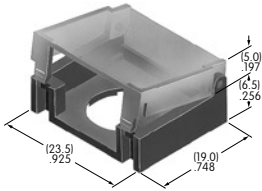

AT4024
Protective Guard
Polycarbonate & polyamide
Series: KB

AT4025
Rectangular Dust Cover
Polyvinyl chloride & polyamide
Series: KB