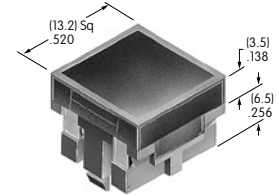

AT469
.260" Wide Rocker
Polyamide
Colors: A B C D E F G H
Series: A

AT475
.201" Diameter Cap
Polyamide
Colors: A B C
Series: AB BB FB M2B MB24

AT476
Square Solid Colored Cap
Polycarbonate
Colors: BJ CJ EJ FJ GJ
Series: LB

AT477
Square Colored Insert Cap
Polycarbonate
Colors: JB JC JE JF JG
Series: LB

AT480
Square Spot Illuminated Cap
Polycarbonate
Cap Colors: A B C F
LED Colors: C D F CF
Series: LB

AT484
Square Nonilluminated Cap
Polycarbonate
Colors: A B C E F G H
Series: LB

AT485
Square Solid Colored Cap
Polycarbonate
Colors: A BB CB CC EB
FB FF GB GG
Series: KB

AT486
Round Solid Colored Cap
Polycarbonate
Colors: A BB CB CC EB
FB FF GB GG
Series: KB

AT487
Square Colored Insert Cap
Polycarbonate
Colors: JB JC JE JF JG
Series: KB

AT488
Round Colored Insert Cap
Polycarbonate
Colors: JB JC JE JF JG
Series: KB

AT489
Square Cap for LED
Polycarbonate
Colors: JB JC JD JF
Series: KB

AT490
Round Cap for LED
Polycarbonate
Colors: JB JC JD JF
Series: KB

Color Codes: A Black B White C Red D Amber E Yellow F Green G Blue H Gray J Clear