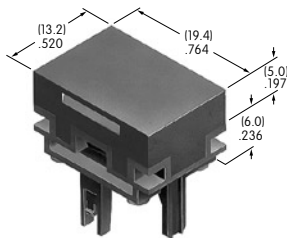

AT4030
Rectangular Nonilluminated Cap
Polycarbonate
Colors: A B C E F G H
Series: LB