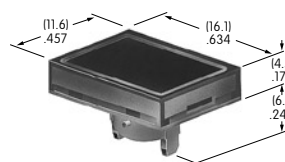

AT4023
Rectangular Cap for LED
Polycarbonate
Colors: JB JC JD JF
Series: KB