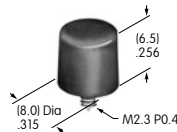

AT405
Solid Color Rocker
 Polycarbonate
 Colors: A B C D E F G
 Series: MLW

AT406
Bat Lever Cap
 Polyvinyl chloride
 Colors: A B C E F G
 Series: M P S

AT407
.394" Diameter Screw-on Cap
 PBT
 Colors: A B C E F G H
 Series: MB20

AT412
.748" Diameter Screw-on Cap
 Polystyrene
 Colors: A B C F
 Series: MB20 SCB WB

AT413
.315" Diameter Screw-on Cap
 PBT
 Colors: A B C E F G H
 Series: MB20

AT414
.520" Diameter Screw-on Cap
 PBT
 Colors: A B C D E F G H
 Series: MB20 SB SCB WB