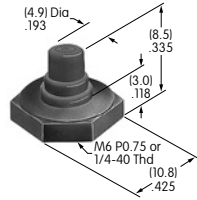

AT4041 (M-metric H-inch)
Waterproof Boot for Momentary
 Silicone Rubber
 Series: MB

AT4042 (M-metric H-inch)
Waterproof Boot for Alternate
 Silicone Rubber
 Series: MB

AT4043
Splashproof Boot
 Silicone Rubber
 Series: MB SB WB