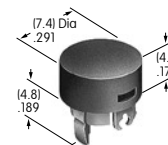

Color Codes: A Black B White C Red D Amber E Yellow F Green G Blue H Gray J Clear