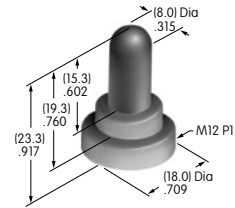

AT402
Splashproof Boot
Silicon rubber for A C E F
Ethylene propylene rubber for H
Colors: A C E F H
Series: M P S