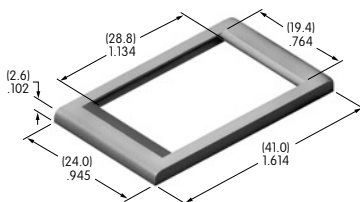

AT206

Bezel

Polycarbonate

Colors: A B C E F G H

Series: LW

AT207

Bezel

Polycarbonate

Colors: A B C E F G H

Series: EB MB24