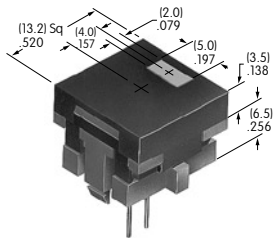

AT480
Square Spot Illuminated Cap
Polycarbonate
Cap Colors: A B C F
LED Colors: C D F CF
Series: LB

AT484
Square Nonilluminated Cap
Polycarbonate
Colors: A B C E F G H
Series: LB