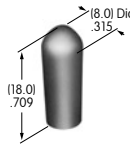

AT407
.394" Diameter Screw-on Cap
PBT
Colors: A B C E F G H
Series: MB20