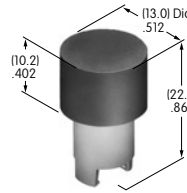

AT418
.512" Diameter Solid Color Cap
Polycarbonate
Colors: B C D E F G
Series: DLB