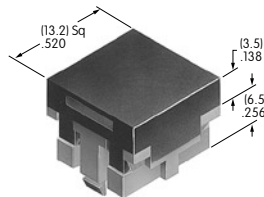

AT485
Square Solid Colored Cap
Polycarbonate
Colors: A BB CB CC EB
FB FF GB GG
Series: KB