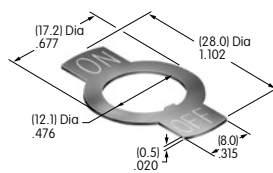

AT200s

AT201

ON-OFF Plate for 12mm Threaded Bushing

Nickel/brass

Series: M P S

AT202

ON-OFF Plate for 12mm Threaded Bushing

Aluminum