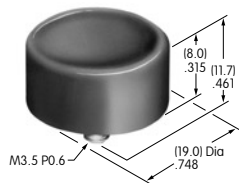

AT405
Solid Color Rocker
 Polycarbonate
 Colors: A B C D E F G
 Series: MLW

AT406
Bat Lever Cap
 Polyvinyl chloride
 Colors: A B C E F G
 Series: M P S

AT407
.394" Diameter Screw-on Cap
 PBT
 Colors: A B C E F G H
 Series: MB20

AT412
.748" Diameter Screw-on Cap
 Polystyrene
 Colors: A B C F
 Series: MB20 SCB WB

AT413
.315" Diameter Screw-on Cap
 PBT
 Colors: A B C E F G H
 Series: MB20

AT414
.520" Diameter Screw-on Cap
 PBT
 Colors: A B C D E F G H
 Series: MB20 SB SCB WB