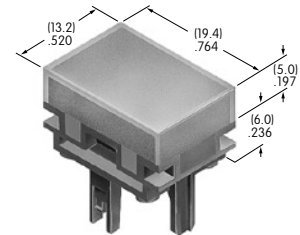

AT4024
Protective Guard
Polycarbonate & polyamide
Series: KB

AT4025
Rectangular Dust Cover
Polyvinyl chloride & polyamide
Series: KB

AT4026
Rectangular Solid Colored Cap
Polycarbonate
Colors: BJ CJ EJ FJ GJ
Series: LB

AT4027
Rectangular Colored Insert Cap
Polycarbonate
Colors: JB JC JE JF JG
Series: LB

AT4030
Rectangular Nonilluminated Cap
Polycarbonate
Colors: A B C E F G H
Series: LB

AT4031
Square Cap for Bright & Super Bright LED
Polycarbonate
Colors: JB
Series: HB

AT4032
Round Cap for Bright & Super Bright LED
Polycarbonate
Colors: JB
Series: HB

AT4033
Square Indicator Cap
Polycarbonate
Colors: JB
Series: HB

AT4034
Round Indicator Cap
Polycarbonate
Colors: JB
Series: HB

AT4035
Square Nonilluminated Cap
Polycarbonate
Colors: A B C E F G
Series: HB

AT4036
Round Nonilluminated Cap
Polycarbonate
Colors: B C E F G
Series: HB

Color Codes: A Black B White C Red D Amber E Yellow F Green G Blue H Gray J Clear