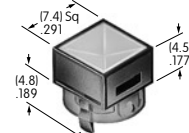

AT4024
Protective Guard
Polycarbonate & polyamide
Series: KB

AT4025
Rectangular Dust Cover
Polyvinyl chloride & polyamide
Series: KB

AT4026
Rectangular Solid Colored Cap
Polycarbonate
Colors: BJ CJ EJ FJ GJ
Series: LB

AT4027
Rectangular Colored Insert Cap
Polycarbonate
Colors: JB JC JE JF JG
Series: LB

AT4030
Rectangular Nonilluminated Cap
Polycarbonate
Colors: A B C E F G H
Series: LB

AT4031
Square Cap for Bright & Super Bright LED
Polycarbonate
Colors: JB
Series: HB

AT4032
Round Cap for Bright & Super Bright LED
Polycarbonate
Colors: JB
Series: HB

AT4033
Square Indicator Cap
Polycarbonate
Colors: JB
Series: HB

AT4034
Round Indicator Cap
Polycarbonate
Colors: JB
Series: HB

AT4035
Square Nonilluminated Cap
Polycarbonate
Colors: A B C E F G
Series: HB

AT4036
Round Nonilluminated Cap
Polycarbonate
Colors: B C E F G
Series: HB

Color Codes: A Black B White C Red D Amber E Yellow F Green G Blue H Gray J Clear