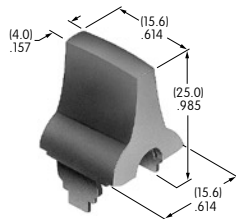

AT427
Cap for Locking Lever (code L)
Bright nickel
Brushed or colored aluminum
Colors: A C G H
Series: M

AT428 (M-metric H-inch)
Splashproof Boot
Silicone rubber
Color: A
Series: E M P