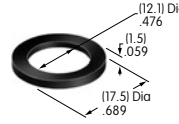

AT400s

AT401
Splashproof Boot Assembly
Nitrile butadiene rubber for A
Ethylene propylene rubber for H
Colors: A H
Series: M P S WT

AT401P
O-ring
Natural rubber
Color: A
Series: M MB2000 WB WT TL

AT402
Splashproof Boot
Silicon rubber for A C E F
Ethylene propylene rubber for H
Colors: A C E F H
Series: M P S

AT402S
Splashproof Boot
Silicon rubber
Color: A
Series: M

AT405
Solid Color Rocker
Polycarbonate
Colors: A B C D E F G
Series: MLW

AT406
Bat Lever Cap
Polyvinyl chloride
Colors: A B C E F G
Series: M P S

AT407
.394" Diameter Screw-on Cap
PBT
Colors: A B C E F G H
Series: MB20

AT412
.748" Diameter Screw-on Cap
Polystyrene
Colors: A B C F
Series: MB20 SCB WB

AT413
.315" Diameter Screw-on Cap
PBT
Colors: A B C E F G H
Series: MB20

AT414
.520" Diameter Screw-on Cap
PBT
Colors: A B C D E F G H
Series: MB20 SB SCB WB

AT415
Bat Lever Cap
Polyethylene
Colors: A B C E F G
Series: E M M2T

Color Codes: A Black B White C Red D Amber E Yellow F Green G Blue H Gray J Clear