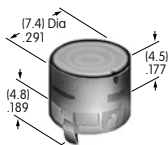

AT4034
Round Indicator Cap
Polycarbonate
Colors: JB
Series: HB

AT4035
Square Nonilluminated Cap
Polycarbonate
Colors: A B C E F G
Series: HB