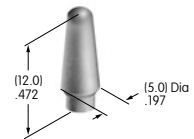

Color Codes: A Black B White C Red D Amber E Yellow F Green G Blue H Gray J Clear