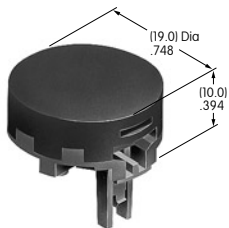

AT4017
Round Nonilluminated Cap
Polycarbonate
Colors: A B C E F G H
Series: LB

AT4021
Rectangular Solid Colored Cap
Polycarbonate
Colors: A BB CB CC EB
FB FF GB GG
Series: KB