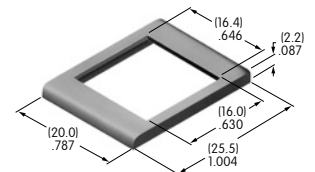

AT111

Lamping Tool

Stainless steel

Series: HB KB YB

AT112

Socket Wrench

Nickel/brass

Series: LB

AT200s

AT201

ON-OFF Plate for 12mm Threaded Bushing

Nickel/brass

Series: M P S

AT202

ON-OFF Plate for 12mm Threaded Bushing

Aluminum

Colors: Red & black enamel

Series: M P S

AT204

Bezel

Polycarbonate

Colors: A B C D E F G H

Series: MLW

AT206

Bezel

Polycarbonate

Colors: A B C E F G H

Series: LW

AT207

Bezel

Polycarbonate

Colors: A B C E F G H

Series: EB MB24

AT208

Bezel with AT070 LED

Polycarbonate

Color: A

Series: EB M MB24

AT209

ON-OFF Plate for 6mm Threaded Bushing

Nickel/brass

Series: E M P

Color Codes: A Black B White C Red D Amber E Yellow F Green G Blue H Gray J Clear