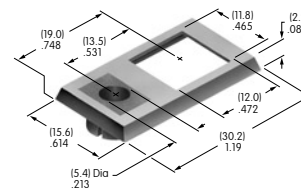

Series: EB MB24

AT208

Bezel with AT070 LED

Polycarbonate

Color: A

Series: EB M MB24

AT209

ON-OFF Plate for 6mm Threaded Bushing