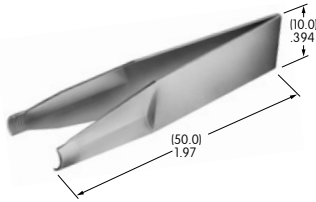

AT111

Lamping Tool

Stainless steel

Series: HB KB YB