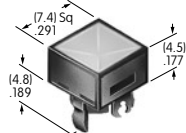

AT4032
Round Cap for Bright & Super Bright LED
Polycarbonate
Colors: JB
Series: HB