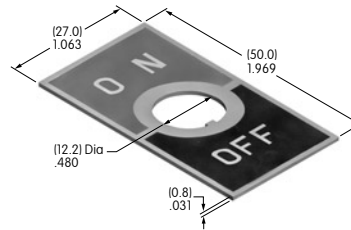

AT202

ON-OFF Plate for 12mm Threaded Bushing

Aluminum

Colors: Red & black enamel

Series: M P S

AT204

Bezel

Polycarbonate

Colors: A B C D E F G H

Series: MLW