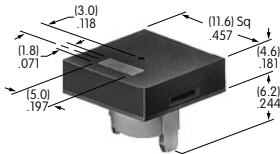

AT4051
Spot Illuminated Cap
Polycarbonate
Colors: AB
Series: KB

AT4052
Spot Illuminated Cap
Polycarbonate
Colors: AB
Series: HB