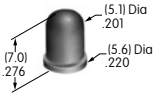

AT416
Lamp Cover for AT602
Silicon rubber
Colors: C D F
Series: LW