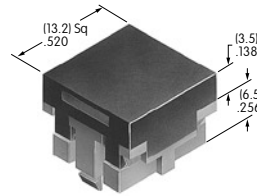

AT477
Square Colored Insert Cap
Polycarbonate
Colors: JB JC JE JF JG
Series: LB