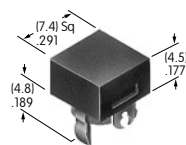

AT4036
Round Nonilluminated Cap
Polycarbonate
Colors: B C E F G
Series: HB