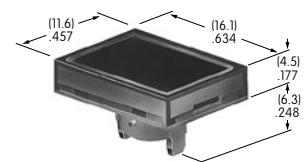

Color Codes: A Black B White C Red D Amber E Yellow F Green G Blue H Gray J Clear