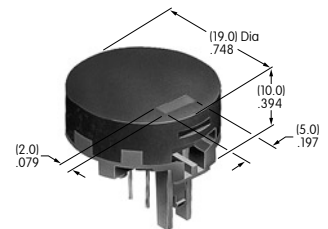

AT4000s

AT4001
Square Dust Cover
Polyvinyl chloride & polyethylene
Series: LB UB

AT4002
Round Dust Cover
Polyvinyl chloride & polyethylene
Series: LB

AT4003
.394" Bat Lever Cap
Polyvinyl chloride
Colors: A B C
Series: A B

AT4011
Rectangular Dust Cover
Polyvinyl chloride & polyethylene
Series: LB UB

AT4012
Round Solid Colored Cap
Polycarbonate
Colors: BJ CJ EJ FJ GJ
Series: LB

AT4013
Round Colored Insert Cap
Polycarbonate
Colors: JB JC JE JF JG
Series: LB

AT4016
Round Spot Illuminated Cap
Polycarbonate
Cap Colors: A B C F
LED Colors: C D F CF
Series: LB

AT4017
Round Nonilluminated Cap
Polycarbonate
Colors: A B C E F G H
Series: LB

AT4021
Rectangular Solid Colored Cap
Polycarbonate
Colors: A BB CB CC EB
FB FF GB GG
Series: KB

AT4022
Rectangular Colored Insert Cap
Polycarbonate
Cap Colors: JB JC JE JF JG
Series: KB

AT4023
Rectangular Cap for LED
Polycarbonate
Colors: JB JC JD JF
Series: KB

Color Codes: A Black B White C Red D Amber E Yellow F Green G Blue H Gray J Clear