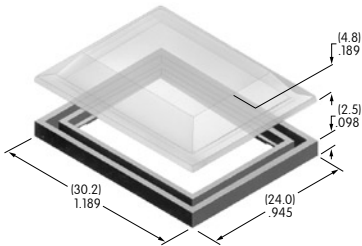

AT4012
Round Solid Colored Cap
Polycarbonate
Colors: BJ CJ EJ FJ GJ
Series: LB