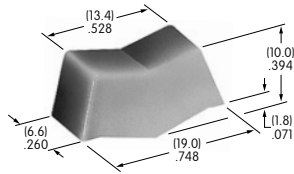

AT469
.260" Wide Rocker
Polyamide
Colors: A B C D E F G H
Series: A

AT475
.201" Diameter Cap
Polyamide
Colors: A B C
Series: AB BB FB M2B MB24

AT476
Square Solid Colored Cap
Polycarbonate
Colors: BJ CJ EJ FJ GJ
Series: LB