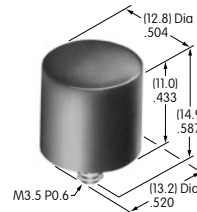

AT414
.520" Diameter Screw-on Cap
PBT
Colors: A B C D E F G H
Series: MB20 SB SCB WB

AT415
Bat Lever Cap
Polyethylene
Colors: A B C E F G
Series: E M M2T