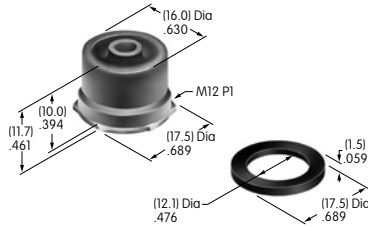

AT400s

AT401
Splashproof Boot Assembly
Nitrile butadiene rubber for A
Ethylene propylene rubber for H
Colors: A H
Series: M P S WT

AT401P
O-ring
Natural rubber
Color: A
Series: M MB2000 WB WT TL

AT402
Splashproof Boot
Silicon rubber for A C E F
Ethylene propylene rubber for H
Colors: A C E F H
Series: M P S