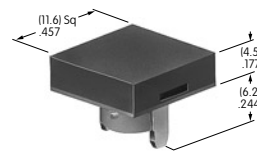

AT486
Round Solid Colored Cap
Polycarbonate
Colors: A BB CB CC EB
FB FF GB GG
Series: KB