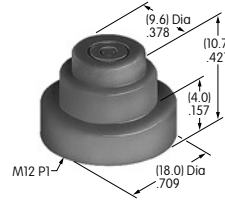

AT4041 (M-metric H-inch)
Waterproof Boot for Momentary
 Silicone Rubber
 Series: MB

AT4042 (M-metric H-inch)
Waterproof Boot for Alternate
 Silicone Rubber
 Series: MB

AT4043
Splashproof Boot
 Silicone Rubber
 Series: MB SB WB