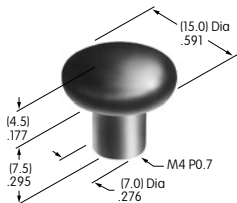

AT424
Push-Pull Knob
Phenolic resin
Color: A
Series: SB862

AT426
Solid Color Paddle
Polycarbonate
Colors: A B C D E F G
Series: MLW