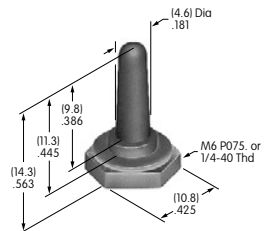

Color Codes: A Black B White C Red D Amber E Yellow F Green G Blue H Gray J Clear