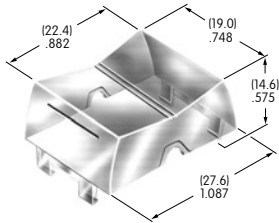

AT420
Rocker
Polycarbonate
Colors: B J
Series: LW

AT421
Filter for AT420
Polycarbonate
Colors: B C D E F G
Series: LW