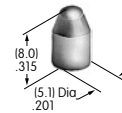

AT416
Lamp Cover for AT602
Silicon rubber
Colors: C D F
Series: LW

AT417
.346" Diameter Solid Color Cap
Polycarbonate
Colors: B C D E F G
Series: DLB

AT418
.512" Diameter Solid Color Cap
Polycarbonate
Colors: B C D E F G
Series: DLB

AT419
.748" Square Solid Color Cap
Polycarbonate
Colors: B C D E F G
Series: DLB

AT420
Rocker
Polycarbonate
Colors: B J
Series: LW

AT421
Filter for AT420
Polycarbonate
Colors: B C D E F G
Series: LW

AT422
Slip-on Cap
Polyethylene
Colors: A B C E F G
Series: SB40

AT423
Push-Pull Knob
Polyamide
Colors: A C
Series: SB282

AT424
Push-Pull Knob
Phenolic resin
Color: A
Series: SB862

AT426
Solid Color Paddle
Polycarbonate
Colors: A B C D E F G
Series: MLW

AT427
Cap for Locking Lever (code L)
Bright nickel
Brushed or colored aluminum
Colors: A C G H
Series: M

AT428 (M-metric H-inch)
Splashproof Boot
Silicone rubber
Color: A
Series: E M P

Color Codes: A Black B White C Red D Amber E Yellow F Green G Blue H Gray J Clear