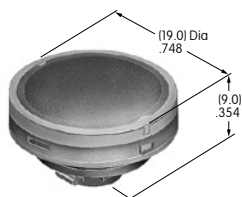

AT4056
Round Cap for LED
Polycarbonate
Colors: JB JC JD JF
Series: LB Panel Seal

AT4057
Protective Guard for Rectangular
Polycarbonate
Series: LB