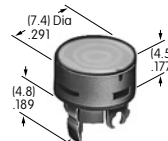

AT4033
Square Indicator Cap
Polycarbonate
Colors: JB
Series: HB