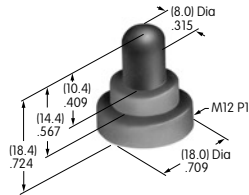

AT402S
Splashproof Boot
Silicon rubber
Color: A
Series: M

AT405
Solid Color Rocker
Polycarbonate
Colors: A B C D E F G
Series: MLW