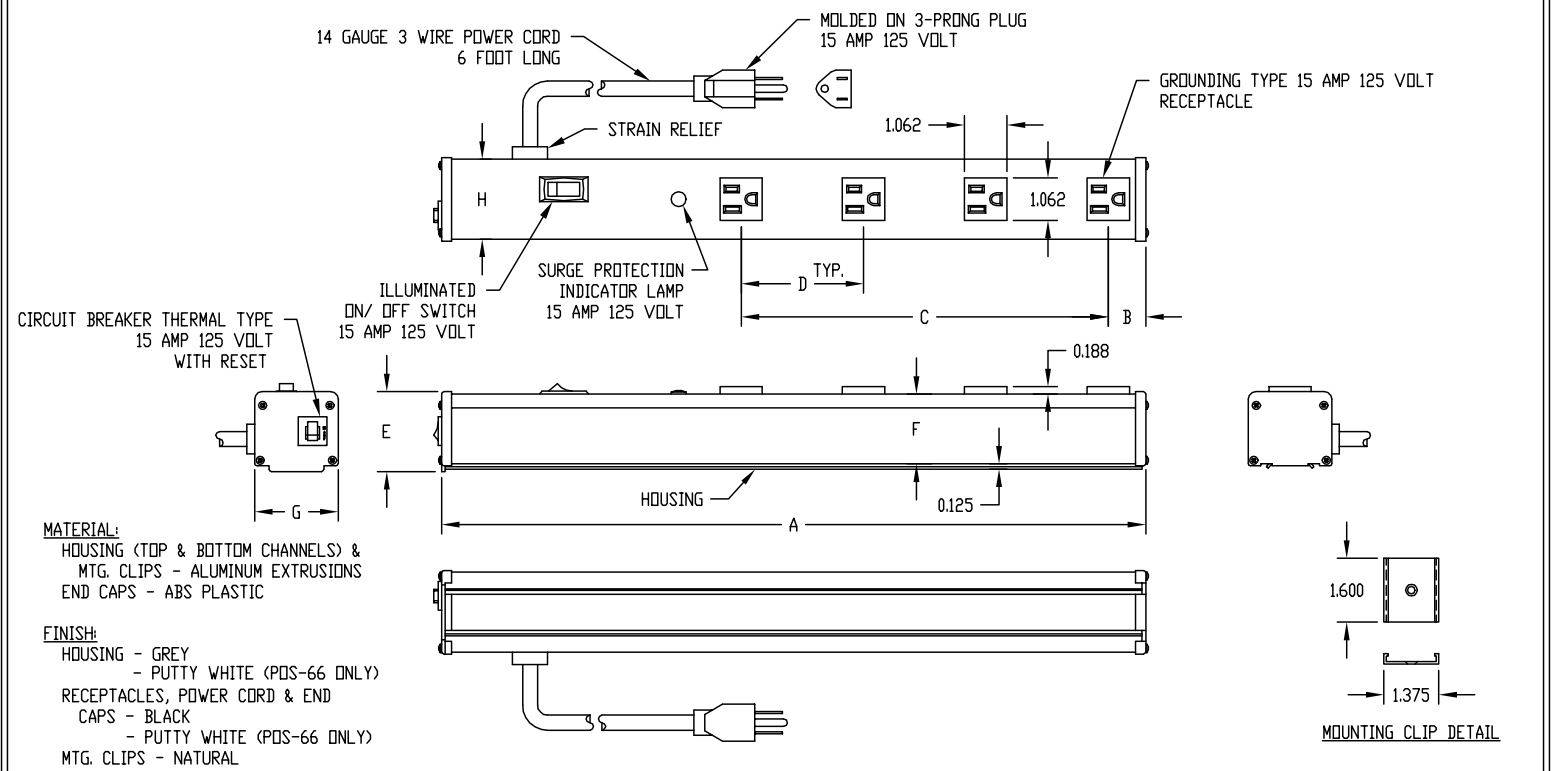

Accessories - Power Outlet Strips

**Surge Suppressed Power Outlet Strip**

***Design Features***

Provides protection to data or word processing equipment and other sensitive electrical equipment from sudden spikes or high energy voltage. Prevents equipment damage, lost or distorted data. Maximum surge current is 13000 amps, response time is < 5ns. 15 amp thermal type, circuit breaker with reset. 14 gauge, 3 wire, 6 foot power cord, all components U. L. approved.

PART NAME: POWER OUTLET STRIP | PART No.: POS-4-S TO POS-66

| PART NO. | QTY. OF<br>OUTLETS | SURGE<br>SUPPRESSED | A      | B     | C                            | D     | E     | F     | G     | H     | QTY. OF<br>MTG. CLIPS |
|----------|--------------------|---------------------|--------|-------|------------------------------|-------|-------|-------|-------|-------|-----------------------|
| POS-4-S  | (4)                | YES                 | 17.625 | 0.938 | (3) SPACES @ 3.062 = 9.188   | 3.062 | 2.000 | 1.750 | 2.093 | 2.000 | (2)                   |
| POS-6    | (6)                | NO                  | 12.250 | 0.969 | (5) SPACES @ 1.250 = 6.250   | 1.250 | 1.828 | 1.563 | 1.843 | 1.750 | (2)                   |
| POS-7-S  | (7)                | YES                 | 48.125 | 4.625 | (6) SPACES @ 6.000 = 36.000  | 6.000 | 2.000 | 1.750 | 2.093 | 2.000 | (2)                   |
| POS-9-S  | (9)                | YES                 | 60.125 | 4.625 | (8) SPACES @ 6.000 = 48.000  | 6.000 | 2.000 | 1.750 | 2.093 | 2.000 | (3)                   |
| POS-11-S | (11)               | YES                 | 72.125 | 4.625 | (10) SPACES @ 6.000 = 60.000 | 6.000 | 2.000 | 1.750 | 2.093 | 2.000 | (3)                   |
| POS-66   | (6)                | YES                 | 13.000 | 0.969 | (5) SPACES @ 1.250 = 6.250   | 1.250 | 2.000 | 1.750 | 2.093 | 2.000 | (2)                   |