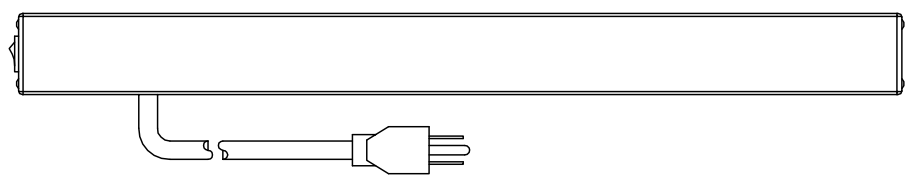

Accessories - Power Outlet Strips

Power Outlet Strip

Design Features

Power outlet strips can be used in cabinets, on walls or along work or test benches. Silver gray housings; no loose wires can come into contact with conductor wires. Strips snap into adjustable mounting clips. Grounding type 15 amp., 125 volt receptacles, 15 amp thermal-type circuit breaker with reset. 14 gauge, 3 wire, 6 foot power cord. All components U. L. approved.

Power Outlet Strips				
Catalog Number		No. of Outlets	Length	Weight Lbs
POS-4		4	17.50"	2.00
POS-6		6	12.25"	1.75
POS-7		7	48.00"	3.50
POS-9		9	60.00"	4.25
POS-11		11	72.00"	4.75

PART NAME	POWER OUTLET STRIP	PART No.	POS-4 TO POS-11
-----------	--------------------	----------	-----------------

MATERIAL:
 HOUSING (TOP & BOTTOM CHANNELS) - ALUMINUM EXTRUSIONS
 END CAPS - ABS PLASTIC
 MTG. CLIPS - 26 GA. SPRING STEEL

FINISH:
 HOUSING - GREY
 RECEPTACLES, POWER CORD & END CAPS - BLACK
 MTG. CLIPS - CADMIUM PLATED