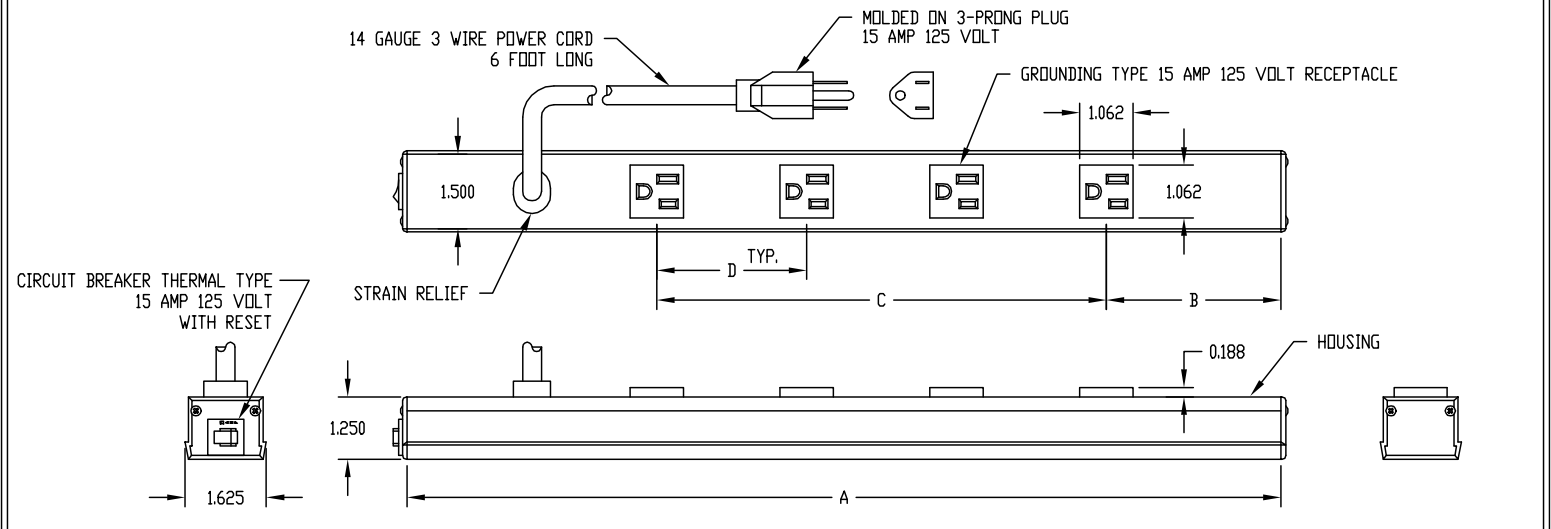

Accessories - Power Outlet Strips

Power Outlet Strip

Design Features

Power outlet strips can be used in cabinets, on walls or along work or test benches. Silver gray housings; no loose wires can come into contact with conductor wires. Strips snap into adjustable mounting clips. Grounding type 15 amp., 125 volt receptacles, 15 amp thermal-type circuit breaker with reset. 14 gauge, 3 wire, 6 foot power cord. All components U. L. approved.

Power Outlet Strips				
Catalog Number		No. of Outlets	Length	Weight Lbs
POS-4		4	17.50"	2.00
POS-6		6	12.25"	1.75
POS-7		7	48.00"	3.50
POS-9		9	60.00"	4.25
POS-11		11	72.00"	4.75

PART NAME	POWER OUTLET STRIP	PART No.	POS-4 TO POS-11
-----------	--------------------	----------	-----------------

MATERIAL:
 HOUSING (TOP & BOTTOM CHANNELS) - ALUMINUM EXTRUSIONS
 END CAPS - ABS PLASTIC
 MTG. CLIPS - 26 GA. SPRING STEEL

FINISH:
 HOUSING - GREY
 RECEPTACLES, POWER CORD & END CAPS - BLACK
 MTG. CLIPS - CADMIUM PLATED