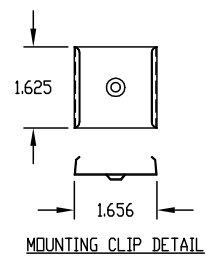

Accessories - Power Outlet Strips

Power Outlet Strip

Design Features

Power outlet strips can be used in cabinets, on walls or along work or test benches. Silver gray housings; no loose wires can come into contact with conductor wires. Strips snap into adjustable mounting clips. Grounding type 15 amp., 125 volt receptacles, 15 amp thermal-type circuit breaker with reset. 14 gauge, 3 wire, 6 foot power cord. All components U. L. approved.

Power Outlet Strips				
Catalog Number		No. of Outlets	Length	Weight Lbs
POS-4		4	17.50"	2.00
POS-6		6	12.25"	1.75
POS-7		7	48.00"	3.50
POS-9		9	60.00"	4.25
POS-11		11	72.00"	4.75

PART NAME	POWER OUTLET STRIP	PART No.	POS-4 TO POS-11
-----------	--------------------	----------	-----------------

PART NO.	QTY. OF OUTLETS	A	B	C	D	QTY. OF MTG. CLIPS
POS-4	(4)	17.688	3.500	(3) SPACES @ 3.000 = 9.000	3.000	(2)
POS-7	(7)	48.188	7.000	(6) SPACES @ 6.000 = 36.000	6.000	(2)
POS-9	(9)	60.188	7.000	(8) SPACES @ 6.000 = 48.000	6.000	(3)
POS-11	(11)	72.188	7.000	(10) SPACES @ 6.000 = 60.000	6.000	(3)