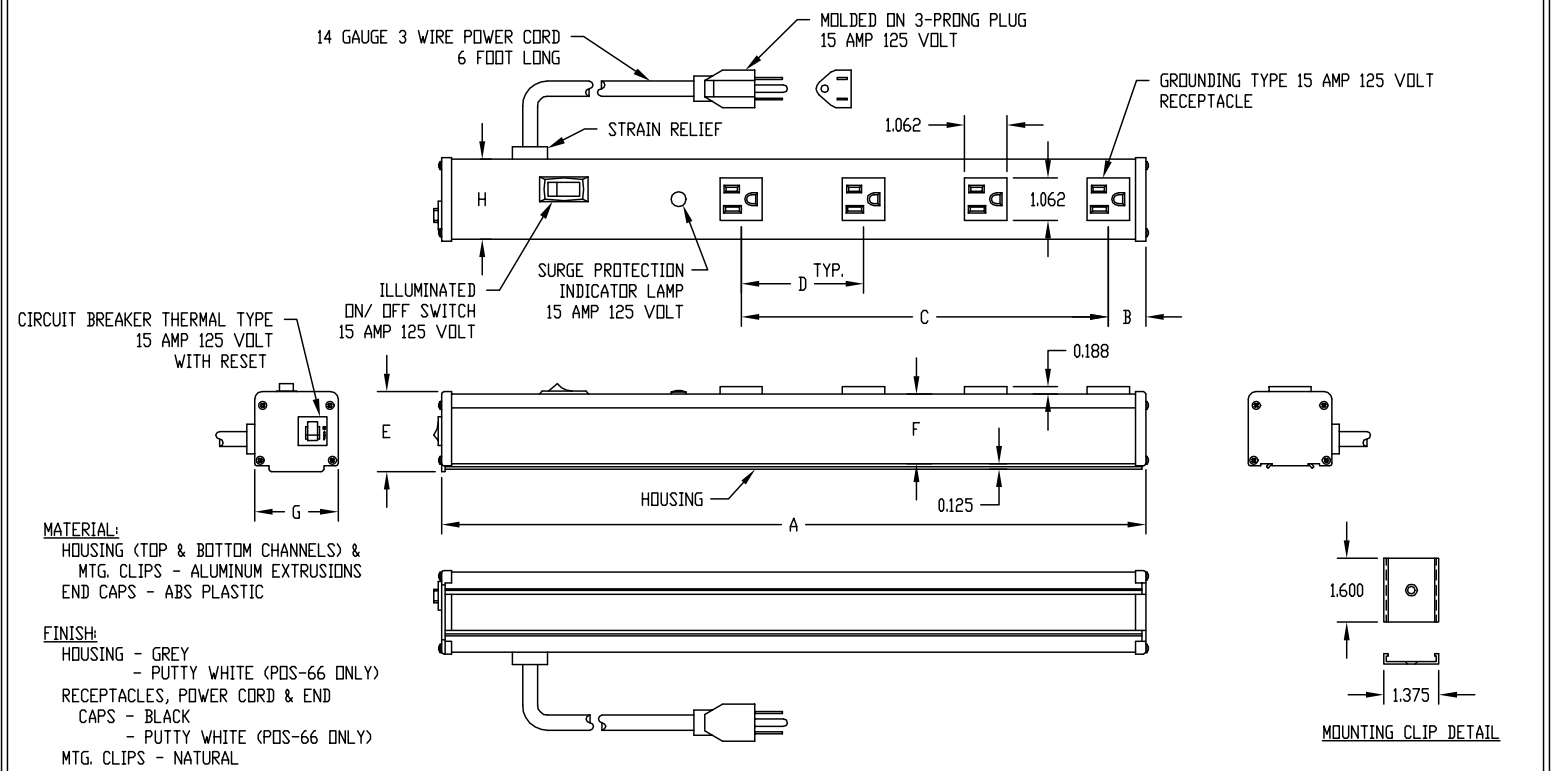

Accessories - Power Outlet Strips

Power Outlet Strip

Design Features

Power outlet strips can be used in cabinets, on walls or along work or test benches. Silver gray housings; no loose wires can come into contact with conductor wires. Strips snap into adjustable mounting clips. Grounding type 15 amp., 125 volt receptacles, 15 amp thermal-type circuit breaker with reset. 14 gauge, 3 wire, 6 foot power cord. All components U. L. approved.

Power Outlet Strips				
Catalog Number		No. of Outlets	Length	Weight Lbs
POS-4		4	17.50"	2.00
POS-6		6	12.25"	1.75
POS-7		7	48.00"	3.50
POS-9		9	60.00"	4.25
POS-11		11	72.00"	4.75

PART NAME: POWER OUTLET STRIP | PART No.: POS-4-S TO POS-66

MATERIAL:
HOUSING (TOP & BOTTOM CHANNELS) &
MTG. CLIPS - ALUMINUM EXTRUSIONS
END CAPS - ABS PLASTIC

FINISH:
HOUSING - GREY
- PUTTY WHITE (POS-66 ONLY)
RECEPTACLES, POWER CORD & END
CAPS - BLACK
- PUTTY WHITE (POS-66 ONLY)
MTG. CLIPS - NATURAL