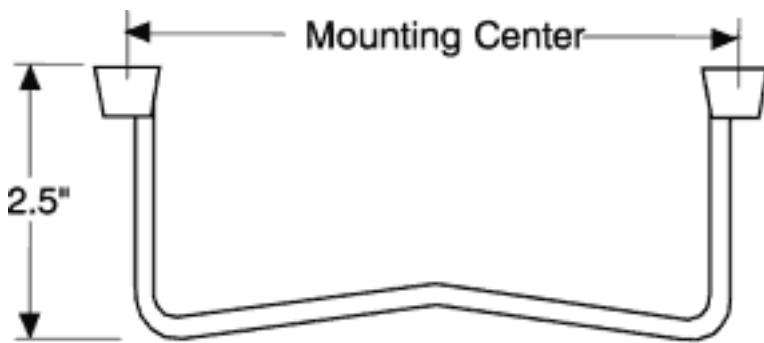

Chrome plated steel bail
 four black plastic feet
 includes mounting hardware

Part Number	Mounting Centers	
	inches	mm
1427D5	5.5	139.7
1427D7	7.0	177.8
1427D10	10.0	254.0