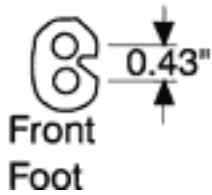

Chrome plated steel bail
 four black plastic feet
 includes mounting hardware

Part Number	Mounting Centers	
	inches	mm
1427D5	5.5	139.7
1427D7	7.0	177.8
1427D10	10.0	254.0