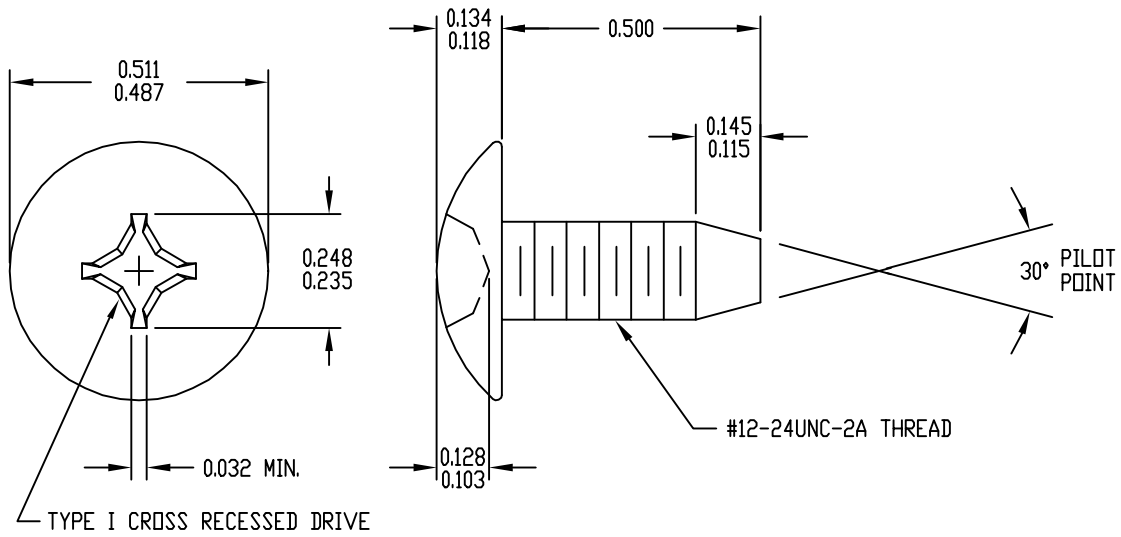

PART NAME

#12-24 x 1/2 LG. TRUSS HD. SCREW

PART No.

9260

MATERIAL: STEEL  
FINISH: ZINC PLATE

PART NAME

#12-24 CLIP NUT

PART No.

9621

MATERIAL: SPRING STEEL  
FINISH: BLACK