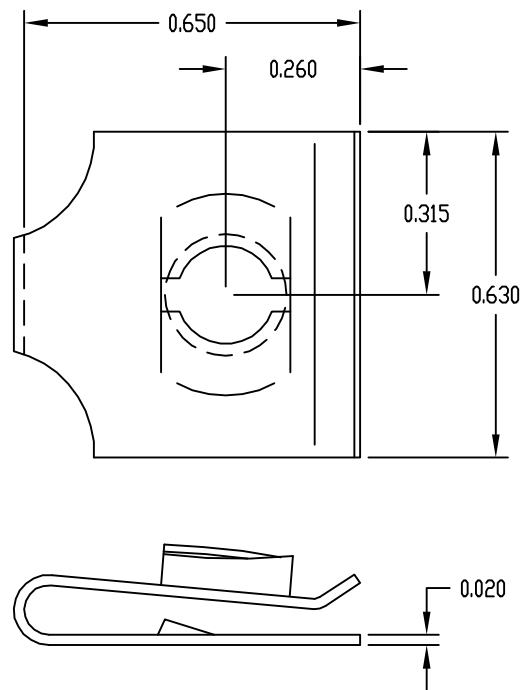

PART NAME

#12-24 x 1/2 LG. TRUSS HD. SCREW

PART No.

9260

MATERIAL: STEEL  
FINISH: ZINC PLATE

PART NAME

#12-24 CLIP NUT

PART No.

9621

MATERIAL: SPRING STEEL  
FINISH: BLACK