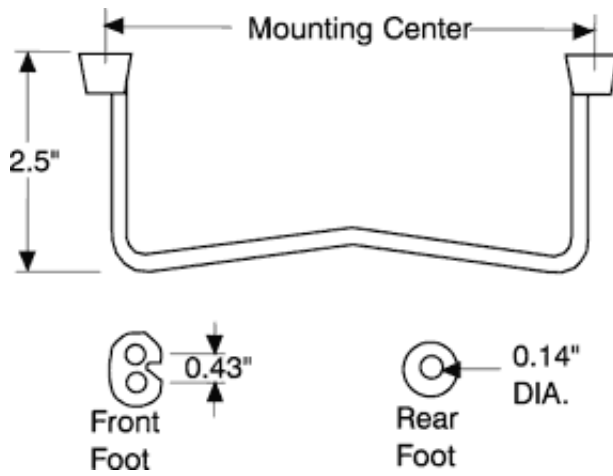

Bails

- Chrome plated steel bail
- four black plastic feet
- includes mounting hardware

Part Number	Mounting Centers	
	inches	mm
1427D5	5.5	139.7
1427D7	7.0	177.8
1427D10	10.0	254.0