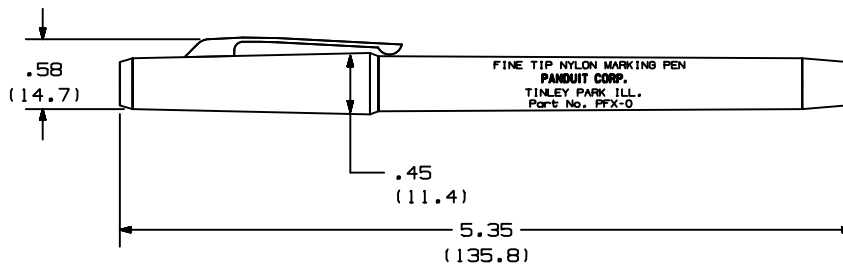

## PFX-0

- Fast drying, permanent ink – legible identification on nylon
- Used with marker ties, write-on labels and tags, where ordinary marking pens will not work

▪ Part Number	PFX-0
▪ RoHS Compliancy Status	Compliant
▪ Part Description	Permanent marking pen – fine tip.
▪ Product Type	Marking Pen
▪ Color	Black
▪ Pricing Description	Marking Pen, Fine Tip, Black
▪ Tip Style	Fine
▪ Min. Order UOM	PC
▪ Min. Order Qty.	12
▪ BOM Qty. (# of Pkgs.)	

THIS COPY IS PROVIDED ON A RESTRICTED BASIS AND IS NOT TO BE USED IN ANY WAY DETRIMENTAL TO THE INTERESTS OF PANDUIT CORP.

PANDUIT PART NO.	COLOR
PFX-0	BLACK
PFX-2	RED

NOTES:

1. FOR USE ON NYLON MARKER TIES AND MARKER PLATES.

CAD FILENAME/LAYERS									
SS-27146.PRT									
PANDUIT CORP. TINLEY PARK, ILLINOIS									
FINE TIP NYLON MARKING PEN PFX-0 PFX-2									
UNLESS OTHERWISE SPECIFIED, DIMENSIONAL TOLERANCES ARE: (.X) ±                    (.XXX) ± (.XX) ±                    ANGLES ±					UNLESS OTHERWISE SPECIFIED, ALL DIMENSIONS ARE GIVEN IN INCHES, THIRD ANGLE PROJECTION.				
DRAWN BY KET					MAT'L:				
DATE 5/26/98					SCALE NONE				
REV					DRAWING NO. SS-27146				
DATE					DWS A				
BY					SIZE				
CHK									
DESCRIPTION					ECN - R CUST SUP				
DRAWING RELEASED					27146 R				