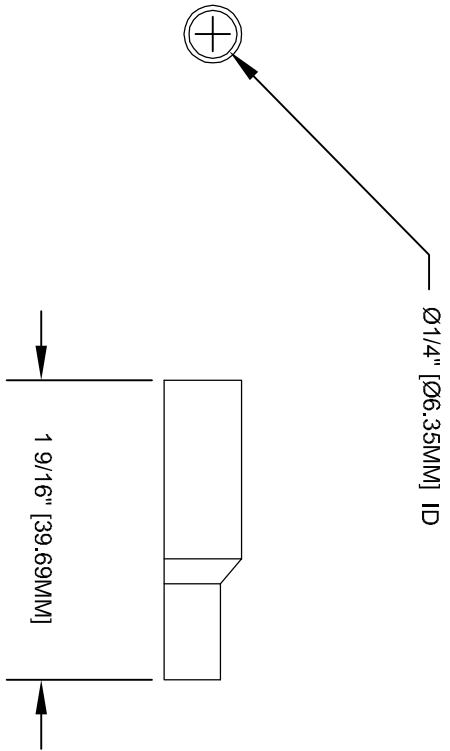

SPECCLEADS
by Silvertronic

This drawing is not to be disclosed to a third party without the authority from the company ©

Date	8-15-09	DRN BY	MEA
MATL	PVC	SCALE	NONE

TITLE	INSULATOR
FOR 501795 & 502007 SERIES	
CURRENT RATING:	NONE

ISSUE NO.	0
8-15-09	

PART NO.	400016
PROJ. NO.	

INSULATOR COLORS

_R = RED
_B = BLACK
_Y = YELLOW
_G = GREEN
_BL = BLUE
_G = GREEN
_W = WHITE

ASSEMBLY NO.	PACKAGING :	PRINTING AS ILLUSTRATED	CONCENTRICITY:	ANGLES
--------------	-------------	-------------------------	----------------	--------