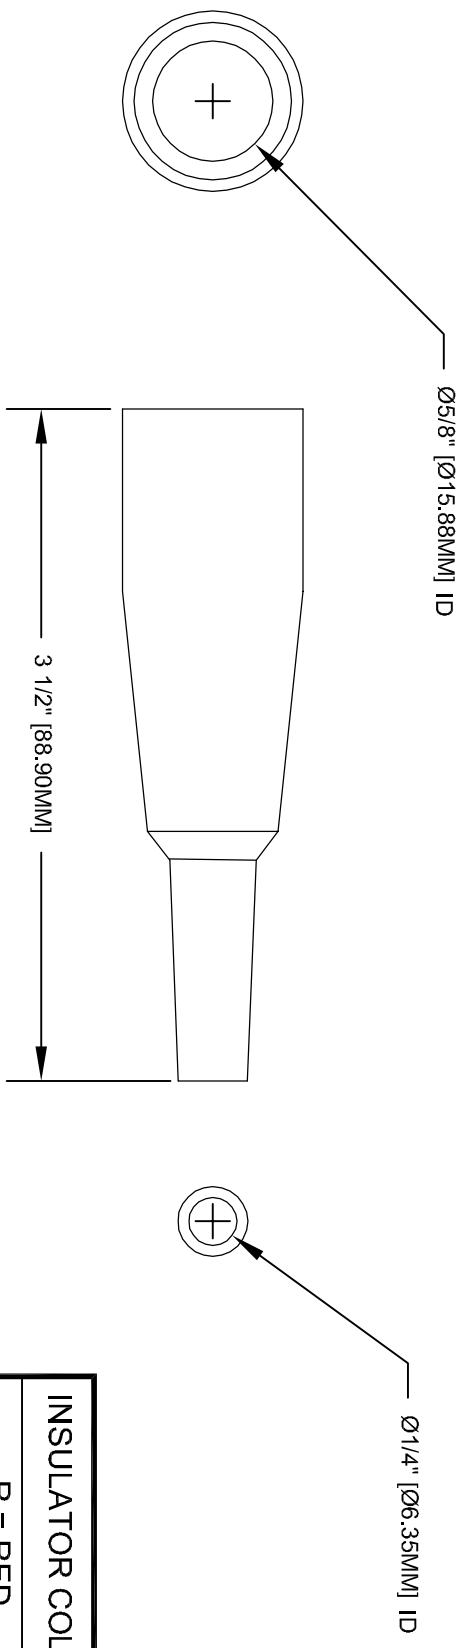

SPECCLEADS
by Silvertronix

This drawing is not to be disclosed to a third party without the authority from the company ©

Date	8-16-09	DRN BY	MEA	TITLE	INSULATOR FOR 501996 SERIES
MAT'L	PVC	SCALE	NONE	CURRENT RATING:	NONE

ISSUE NO.	0								
	8-16-09								

PART NO.	400022
PROJ. NO.	

INSULATOR COLORS	
_R	= RED
_B	= BLACK
_Y	= YELLOW
_G	= GREEN
_BL	= BLUE
_G	= GREEN
_W	= WHITE

ASSEMBLY NO. PACKAGING: PRINTING AS ILLUSTRATED CONCENTRICITY: ANGLES