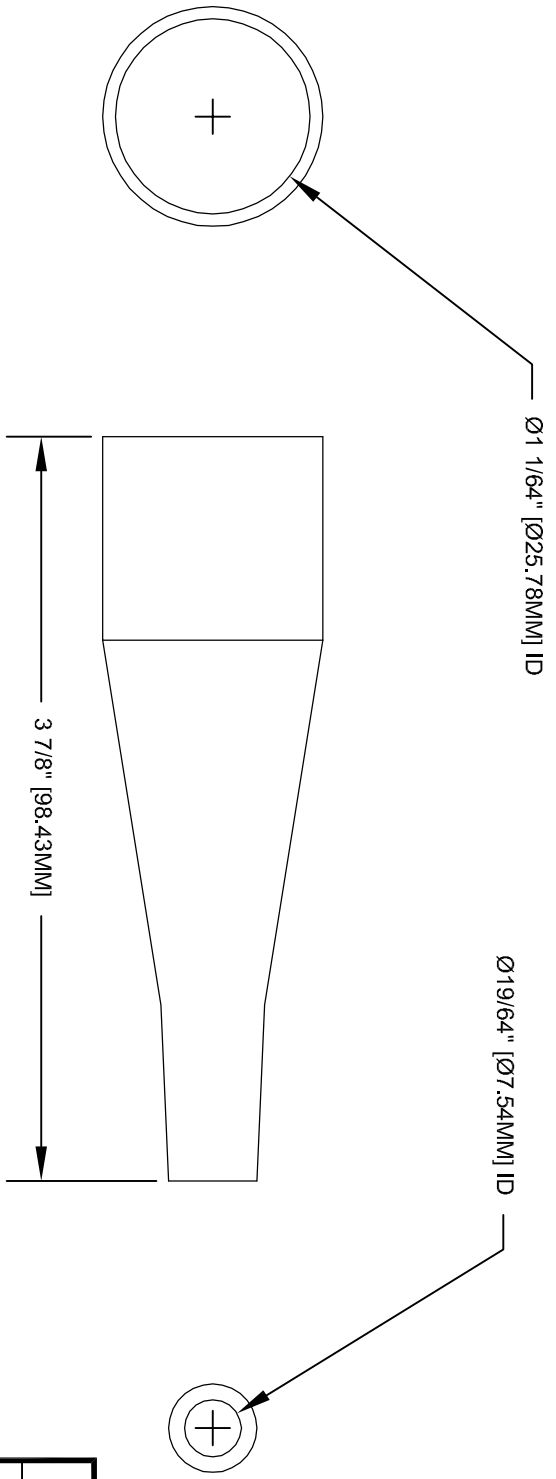

**SPECCLEADS**  
by Silvertronix

This drawing is not to be disclosed to a third party without the authority from the company ©

Date	8-16-09	DRN BY	MEA	TITLE	INSULATOR FOR 501997 SERIES
MAT'L	PVC	SCALE	NONE	CURRENT RATING:	NONE

ISSUE NO.	0								
	8-16-09								

PART NO.	400023
PROJ. NO.	

INSULATOR COLORS	
_R	= RED
_B	= BLACK
_Y	= YELLOW
_G	= GREEN
_BL	= BLUE
_G	= GREEN
_W	= WHITE

ASSEMBLY NO.      PACKAGING:      PRINTING AS ILLUSTRATED      CONCENTRICITY:      ANGLES