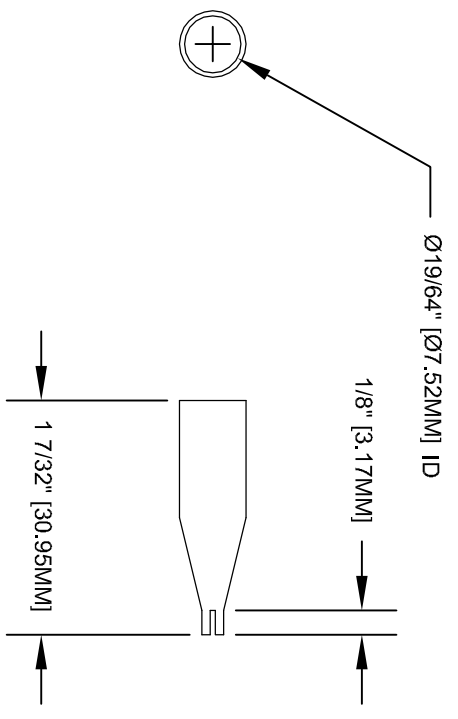

SPECCLEADS
by Silvertronix

This drawing is not to be disclosed to a third party without the authority from the company ©

Date	8-15-09	DRN BY	MEA	TITLE	INSULATOR FOR 502008 SERIES
MAT'L	PVC	SCALE	NONE	CURRENT RATING:	NONE

ISSUE NO.	0
8-15-09	

PART NO.	400025
PROJ. NO.	

2X SCALE

INSULATOR COLORS	
_R	= RED
_B	= BLACK
_Y	= YELLOW
_G	= GREEN
_BL	= BLUE
_G	= GREEN
_W	= WHITE

ASSEMBLY NO.

PACKAGING :

PRINTING AS ILLUSTRATED

CONCENTRICITY: