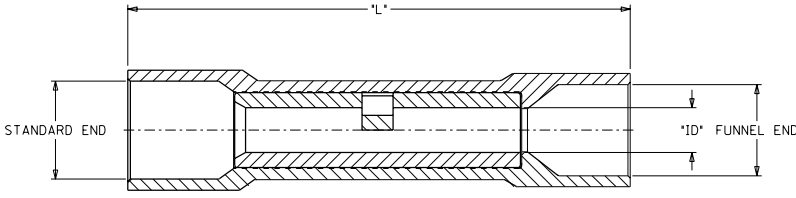

MATERIAL NUMBER	ALTERNATE NUMBER	WIRE SIZE AWG	INSULATION COLOR	CONNECTOR ID	MAX. WIRE INSUL. DIA.		LENTH "L"	TAPE HEIGHT "T"	DESCRIPTION
					STANDARD END	FUNNEL END			
192020010	AS-932	22-18	LIGHT RED	.061	.161	.147	1.07	----	LOOSE PIECE
192020011	AS-932-DK	22-18	DARK RED	.061	.161	.147	1.07	----	LOOSE PIECE
192020012	AS-932-DKT	22-18	DARK RED	.061	.161	.147	1.07	.480	TAPE MOUNTED
192020026	BS-942	16-14	LIGHT BLUE	.087	.199	.185	1.07	----	LOOSE PIECE
192020030	BS-942T	16-14	LIGHT BLUE	.087	.199	.185	1.07	.480	TAPE MOUNTED
192020027	BS-942-DK	16-14	DARK BLUE	.087	.199	.185	1.07	----	LOOSE PIECE
192020029	BS-942-DKT	16-14	DARK BLUE	.087	.199	.185	1.07	.480	TAPE MOUNTED
192020028	BS-942-DKBT	16-14	DARK BLUE	.087	.199	.185	1.07	.480	TAPE MOUNTED LARGE REEL
192020131	BS-942-B	16-14	BLUE	.087	.199	.185	1.07	----	LOOSE PIECE
192020130	BS-932-BBT	16-14	BLUE	.087	.199	.185	1.07	.480	TAPE MOUNTED LARGE REEL
192020045	CS-952	12-10	YELLOW	.138	.276	.262	1.15	----	LOOSE PIECE
192020046	CS-952-DK	12-10	DARK YELLOW	.138	.276	.262	1.15	----	LOOSE PIECE
192020047	CS-952-DKT	12-10	DARK YELLOW	.138	.276	.262	1.15	.440	TAPE MOUNTED
192020048	CS-952-DKBT	12-10	DARK YELLOW	.138	.276	.262	1.15	.440	TAPE MOUNTED LARGE REEL
192020141	CS-952 BULK	12-10	YELLOW	.138	.276	.262	1.15	----	BULK PACKED, 2500 PER PACKAGE
192020142	CS-952-DK BULK	12-10	DARK YELLOW	.138	.276	.262	1.15	----	BULK PACKED, 2500 PER PACKAGE

NOTES:
 1. MATERIAL: COPPER.
 2. PLATING: ELECTRON-TIN.
 3. INSULATION: 6/6 NYLON

CUSTOMER DRAWING

A	RELEASE NEW DOC. ETC2001-0075 2000/07/18 HEB
LTR.	REVISIONS

REVISIONS

REVISE ONLY ON CAD SYSTEM

TITLE: FUNNEL ENTRY SEAMLESS NYLAKRIMP BUTT CONNECTOR