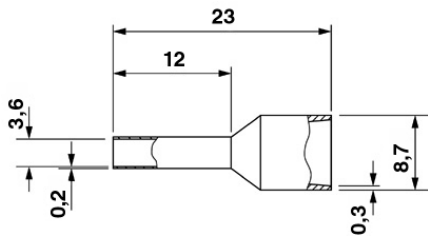

Technical data**General**

Length (b)	23 mm
Color	yellow
Material	E-CU
Sleeve length	12 mm
Inner dimension of the insulating collar (d)	8.7 mm

Ferrule diameter	3.6 mm
Insulating collar thickness	0.3 mm
Sleeve wall thickness	0.2 mm

Certificates / Approvals

Certification

CSA, CSAus-COMP

Diagrams/Drawings

Dimensioned drawing

Address

PHOENIX CONTACT Inc., USA
586 Fulling Mill Road
Middletown, PA 17057, USA
Phone (800) 888-7388
Fax (717) 944-1625
<http://www.phoenixcon.com>