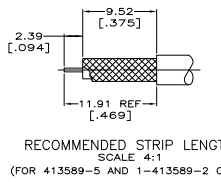

- △ USE PRO-CRIMPER II: 354940-1
2. USE INSTRUCTION SHEET 9766
- △ SPECIAL PACKAGING: BULK PACKAGE 25 PIECES
- △ SPECIAL PACKAGING: BULK PACKAGE 100 PIECES