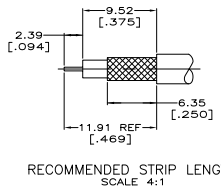

- △ USE PRO-CRIMPER II: 354940-1
2. USE INSTRUCTION SHEET 9766
- △ SPECIAL PACKAGING: BULK PACKAGE 25 PIECES
- △ SPECIAL PACKAGING: BULK PACKAGE 100 PIECES