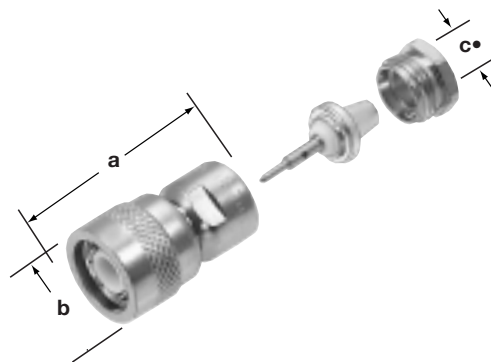

Fig. 1

TNC QUICKTRIM® Plug  
31-5061

## TNC STRAIGHT PLUGS

Cable RG-/U	Conn. Type	Cable Attachment		Dimensions, inches (millimeters)			Notes			Military Number	Amphenol Number	Fig.
		Outer	Inner	a	b	c •	CAI	Plt.	Ins.			
59, 62	Plug	QUICKTRIM®		1.03(26.2)	.610(15.5)	.252(6.4)	C37	P15	D1	—	31-5061	1