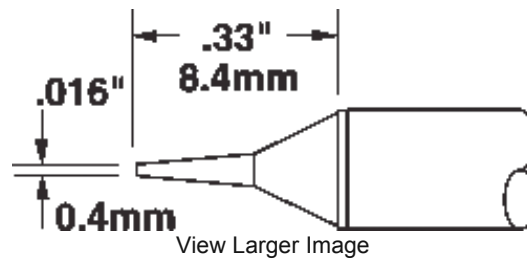

## STTC-122

Conical sharp style, 0.4mm, soldering cartridge, 700 series, for use with MX-RM3E Rework Hand-piece or MX-H1-AV Metcal Advanced Hand-piece