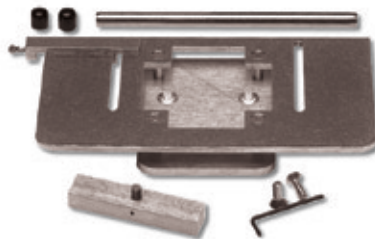

### Model 502 Features:

- > Reversible ram applies up to 1/4 ton (500 lbs. / 227kg) of pressure and is 0.75" x 0.75" (19.1mm x 19.1mm) square and 5.875" (149.2mm) long
- > One end of the ram is reamed 0.251" (6.4mm) for adding tooling
- > Four adjustable nylon gibs provide exceptional ram control
- > Arm is 8" (203.2mm) long
- > Base footprint is 3.7" x 7" (94mm x 177.8mm) and includes four 0.25" (6.3mm) holes countersunk at the corners for bolting to a work surface
- > Two additional holes for mounting Retrofit Kits on the base are pre-drilled and tapped 1/4-20 and may be used for customer tooling
- > **Height** (from base to top of back – not including variable ram height or arm length): 7" (177.8mm), **Weight:** 5.4 lbs. (2.5kg)

## IDC Bench Assembly Retrofit Kit Model 506

Convert any PanaPress into a rugged Insulation Displacement Connector (IDC) Assembly Press!

506 Kit installed on 502 PanaPress

### Model 506 Features:

- > Perfect for independent repair technicians and in-house service departments; perfect for low volume, mass termination of various IDC connectors on ribbon cable
- > Retrofit Kit includes IDC base (for holding IDC Base Plates), ram adapter (for applying even pressure across a connector), cable guide, mounting screws and allen wrench
- > Smoothly and securely terminates up to 64-pin conductor cable
- > More effective than hand crimpers (eliminates the "scissor effect")
- > Helps prevent injuries to wrist, hands, nerves and tendons
- > Interchangeable base plates and flat ribbon cable cutter are available (page 20)