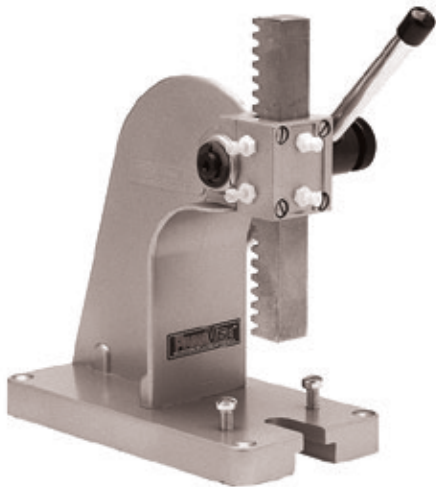

# PanaPress and Accessories

Our precision 1/4 ton (227kg) PanaPress (arbor press) is extremely useful in manufacturing or as a repair tool. By adding Retrofit Kits, you can quickly and efficiently convert a standard PanaPress into an IDC Bench Assembly Press or a Crimp Press.

## PanaPress Model 502

Ideal for pressing bearings, sleeves, collars, forming and assembling small parts, broaching, staking, etc...

### Model 502 Features:

- > Reversible ram applies up to 1/4 ton (500 lbs. / 227kg) of pressure and is 0.75" x 0.75" (19.1mm x 19.1mm) square and 5.875" (149.2mm) long
- > One end of the ram is reamed 0.251" (6.4mm) for adding tooling
- > Four adjustable nylon gibs provide exceptional ram control
- > Arm is 8" (203.2mm) long
- > Base footprint is 3.7" x 7" (94mm x 177.8mm) and includes four 0.25" (6.3mm) holes countersunk at the corners for bolting to a work surface
- > Two additional holes for mounting Retrofit Kits on the base are pre-drilled and tapped 1/4-20 and may be used for customer tooling
- > **Height** (from base to top of back – not including variable ram height or arm length): 7" (177.8mm), **Weight:** 5.4 lbs. (2.5kg)

### Model 506 Features:

- > Perfect for independent repair technicians and in-house service departments; perfect for low volume, mass termination of various IDC connectors on ribbon cable
- > Retrofit Kit includes IDC base (for holding IDC Base Plates), ram adapter (for applying even pressure across a connector), cable guide, mounting screws and allen wrench
- > Smoothly and securely terminates up to 64-pin conductor cable
- > More effective than hand crimpers (eliminates the "scissor effect")
- > Helps prevent injuries to wrist, hands, nerves and tendons
- > Interchangeable base plates and flat ribbon cable cutter are available (page 20)