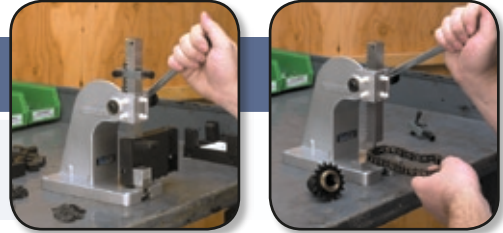

# PanaPress and Accessories

Our precision 1/4 ton (227kg) PanaPress (arbor press) is extremely useful in manufacturing or as a repair tool. By adding Retrofit Kits, you can quickly and efficiently convert a standard PanaPress into an IDC Bench Assembly Press or a Crimp Press.

## PanaPress Model 502

Ideal for pressing bearings, sleeves, collars, forming and assembling small parts, broaching, staking, etc...

### Model 502 Features:

- > Reversible ram applies up to 1/4 ton (500 lbs. / 227kg) of pressure and is 0.75" x 0.75" (19.1mm x 19.1mm) square and 5.875" (149.2mm) long
- > One end of the ram is reamed 0.251" (6.4mm) for adding tooling
- > Four adjustable nylon gibs provide exceptional ram control
- > Arm is 8" (203.2mm) long
- > Base footprint is 3.7" x 7" (94mm x 177.8mm) and includes four 0.25" (6.3mm) holes countersunk at the corners for bolting to a work surface
- > Two additional holes for mounting Retrofit Kits on the base are pre-drilled and tapped 1/4-20 and may be used for customer tooling
- > **Height** (from base to top of back – not including variable ram height or arm length): 7" (177.8mm), **Weight:** 5.4 lbs. (2.5kg)

### Model 506 Features:

- > Perfect for independent repair technicians and in-house service departments; perfect for low volume, mass termination of various IDC connectors on ribbon cable
- > Retrofit Kit includes IDC base (for holding IDC Base Plates), ram adapter (for applying even pressure across a connector), cable guide, mounting screws and allen wrench
- > Smoothly and securely terminates up to 64-pin conductor cable
- > More effective than hand crimpers (eliminates the "scissor effect")
- > Helps prevent injuries to wrist, hands, nerves and tendons
- > Interchangeable base plates and flat ribbon cable cutter are available (page 20)