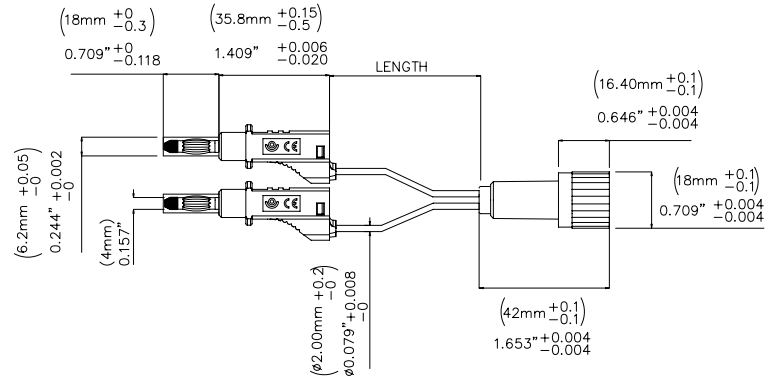

**Models 72908**

**IEC Insulated BNC (M) to stackable/retractable**

**Features**

- IEC Insulated BNC (M) to stackable/retractable 4 mm plugs
- Length 10in (25cm)

**Materials**

- Connector body: Nickel plated Brass
- Center Contact: Gold Plated Brass
- Dielectric: White PTFE
- Plug spring: Nickel plated bronze Beryllium copper.
- Plug Body: Nickel plated Brass
- Insulation: Nylon
- Wire: Silicone

**Specifications**

Max Temperature	85°
Max Current	6A
Max Voltage	30 V AC / 70 V DC

**Rating:** *hands free testing* in controlled environment: 70Vrms max. For CE compliance: Not intended for hand-held use at voltages above 33Vrms/70Vdc

**Ordering Information**

Model: 72908