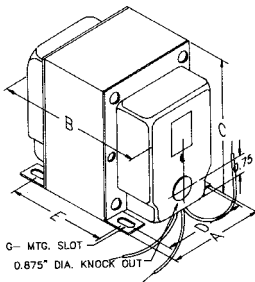

"Auto" - Hard Wired (170 Series)

Line

HARD WIRED LINE AUTOTRANSFORMERS

- Single winding, does not provide isolation, for use where equipment is already isolated and only voltage change is required.
- Flexible world wide applications, 50 or 60 Hz. operation, step down (230VAC to 115 VAC) or step up (115VAC to 230VAC).
- Connection by flexible leads, 8" minimum length.
- Models 170A, 170B, 170C & 170D are CSA certified (# LR 3902).
- **Remember** - These units do NOT convert line frequency.

Part No.	Capacity VA	Dimensions (Inches)					Wt. Lbs.
		A	B	C	D	E	
170	50	2.19	2.63	2.63	1.75	1.56	2
170A	100	2.50	3.00	3.06	2.00	1.94	3
170B	200	3.13	3.50	3.81	2.50	2.19	4.5
170C	300	3.13	4.00	3.81	2.50	2.69	6
170D	500	3.75	4.50	4.56	3.00	3.31	10
170E	750	3.75	5.50	4.56	3.00	4.31	14
170F	1000	3.75	5.50	4.56	3.00	4.31	14.5
170G	1500	4.38	6.63	5.30	3.50	5.10	22
170J	2000	4.38	6.63	5.25	3.50	5.10	23

Part No.	Capacity VA	Dimensions (Inches)					Wt. Lbs.
		A	B	C	D	E	
170SE	50	3.13	4.00	4.13	2.25	3.13	3.5
170AE	100	3.13	4.00	4.13	2.25	3.13	4
170BE	200	3.13	4.25	4.13	2.25	3.38	5
170CE	300	3.13	4.75	4.13	2.25	3.88	6.5
170DE	500	3.75	5.00	4.88	2.75	4.13	10
170EE	750	3.75	6.00	4.88	2.75	5.13	15
170FE	1000	3.75	6.00	4.88	2.75	5.13	15.5
170GE	1500	4.38	7.00	5.50	3.25	5.88	23.5
170JE	2000	4.38	7.00	5.50	3.25	5.88	24.0