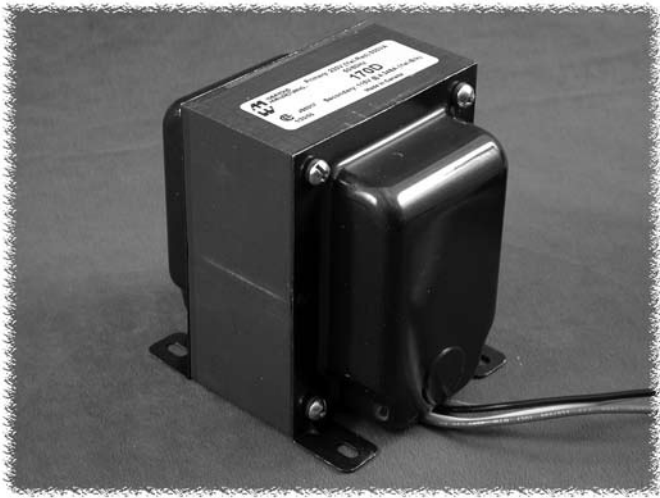

"Auto" - Hard Wired (170 Series)

Line

HARD WIRED LINE AUTOTRANSFORMERS

- Single winding, does not provide isolation, for use where equipment is already isolated and only voltage change is required.
- Flexible world wide applications, 50 or 60 Hz. operation, step down (230VAC to 115 VAC) or step up (115VAC to 230VAC).
- Connection by flexible leads, 8" minimum length.
- Models 170A, 170B, 170C & 170D are CSA certified (# LR 3902).
- **Remember** - These units do NOT convert line frequency.

Part No.	Capacity VA	Dimensions (Inches)					Wt. Lbs.
		A	B	C	D	E	
170	50	2.19	2.63	2.63	1.75	1.56	2
170A	100	2.50	3.00	3.06	2.00	1.94	3
170B	200	3.13	3.50	3.81	2.50	2.19	4.5
170C	300	3.13	4.00	3.81	2.50	2.69	6
170D	500	3.75	4.50	4.56	3.00	3.31	10
170E	750	3.75	5.50	4.56	3.00	4.31	14
170F	1000	3.75	5.50	4.56	3.00	4.31	14.5
170G	1500	4.38	6.63	5.30	3.50	5.10	22
170J	2000	4.38	6.63	5.25	3.50	5.10	23

HARD WIRED LINE AUTOTRANSFORMERS

- Single winding, does not provide isolation, for use where equipment is already isolated and only voltage change is required.
- Flexible world wide applications, 50 or 60 Hz. operation, step down (230VAC to 115 VAC) or step up (115VAC to 230VAC).
- Totally enclosed rear case, includes handy internal grounding bolt.
- Extra vacuum varnish for use in high humidity.
- Includes a rear mounted (but not wired), standard 115VAC, 3-wire receptacle.
- Enclosed case with convenient knockouts and includes two cable clamps allowing for easy wire connections.
- Models 170SE, 170AE, 170BE, 170CE & 170DE are CSA certified (# LR3902)
- Connection by flexible leads, 8" minimum length
- **Remember** - These units do NOT convert line frequency.