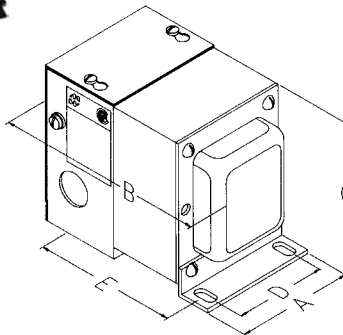

HARD WIRED LINE AUTOTRANSFORMERS

- Single winding, does not provide isolation, for use where equipment is already isolated and only voltage change is required.
- Flexible world wide applications, 50 or 60 Hz. operation, step down (230VAC to 115 VAC) or step up (115VAC to 230VAC).
- Totally enclosed rear case, includes handy internal grounding bolt.
- Extra vacuum varnish for use in high humidity.
- Includes a rear mounted (but not wired), standard 115VAC, 3-wire receptacle.
- Enclosed case with convenient knockouts and includes two cable clamps allowing for easy wire connections.
- Models 170SE, 170AE, 170BE, 170CE & 170DE are CSA certified (# LR3902)
- Connection by flexible leads, 8" minimum length
- **Remember** - These units do NOT convert line frequency.

Part No.	Capacity VA	Dimensions (Inches)					Wt. Lbs.
		A	B	C	D	E	
170SE	50	3.13	4.00	4.13	2.25	3.13	3.5
170AE	100	3.13	4.00	4.13	2.25	3.13	4
170BE	200	3.13	4.25	4.13	2.25	3.38	5
170CE	300	3.13	4.75	4.13	2.25	3.88	6.5
170DE	500	3.75	5.00	4.88	2.75	4.13	10
170EE	750	3.75	6.00	4.88	2.75	5.13	15
170FE	1000	3.75	6.00	4.88	2.75	5.13	15.5
170GE	1500	4.38	7.00	5.50	3.25	5.88	23.5
170JE	2000	4.38	7.00	5.50	3.25	5.88	24.0