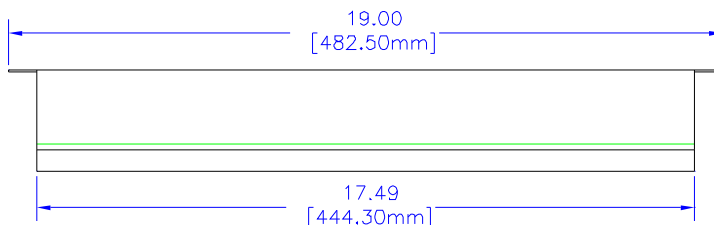

NOTES

DESIGNED FOR POWER DISTRIBUTION FROM FRONT OF UNIT.
TOUGH STEEL CASE AVAILABLE IN ASA 61 GRAY OR BLACK POWDER PAINT.
HEAVY-DUTY POWER CORD - 14/3 SJTW FOR EXTREME TEMPERATURE RANGES. COMES IN 6' OR 15' LONG.
INTEGRAL MOLDED PLUG AVAILABLE IN STRAIGHT BLADE (NEMA 5-15P) OR TWIST-LOCK (NEMA L5-15P) CONFIGURATIONS.
COMES WITH RED PILOT LIGHT TO INDICATE POWER ON.
INCLUDES 15A, 125VAC CIRCUIT BREAKER TO PREVENT LINE OVERLOAD.
CSA CERTIFIED, UL RECONIZED-UNDER THE COMPONENT PROGRAM OF UL

SIDE VIEW

*SEE CATALOG FOR THE COMPLETE PART NUMBER BASED ON THE OPTIONS LISTED IN THE NOTE SECTION

HAMMOND
MANUFACTURING

TITLE		HAMMOND RACK MOUNT POWER PANELS	
DRAWN BY	MJM	PAGE	1 OF 1
SCALE			
PART NUMBER	1582T8****