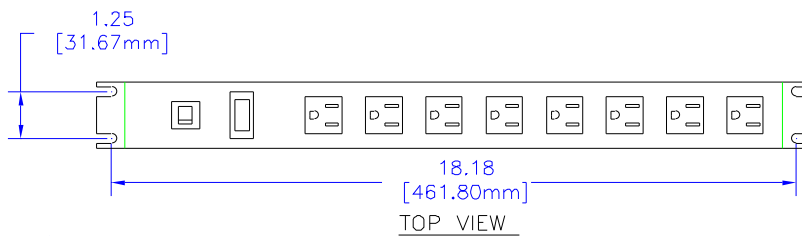

NOTES

DESIGNED FOR POWER DISTRIBUTION FROM FRONT OF UNIT.
TOUGH STEEL CASE AVAILABLE IN ASA 61 GRAY OR BLACK POWDER PAINT.
HEAVY-DUTY POWER CORD - 14/3 SJTW FOR EXTREME TEMPERATURE RANGES. COMES IN 6' OR 15' LONG.
INTEGRAL MOLDED PLUG AVAILABLE IN STRAIGHT BLADE (NEMA 5-15P) OR TWIST-LOCK (NEMA L5-15P) CONFIGURATIONS.
COMES WITH RED PILOT LIGHT TO INDICATE POWER ON.
INCLUDES 15A, 125VAC CIRCUIT BREAKER TO PREVENT LINE OVERLOAD.
CSA CERTIFIED, UL RECONIZED-UNDER THE COMPONENT PROGRAM OF UL

TOP VIEW

*SEE CATALOG FOR THE COMPLETE PART NUMBER BASED ON THE OPTIONS LISTED IN THE NOTE SECTION

HAMMOND
MANUFACTURING

TITLE		HAMMOND RACK MOUNT POWER PANELS	
DRAWN BY	MJM	PAGE	1 OF 1
SCALE			
PART NUMBER	1582T8****