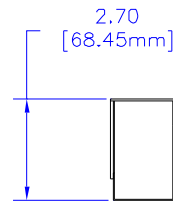

NOTES

DESIGNED FOR POWER DISTRIBUTION FROM FRONT OF UNIT.
TOUGH STEEL CASE AVAILABLE IN ASA 61 GRAY OR BLACK POWDER PAINT.
HEAVY-DUTY POWER CORD - 14/3 SJTW FOR EXTREME TEMPERATURE RANGES. COMES IN 6' OR 15' LONG.
INTEGRAL MOLDED PLUG AVAILABLE IN STRAIGHT BLADE (NEMA 5-15P) OR TWIST-LOCK (NEMA L5-15P) CONFIGURATIONS.
COMES WITH RED PILOT LIGHT TO INDICATE POWER ON.
INCLUDES 15A, 125VAC CIRCUIT BREAKER TO PREVENT LINE OVERLOAD.
CSA CERTIFIED, UL RECONIZED-UNDER THE COMPONENT PROGRAM OF UL

R. END VIEW

*SEE CATALOG FOR THE COMPLETE PART NUMBER BASED ON THE OPTIONS LISTED IN THE NOTE SECTION

HAMMOND
MANUFACTURING

TITLE		HAMMOND RACK MOUNT POWER PANELS	
DRAWN BY	MJM	PAGE	1 OF 1
SCALE			
PART NUMBER	1582T8****