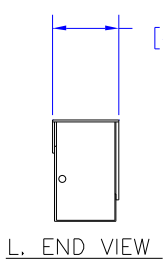

NOTES

DESIGNED FOR POWER DISTRIBUTION FROM FRONT OF UNIT.
TOUGH STEEL CASE AVAILABLE IN ASA 61 GRAY OR BLACK POWDER PAINT.
HEAVY-DUTY POWER CORD - 14/3 SJTW FOR EXTREME TEMPERATURE RANGES. COMES IN 6' OR 15' LONG.
INTEGRAL MOLDED PLUG AVAILABLE IN STRAIGHT BLADE (NEMA 5-15P) OR TWIST-LOCK (NEMA L5-15P) CONFIGURATIONS.
COMES WITH RED PILOT LIGHT TO INDICATE POWER ON.
INCLUDES 15A, 125VAC CIRCUIT BREAKER TO PREVENT LINE OVERLOAD.
CSA CERTIFIED, UL RECONIZED-UNDER THE COMPONENT PROGRAM OF UL

L. END VIEW

*SEE CATALOG FOR THE COMPLETE PART NUMBER BASED ON THE OPTIONS LISTED IN THE NOTE SECTION

HAMMOND
MANUFACTURING

TITLE		HAMMOND RACK MOUNT POWER PANELS	
DRAWN BY	MJM	PAGE	1 OF 1
SCALE			
PART NUMBER	1582T8****