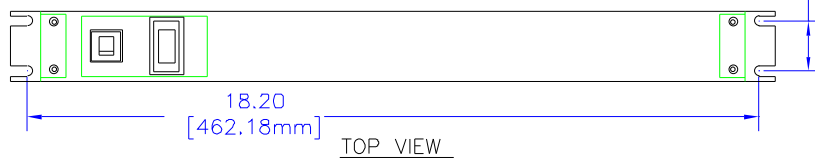

TOP VIEW

1.25
[31.65mm]

2.63
[66.75mm]

*SEE CATALOG FOR THE COMPLETE PART NUMBER BASED ON THE OPTIONS LISTED IN THE NOTE SECTION

1.74
[44.20mm]