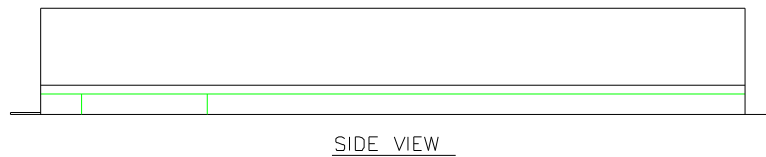

NOTES

DESIGNED FOR POWER DISTRIBUTION FROM REAR OF UNIT.
TOUGH STEEL CASE AVAILABLE IN ASA 61 GRAY OR BLACK POWDER PAINT.
HEAVY-DUTY POWER CORD - 14/3 SJTW FOR EXTREME TEMPERATURE RANGES. COMES IN 6' OR 15' LONG.
INTEGRAL MOLDED PLUG AVAILABLE IN STRAIGHT BLADE (NEMA 5-15P) OR TWIST-LOCK (NEMA L5-15P) CONFIGURATIONS.
COMES WITH READ PILOT LIGHT TO INDICATE POWER ON.
INCLUDES 15A, 125VAC CIRCUIT BREAKER TO PREVENT LINE OVERLOAD.
CSA CERTIFIED, UL RECONIZED-UNDER THE COMPONENT PROGRAM OF UL

SIDE VIEW