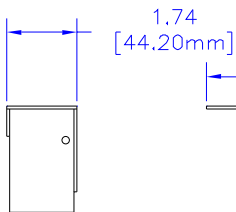

L. END VIEW

1.74
[44.20mm]