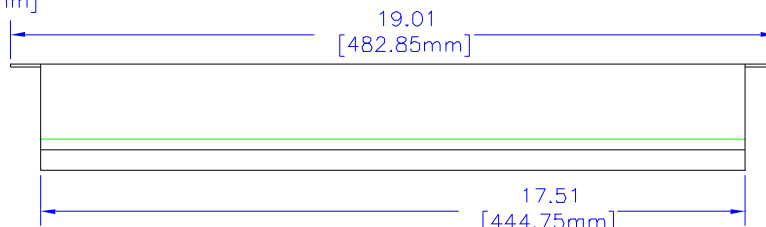

NOTES

DESIGNED FOR POWER DISTRIBUTION FROM REAR OF UNIT.
TOUGH STEEL CASE AVAILABLE IN ASA 61 GRAY OR BLACK POWDER PAINT.
HEAVY-DUTY POWER CORD - 14/3 SJTW FOR EXTREME TEMPERATURE RANGES. COMES IN 6' OR 15' LONG.
INTEGRAL MOLDED PLUG AVAILABLE IN STRAIGHT BLADE (NEMA 5-15P) OR TWIST-LOCK (NEMA L5-15P) CONFIGURATIONS.
COMES WITH READ PILOT LIGHT TO INDICATE POWER ON.
INCLUDES 15A, 125VAC CIRCUIT BREAKER TO PREVENT LINE OVERLOAD.
CSA CERTIFIED, UL RECONIZED-UNDER THE COMPONENT PROGRAM OF UL

1.25
[31.65mm]

2.63
[66.75mm]

*SEE CATALOG FOR THE COMPLETE PART NUMBER BASED ON THE OPTIONS LISTED IN THE NOTE SECTION

1.74
[44.20mm]

SIDE VIEW

HAMMOND
MANUFACTURING

TITLE
HAMMOND RACK MOUNT
POWER PANELS

DRAWN BY MJM

SCALE PAGE 1 OF 1

PART NUMBER
1583T6****