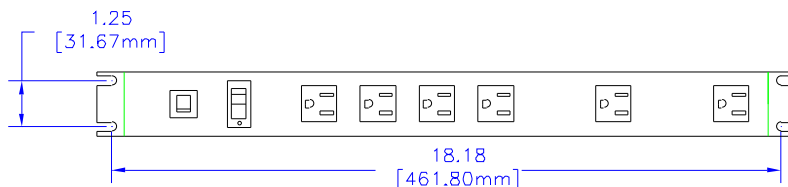

NOTES

DESIGNED FOR POWER DISTRIBUTION FROM FRONT OF UNIT.
TOUGH STEEL CASE AVAILABLE IN ASA 61 GRAY OR BLACK POWDER PAINT.
HEAVY-DUTY POWER CORD - 14/3 SJTW FOR EXTREME TEMPERATURE RANGES. COMES IN 6' OR 15' LONG.
INTEGRAL MOLDED PLUG AVAILABLE IN STRAIGHT BLADE (NEMA 5-15P) OR TWIST-LOCK (NEMA L5-15P) CONFIGURATIONS.
COMES WITH LIGHTED ON/OFF SWITCH.
INCLUDES 15A, 125VAC CIRCUIT BREAKER TO PREVENT LINE OVERLOAD.
CSA CERTIFIED, UL RECONIZED-UNDER THE COMPONENT PROGRAM OF UL

TOP VIEW

*SEE CATALOG FOR THE COMPLETE PART NUMBER BASED ON THE OPTIONS LISTED IN THE NOTE SECTION

HAMMOND
MANUFACTURING

TITLE	
HAMMOND RACK MOUNT POWER PANELS	
DRAWN BY	MJM
SCALE	PAGE 1 OF 1
PART NUMBER	1582H6****