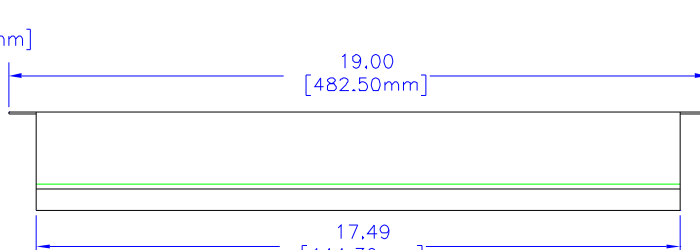

SIDE VIEW

*SEE CATALOG FOR THE COMPLETE PART NUMBER BASED ON THE OPTIONS LISTED IN THE NOTE SECTION

HAMMOND
MANUFACTURING

TITLE	
HAMMOND RACK MOUNT POWER PANELS	
DRAWN BY	MJM
SCALE	PAGE 1 OF 1
PART NUMBER	1582H6****