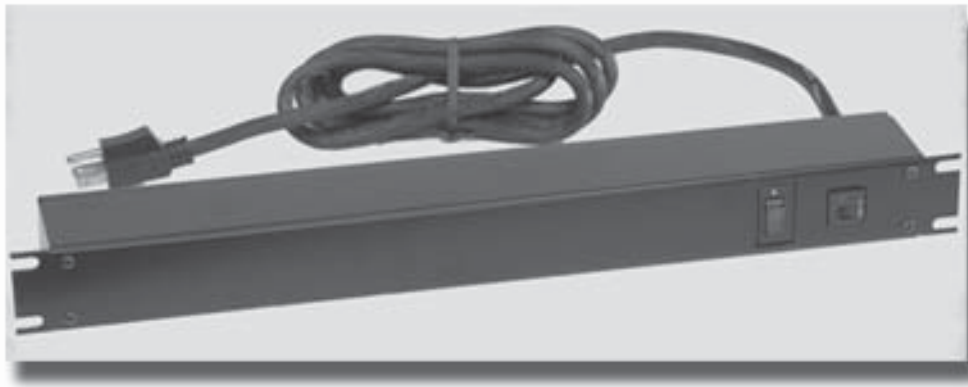

15 Amp - Rack Panel Mount (Rear Mounted Receptacles)

1583 Series

Key Features

- Designed for power distribution from the rear of the unit.
- With lighted on/off switch or red pilot light (see tables below) to indicate power on.
- Available in ASA 61 grey or black powder coat finish.
- Heavy 14 gauge wire cord - 14/3 SJT or SJTW for extreme temperature ranges and integral molded plug.
- Plug types available are NEMA 5-15P straight blade or NEMA L5-15P twist-lock (see table & pictures below).
- Includes 15 Amp, 125 VAC circuit breaker to prevent accidental overload.
- 6 outlet models include 2 outlets with extra spacing for clearance of most plug in transformers.
- Panel dimensions are 1.75" high (1U) and 19" width
- CSA certified, Standards C22.2 (No. 21-95 and No. 42-99)
- UL recognized, Standard UL1363
- Surge Protected models also available - please see the 1583 "S" models on **page 27**