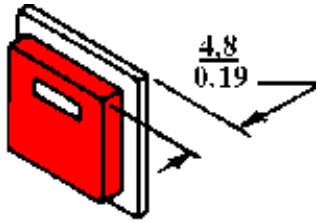

Representative photograph, actual product appearance may vary.

[Specifications](#)

Product Specifications	
Used With Series	AML
Color	Red
Product Type	AML Square button, for LED device
Cover Type	Transmitted Color, No Legend
Availability	Global
Comment	For use with AML 12, 22, 32, 42