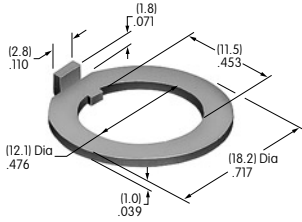

**Color Codes:** A Black B White C Red D Amber E Yellow F Green G Blue H Gray J Clear

**AT506**  
**Locking Ring**  
 Chrome/zinc/steel  
 Series: M MB20 SB

**AT507 (M-metric H-inch)**  
**Locking Ring**  
 Chrome/zinc/steel  
 Series: E EB M MB20  
 MB24 MR P