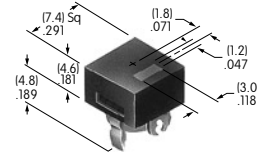

AT4054
Round Solid Colored Cap
Polycarbonate
Colors: BJ CJ EJ FJ GJ
Series: LB Panel Seal