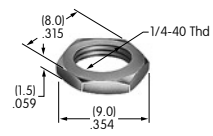

**Color Codes:** A Black B White C Red D Amber E Yellow F Green G Blue H Gray J Clear

**AT506**  
**Locking Ring**  
 Chrome/zinc/steel  
 Series: M MB20 SB

**AT507 (M-metric H-inch)**  
**Locking Ring**  
 Chrome/zinc/steel  
 Series: E EB M MB20  
 MB24 MR P

**AT508**  
**Internal Tooth Lockwasher**  
 Chrome/zinc/steel  
 Series: M P S SB SK TL WB WT

**AT509**  
**Internal Tooth Lockwasher**  
 Chrome/zinc/steel  
 Series: M MR P S SB

**AT511 (M-metric H-inch)**  
**Knurled Cap Nut**  
 Chrome/brass  
 Series: E EB M MB20 MB24 P

**AT512 (M-metric H-inch)**  
**Conical Nut**  
 Chrome/brass  
 Series: EB MB20

**AT512C (M-metric H-inch)**  
**Conical Nut**  
 Chrome/brass  
 Series: EB MB20

**AT513H**  
**Hex Nut**  
 Nickel/brass  
 Series: M MB20 MB24