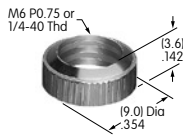

**Color Codes:** A Black B White C Red D Amber E Yellow F Green G Blue H Gray J Clear

**AT506**  
**Locking Ring**  
 Chrome/zinc/steel  
 Series: M MB20 SB

**AT507 (M-metric H-inch)**  
**Locking Ring**  
 Chrome/zinc/steel  
 Series: E EB M MB20  
 MB24 MR P

**AT508**  
**Internal Tooth Lockwasher**  
 Chrome/zinc/steel  
 Series: M P S SB SK TL WB WT

**AT509**  
**Internal Tooth Lockwasher**  
 Chrome/zinc/steel  
 Series: M MR P S SB

**AT511 (M-metric H-inch)**  
**Knurled Cap Nut**  
 Chrome/brass  
 Series: E EB M MB20 MB24 P