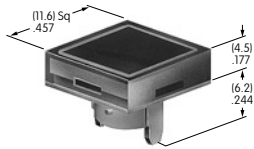

AT4162
Square Cap
for Bright LED
Polycarbonate
Colors: JB JC JD JF
Series: LB

AT4163
Rectangular Cap
for Bright LED
Polycarbonate
Colors: JB JC JD JF
Series: LB

AT4164
Round Cap
for Bright LED
Polycarbonate
Colors: JB JC JD JF
Series: LB

AT4166
Square Cap
for Bright LED
Polycarbonate
Colors: CB DB FB
Series: HB

AT4167
Round Cap
for Bright LED
Polycarbonate
Colors: CB DB FB
Series: HB

AT4168
Square Indicator Cap
for Bright LED
Polycarbonate
Colors: CB DB FB
Series: HB

AT4169
Round Indicator Cap
for Bright LED
Polycarbonate
Colors: CB DB FB
Series: HB

Color Codes: A Black B White C Red D Amber E Yellow F Green G Blue H Gray J Clear