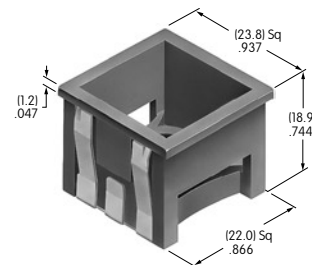

AT4165
Round Cap
for Bright LED
Polycarbonate
Colors: JB JC JD JF
Series: LB Panel Seal

AT516
O-ring
Nitrile butadiene rubber
Series: M MB20

AT517
Mounter for Square Cap
Glass fiber reinforced polyamide
Color: A
Series: DLB