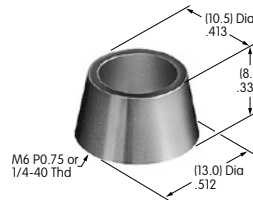

AT512C (M-metric H-inch)
Conical Nut
Chrome/brass
Series: EB MB20