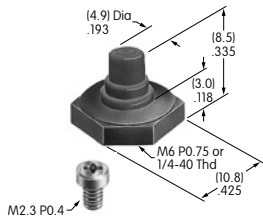

AT4041 (M-metric H-inch)
Waterproof Boot for Momentary
Silicone Rubber
Series: MB

AT4042 (M-metric H-inch)
Waterproof Boot for Alternate
Silicone Rubber
Series: MB