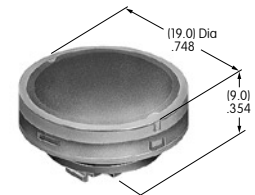

AT4162
Square Cap
for Bright LED
Polycarbonate
Colors: JB JC JD JF
Series: LB

AT4163
Rectangular Cap
for Bright LED
Polycarbonate
Colors: JB JC JD JF
Series: LB

AT4164
Round Cap
for Bright LED
Polycarbonate
Colors: JB JC JD JF
Series: LB

AT4166
Square Cap
for Bright LED
Polycarbonate
Colors: CB DB FB
Series: HB

AT4167
Round Cap
for Bright LED
Polycarbonate
Colors: CB DB FB
Series: HB

AT4168
Square Indicator Cap
for Bright LED
Polycarbonate
Colors: CB DB FB
Series: HB

AT4169
Round Indicator Cap
for Bright LED
Polycarbonate
Colors: CB DB FB
Series: HB

Color Codes: A Black B White C Red D Amber E Yellow F Green G Blue H Gray J Clear