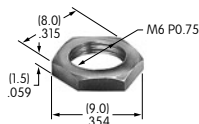

**AT508**  
**Internal Tooth Lockwasher**  
 Chrome/zinc/steel  
 Series: M P S SB SK TL WB WT

**AT509**  
**Internal Tooth Lockwasher**  
 Chrome/zinc/steel  
 Series: M MR P S SB

**AT511 (M-metric H-inch)**  
**Knurled Cap Nut**  
 Chrome/brass  
 Series: E EB M MB20 MB24 P

**AT512 (M-metric H-inch)**  
**Conical Nut**  
 Chrome/brass  
 Series: EB MB20

**AT512C (M-metric H-inch)**  
**Conical Nut**  
 Chrome/brass  
 Series: EB MB20

**AT513H**  
**Hex Nut**  
 Nickel/brass  
 Series: M MB20 MB24

**AT513M**  
**Hex Nut**  
 Nickel/brass  
 Series: B E EB M  
 MB20 MR P

**AT515 (M-metric H-inch)**  
**Locking Ring for D Flat Bushing**  
 Chromate/zinc/steel  
 Series: M MB24

**AT516**  
**O-ring**  
 Nitrile butadiene rubber  
 Series: M MB20