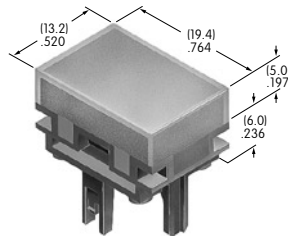

AT4164
Round Cap
for Bright LED
Polycarbonate
Colors: JB JC JD JF
Series: LB