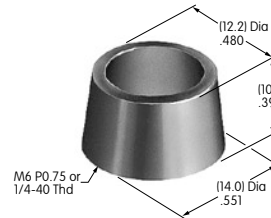

AT513H
Hex Nut
Nickel/brass
Series: M MB20 MB24