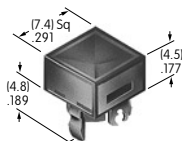

AT4166
Square Cap
for Bright LED
Polycarbonate
Colors: CB DB FB
Series: HB