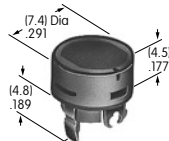

AT4167
Round Cap
for Bright LED
Polycarbonate
Colors: CB DB FB
Series: HB