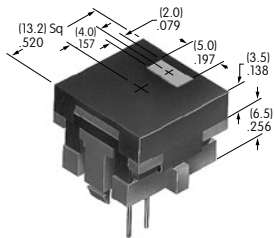

**AT477**  
**Square Colored Insert Cap**  
 Polycarbonate  
 Colors: JB JC JE JF JG  
 Series: LB

**AT480**  
**Square Spot Illuminated Cap**  
 Polycarbonate  
 Cap Colors: A B C F  
 LED Colors: C D F CF  
 Series: LB