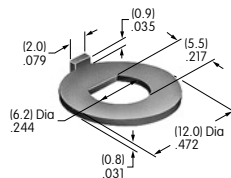

**AT508**  
**Internal Tooth Lockwasher**  
 Chrome/zinc/steel  
 Series: M P S SB SK TL WB WT

**AT509**  
**Internal Tooth Lockwasher**  
 Chrome/zinc/steel  
 Series: M MR P S SB

**AT511 (M-metric H-inch)**  
**Knurled Cap Nut**  
 Chrome/brass  
 Series: E EB M MB20 MB24 P

**AT512 (M-metric H-inch)**  
**Conical Nut**  
 Chrome/brass  
 Series: EB MB20

**AT512C (M-metric H-inch)**  
**Conical Nut**  
 Chrome/brass  
 Series: EB MB20

**AT513H**  
**Hex Nut**  
 Nickel/brass  
 Series: M MB20 MB24

**AT513M**  
**Hex Nut**  
 Nickel/brass  
 Series: B E EB M  
 MB20 MR P

**AT515 (M-metric H-inch)**  
**Locking Ring for D Flat Bushing**  
 Chromate/zinc/steel  
 Series: M MB24

**AT516**  
**O-ring**  
 Nitrile butadiene rubber  
 Series: M MB20