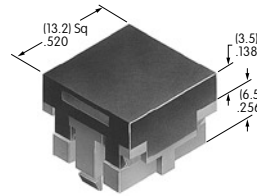

**AT477**  
**Square Colored Insert Cap**  
 Polycarbonate  
 Colors: JB JC JE JF JG  
 Series: LB

**AT480**  
**Square Spot Illuminated Cap**  
 Polycarbonate  
 Cap Colors: A B C F  
 LED Colors: C D F CF  
 Series: LB