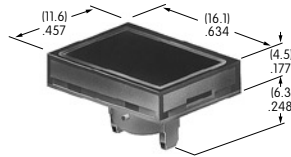

AT4162
Square Cap
for Bright LED
Polycarbonate
Colors: JB JC JD JF
Series: LB

AT4163
Rectangular Cap
for Bright LED
Polycarbonate
Colors: JB JC JD JF
Series: LB

AT4164
Round Cap
for Bright LED
Polycarbonate
Colors: JB JC JD JF
Series: LB

AT4166
Square Cap
for Bright LED
Polycarbonate
Colors: CB DB FB
Series: HB

AT4167
Round Cap
for Bright LED
Polycarbonate
Colors: CB DB FB
Series: HB

AT4168
Square Indicator Cap
for Bright LED
Polycarbonate
Colors: CB DB FB
Series: HB

AT4169
Round Indicator Cap
for Bright LED
Polycarbonate
Colors: CB DB FB
Series: HB

Color Codes: A Black B White C Red D Amber E Yellow F Green G Blue H Gray J Clear