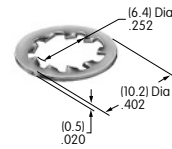

AT506
Locking Ring
Chrome/zinc/steel
Series: M MB20 SB

AT507 (M-metric H-inch)
Locking Ring
Chrome/zinc/steel
Series: E EB M MB20
MB24 MR P

AT508
Internal Tooth Lockwasher
Chrome/zinc/steel
Series: M P S SB SK TL WB WT

AT509
Internal Tooth Lockwasher
Chrome/zinc/steel
Series: M MR P S SB

AT511 (M-metric H-inch)
Knurled Cap Nut
Chrome/brass
Series: E EB M MB20 MB24 P

AT512 (M-metric H-inch)
Conical Nut
Chrome/brass
Series: EB MB20

AT512C (M-metric H-inch)
Conical Nut
Chrome/brass
Series: EB MB20

AT513H
Hex Nut
Nickel/brass
Series: M MB20 MB24

AT513M
Hex Nut
Nickel/brass
Series: B E EB M
MB20 MR P

AT515 (M-metric H-inch)
Locking Ring for D Flat Bushing
Chromate/zinc/steel
Series: M MB24

AT516
O-ring
Nitrile butadiene rubber
Series: M MB20

AT517
Mounter for Square Cap
Glass fiber reinforced polyamide
Color: A
Series: DLB

Color Codes: A Black B White C Red D Amber E Yellow F Green G Blue H Gray J Clear