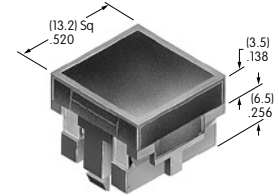

**AT477**  
**Square Colored Insert Cap**  
 Polycarbonate  
 Colors: JB JC JE JF JG  
 Series: LB

**AT480**  
**Square Spot Illuminated Cap**  
 Polycarbonate  
 Cap Colors: A B C F  
 LED Colors: C D F CF  
 Series: LB