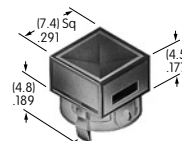

AT4168
Square Indicator Cap
for Bright LED
Polycarbonate
Colors: CB DB FB
Series: HB