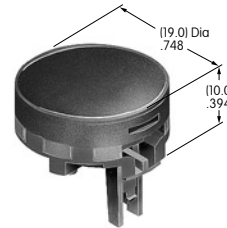

AT4164
Round Cap
for Bright LED
Polycarbonate
Colors: JB JC JD JF
Series: LB