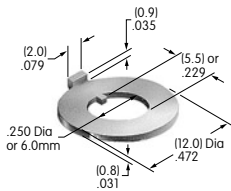

**Color Codes:** A Black B White C Red D Amber E Yellow F Green G Blue H Gray J Clear

**AT506**  
**Locking Ring**  
 Chrome/zinc/steel  
 Series: M MB20 SB

**AT507 (M-metric H-inch)**  
**Locking Ring**  
 Chrome/zinc/steel  
 Series: E EB M MB20  
 MB24 MR P