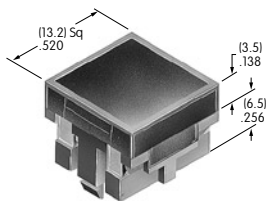

AT4162
Square Cap
for Bright LED
Polycarbonate
Colors: JB JC JD JF
Series: LB