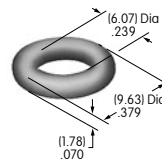

AT4160
Round Cap
for Bright LED
Polycarbonate
Colors: JC JD JF
Series: KB