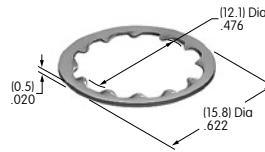

**Color Codes:** A Black B White C Red D Amber E Yellow F Green G Blue H Gray J Clear

**AT506**  
**Locking Ring**  
 Chrome/zinc/steel  
 Series: M MB20 SB

**AT507 (M-metric H-inch)**  
**Locking Ring**  
 Chrome/zinc/steel  
 Series: E EB M MB20  
 MB24 MR P

**AT508**  
**Internal Tooth Lockwasher**  
 Chrome/zinc/steel  
 Series: M P S SB SK TL WB WT

**AT509**  
**Internal Tooth Lockwasher**  
 Chrome/zinc/steel  
 Series: M MR P S SB

**AT511 (M-metric H-inch)**  
**Knurled Cap Nut**  
 Chrome/brass  
 Series: E EB M MB20 MB24 P