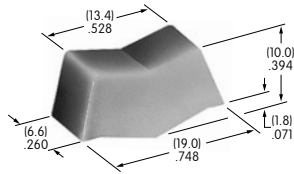

**AT469**  
**.260" Wide Rocker**  
 Polyamide  
 Colors: A B C D E F G H  
 Series: A

**AT475**  
**.201" Diameter Cap**  
 Polyamide  
 Colors: A B C  
 Series: AB BB FB M2B MB24

**AT476**  
**Square Solid Colored Cap**  
 Polycarbonate  
 Colors: BJ CJ EJ FJ GJ  
 Series: LB