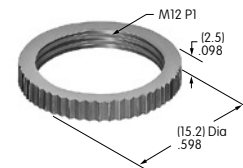

AT498
Center Barrier
 Polyamide
 Color: A
 Series: LB

AT499
Protective Guard for Square
 Polycarbonate & polyamide
 Series: LB

AT500s

AT501 (M-metric H-inch)
Knurled Face Nut
 Chrome/brass
 Series: E EB M MB20 MB24 P

AT503
Hex Face Nut
 Chrome/brass
 Series: M P S SB WB WT

AT504
Knurled Face Nut
 Chrome/brass
 Series: M P S SB WB WT

Color Codes: A Black B White C Red D Amber E Yellow F Green G Blue H Gray J Clear

AT4000s