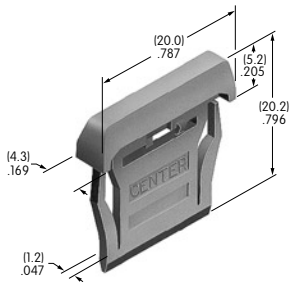

AT498
Center Barrier
Polyamide
Color: A
Series: LB