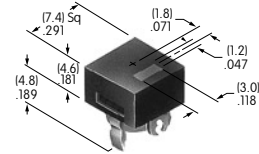

AT4054
Round Solid Colored Cap
Polycarbonate
Colors: BJ CJ EJ FJ GJ
Series: LB Panel Seal