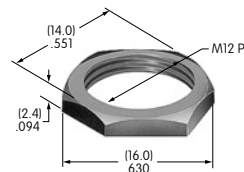

AT498
Center Barrier
 Polyamide
 Color: A
 Series: LB

AT499
Protective Guard for Square
 Polycarbonate & polyamide
 Series: LB

AT500s

AT501 (M-metric H-inch)
Knurled Face Nut
 Chrome/brass
 Series: E EB M MB20 MB24 P

AT503
Hex Face Nut
 Chrome/brass
 Series: M P S SB WB WT

AT504
Knurled Face Nut
 Chrome/brass
 Series: M P S SB WB WT

Color Codes: A Black B White C Red D Amber E Yellow F Green G Blue H Gray J Clear

AT4000s