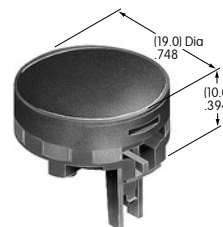

AT503
Hex Face Nut
 Chrome/brass
 Series: M P S SB WB WT

AT504
Knurled Face Nut
 Chrome/brass
 Series: M P S SB WB WT

Color Codes: A Black B White C Red D Amber E Yellow F Green G Blue H Gray J Clear

AT4000s

AT4001
Square Dust Cover
 Polyvinyl chloride & polyethylene
 Series: LB UB

AT4002
Round Dust Cover
 Polyvinyl chloride & polyethylene
 Series: LB

AT4003
.394" Bat Lever Cap
 Polyvinyl chloride
 Colors: A B C
 Series: A B

AT4011
Rectangular Dust Cover
 Polyvinyl chloride & polyethylene
 Series: LB UB

AT4012
Round Solid Colored Cap
 Polycarbonate
 Colors: BJ CJ EJ FJ GJ
 Series: LB

AT4013
Round Colored Insert Cap
 Polycarbonate
 Colors: JB JC JE JF JG
 Series: LB