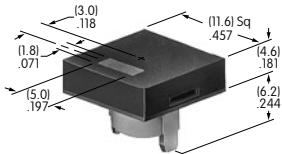

AT4051
Spot Illuminated Cap
Polycarbonate
Colors: AB
Series: KB

AT4052
Spot Illuminated Cap
Polycarbonate
Colors: AB
Series: HB