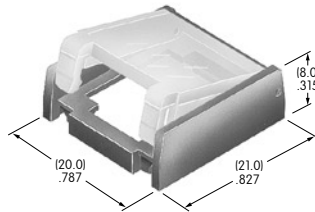

AT499
Protective Guard for Square
Polycarbonate & polyamide
Series: LB

AT500s

AT501 (M-metric H-inch)
Knurled Face Nut
Chrome/brass
Series: E EB M MB20 MB24 P

AT503
Hex Face Nut
Chrome/brass
Series: M P S SB WB WT