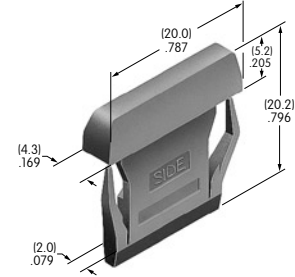

AT494
Protective Guard
 Polycarbonate & polyamide
 Series: KB

AT495
Dust Cover
 Polyamide & polyvinyl chloride
 Series: KB

AT496
.295" Diameter Cap
 Polyamide
 Colors: A B C
 Series: AB BB FB M2B MB24

AT497
End Barrier
 Polyamide
 Color: A
 Series: LB