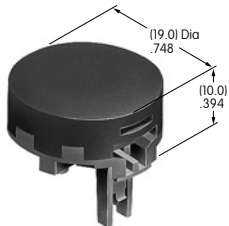

AT4001
Square Dust Cover
 Polyvinyl chloride & polyethylene
 Series: LB UB

AT4002
Round Dust Cover
 Polyvinyl chloride & polyethylene
 Series: LB

AT4003
.394" Bat Lever Cap
 Polyvinyl chloride
 Colors: A B C
 Series: A B

AT4011
Rectangular Dust Cover
 Polyvinyl chloride & polyethylene
 Series: LB UB

AT4012
Round Solid Colored Cap
 Polycarbonate
 Colors: BJ CJ EJ FJ GJ
 Series: LB

AT4013
Round Colored Insert Cap
 Polycarbonate
 Colors: JB JC JE JF JG
 Series: LB

AT4016
Round Spot Illuminated Cap
 Polycarbonate
 Cap Colors: A B C F
 LED Colors: C D F CF
 Series: LB

AT4017
Round Nonilluminated Cap
 Polycarbonate
 Colors: A B C E F G H
 Series: LB

AT4021
Rectangular Solid Colored Cap
 Polycarbonate
 Colors: A BB CB CC EB
 FB FF GB GG
 Series: KB