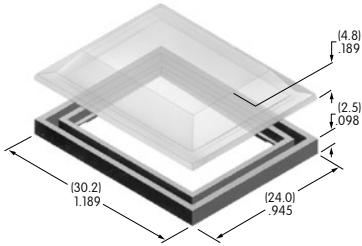

AT4012
Round Solid Colored Cap
Polycarbonate
Colors: BJ CJ EJ FJ GJ
Series: LB