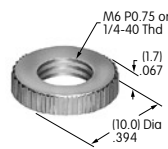

AT498
Center Barrier
 Polyamide
 Color: A
 Series: LB

AT499
Protective Guard for Square
 Polycarbonate & polyamide
 Series: LB

AT500s

AT501 (M-metric H-inch)
Knurled Face Nut
 Chrome/brass
 Series: E EB M MB20 MB24 P

AT503
Hex Face Nut
 Chrome/brass
 Series: M P S SB WB WT

AT504
Knurled Face Nut
 Chrome/brass
 Series: M P S SB WB WT

Color Codes: A Black B White C Red D Amber E Yellow F Green G Blue H Gray J Clear

AT4000s