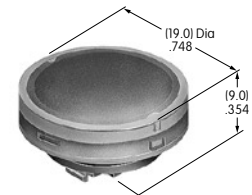

AT4041 (M-metric H-inch)
Waterproof Boot for Momentary
Silicone Rubber
Series: MB

AT4042 (M-metric H-inch)
Waterproof Boot for Alternate
Silicone Rubber
Series: MB

AT4043
Splashproof Boot
Silicone Rubber
Series: MB SB WB

AT4051
Spot Illuminated Cap
Polycarbonate
Colors: AB
Series: KB

AT4052
Spot Illuminated Cap
Polycarbonate
Colors: AB
Series: HB

AT4054
Round Solid Colored Cap
Polycarbonate
Colors: BJ CJ EJ FJ GJ
Series: LB Panel Seal

AT4055
Round Colored Insert Cap
Polycarbonate
Colors: JB JC JE JF JG
Series: LB Panel Seal

AT4056
Round Cap for LED
Polycarbonate
Colors: JB JC JD JF
Series: LB Panel Seal

AT4057
Protective Guard for Rectangular
Polycarbonate
Series: LB

AT4058
Sculptured Cap
Polyamide
Colors: A B C E F G H
Series: JB

AT4059
Flat Cap
Polycarbonate
Colors: A B C E F G H
Series: JB

Color Codes: A Black B White C Red D Amber E Yellow F Green G Blue H Gray J Clear