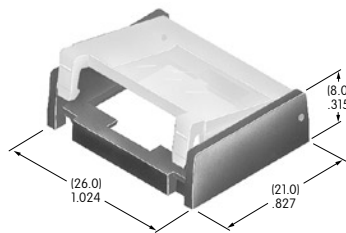

AT4058
Sculptured Cap
Polyamide
Colors: A B C E F G H
Series: JB