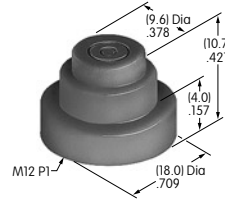

AT4041 (M-metric H-inch)
Waterproof Boot for Momentary
Silicone Rubber
Series: MB

AT4042 (M-metric H-inch)
Waterproof Boot for Alternate
Silicone Rubber
Series: MB

AT4043
Splashproof Boot
Silicone Rubber
Series: MB SB WB

AT4051
Spot Illuminated Cap
Polycarbonate
Colors: AB
Series: KB

AT4052
Spot Illuminated Cap
Polycarbonate
Colors: AB
Series: HB

AT4054
Round Solid Colored Cap
Polycarbonate
Colors: BJ CJ EJ FJ GJ
Series: LB Panel Seal

AT4055
Round Colored Insert Cap
Polycarbonate
Colors: JB JC JE JF JG
Series: LB Panel Seal

AT4056
Round Cap for LED
Polycarbonate
Colors: JB JC JD JF
Series: LB Panel Seal

AT4057
Protective Guard for Rectangular
Polycarbonate
Series: LB

AT4058
Sculptured Cap
Polyamide
Colors: A B C E F G H
Series: JB

AT4059
Flat Cap
Polycarbonate
Colors: A B C E F G H
Series: JB

Color Codes: A Black B White C Red D Amber E Yellow F Green G Blue H Gray J Clear