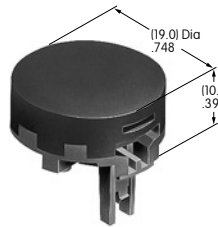

AT4001
Square Dust Cover
 Polyvinyl chloride & polyethylene
 Series: LB UB

AT4002
Round Dust Cover
 Polyvinyl chloride & polyethylene
 Series: LB

AT4003
.394" Bat Lever Cap
 Polyvinyl chloride
 Colors: A B C
 Series: A B

AT4011
Rectangular Dust Cover
 Polyvinyl chloride & polyethylene
 Series: LB UB

AT4012
Round Solid Colored Cap
 Polycarbonate
 Colors: BJ CJ EJ FJ GJ
 Series: LB

AT4013
Round Colored Insert Cap
 Polycarbonate
 Colors: JB JC JE JF JG
 Series: LB