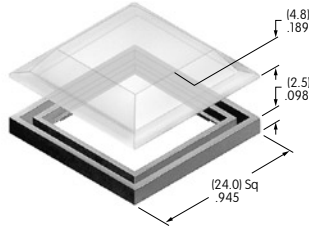

AT4000s

AT4001
Square Dust Cover
Polyvinyl chloride & polyethylene
Series: LB UB

AT4002
Round Dust Cover
Polyvinyl chloride & polyethylene
Series: LB