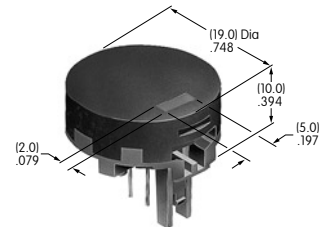

AT4011
Rectangular Dust Cover
 Polyvinyl chloride & polyethylene
 Series: LB UB

AT4012
Round Solid Colored Cap
 Polycarbonate
 Colors: BJ CJ EJ FJ GJ
 Series: LB

AT4013
Round Colored Insert Cap
 Polycarbonate
 Colors: JB JC JE JF JG
 Series: LB

AT4016
Round Spot Illuminated Cap
 Polycarbonate
 Cap Colors: A B C F
 LED Colors: C D F CF
 Series: LB

AT4017
Round Nonilluminated Cap
 Polycarbonate
 Colors: A B C E F G H
 Series: LB

AT4021
Rectangular Solid Colored Cap
 Polycarbonate
 Colors: A BB CB CC EB
 FB FF GB GG
 Series: KB