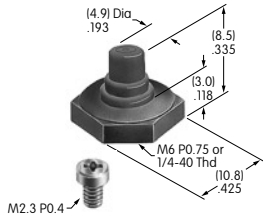

AT4041 (M-metric H-inch)
Waterproof Boot for Momentary
 Silicone Rubber
 Series: MB

AT4042 (M-metric H-inch)
Waterproof Boot for Alternate
 Silicone Rubber
 Series: MB

AT4043
Splashproof Boot
 Silicone Rubber
 Series: MB SB WB