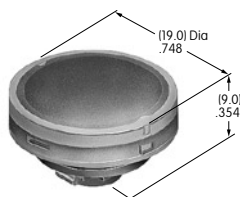

AT4056
Round Cap for LED
Polycarbonate
Colors: JB JC JD JF
Series: LB Panel Seal

AT4057
Protective Guard for Rectangular
Polycarbonate
Series: LB