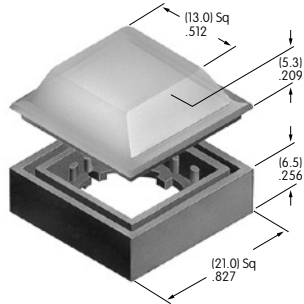

AT494
Protective Guard
 Polycarbonate & polyamide
 Series: KB

AT495
Dust Cover
 Polyamide & polyvinyl chloride
 Series: KB

AT496
.295" Diameter Cap
 Polyamide
 Colors: A B C
 Series: AB BB FB M2B MB24

AT497
End Barrier
 Polyamide
 Color: A
 Series: LB

AT498
Center Barrier
 Polyamide
 Color: A
 Series: LB

AT499
Protective Guard for Square
 Polycarbonate & polyamide
 Series: LB

AT500s

AT501 (M-metric H-inch)
Knurled Face Nut
 Chrome/brass
 Series: E EB M MB20 MB24 P