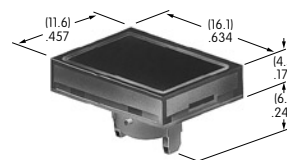

AT4023
Rectangular Cap for LED
Polycarbonate
Colors: JB JC JD JF
Series: KB