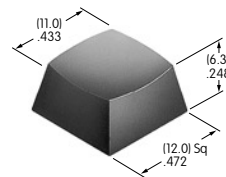

AT4059
Flat Cap
Polycarbonate
Colors: A B C E F G H
Series: JB