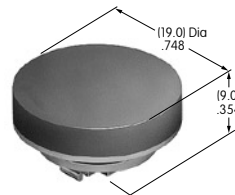

AT4055
Round Colored Insert Cap
Polycarbonate
Colors: JB JC JE JF JG
Series: LB Panel Seal