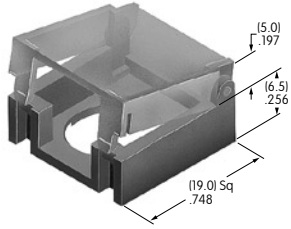

AT494
Protective Guard
 Polycarbonate & polyamide
 Series: KB

AT495
Dust Cover
 Polyamide & polyvinyl chloride
 Series: KB

AT496
.295" Diameter Cap
 Polyamide
 Colors: A B C
 Series: AB BB FB M2B MB24

AT497
End Barrier
 Polyamide
 Color: A
 Series: LB