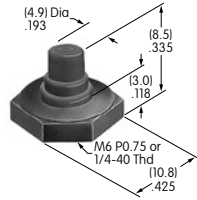

AT4043
Splashproof Boot
Silicone Rubber
Series: MB SB WB