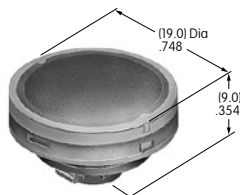

AT4051
Spot Illuminated Cap
 Polycarbonate
 Colors: AB
 Series: KB

AT4052
Spot Illuminated Cap
 Polycarbonate
 Colors: AB
 Series: HB

AT4054
Round Solid Colored Cap
 Polycarbonate
 Colors: BJ CJ EJ FJ GJ
 Series: LB Panel Seal

AT4055
Round Colored Insert Cap
 Polycarbonate
 Colors: JB JC JE JF JG
 Series: LB Panel Seal

AT4056
Round Cap for LED
 Polycarbonate
 Colors: JB JC JD JF
 Series: LB Panel Seal

AT4057
Protective Guard for Rectangular
 Polycarbonate
 Series: LB

AT4058
Sculptured Cap
 Polyamide
 Colors: A B C E F G H
 Series: JB

AT4059
Flat Cap
 Polycarbonate
 Colors: A B C E F G H
 Series: JB

Color Codes: A Black B White C Red D Amber E Yellow F Green G Blue H Gray J Clear