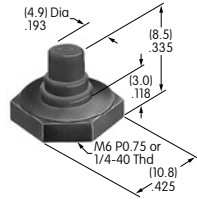

AT4041 (M-metric H-inch)
Waterproof Boot for Momentary
 Silicone Rubber
 Series: MB

AT4042 (M-metric H-inch)
Waterproof Boot for Alternate
 Silicone Rubber
 Series: MB

AT4043
Splashproof Boot
 Silicone Rubber
 Series: MB SB WB