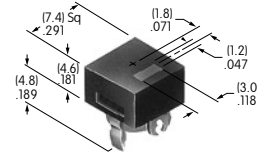

AT4051
Spot Illuminated Cap
 Polycarbonate
 Colors: AB
 Series: KB

AT4052
Spot Illuminated Cap
 Polycarbonate
 Colors: AB
 Series: HB

AT4054
Round Solid Colored Cap
 Polycarbonate
 Colors: BJ CJ EJ FJ GJ
 Series: LB Panel Seal