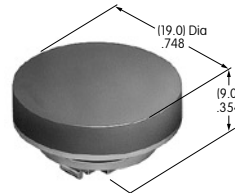

AT4041 (M-metric H-inch)
Waterproof Boot for Momentary
 Silicone Rubber
 Series: MB

AT4042 (M-metric H-inch)
Waterproof Boot for Alternate
 Silicone Rubber
 Series: MB

AT4043
Splashproof Boot
 Silicone Rubber
 Series: MB SB WB

AT4051
Spot Illuminated Cap
 Polycarbonate
 Colors: AB
 Series: KB

AT4052
Spot Illuminated Cap
 Polycarbonate
 Colors: AB
 Series: HB

AT4054
Round Solid Colored Cap
 Polycarbonate
 Colors: BJ CJ EJ FJ GJ
 Series: LB Panel Seal

AT4055
Round Colored Insert Cap
 Polycarbonate
 Colors: JB JC JE JF JG
 Series: LB Panel Seal

AT4056
Round Cap for LED
 Polycarbonate
 Colors: JB JC JD JF
 Series: LB Panel Seal

AT4057
Protective Guard for Rectangular
 Polycarbonate
 Series: LB

AT4058
Sculptured Cap
 Polyamide
 Colors: A B C E F G H
 Series: JB

AT4059
Flat Cap
 Polycarbonate
 Colors: A B C E F G H
 Series: JB

Color Codes: A Black B White C Red D Amber E Yellow F Green G Blue H Gray J Clear