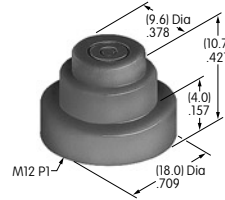

AT4041 (M-metric H-inch)
Waterproof Boot for Momentary
 Silicone Rubber
 Series: MB

AT4042 (M-metric H-inch)
Waterproof Boot for Alternate
 Silicone Rubber
 Series: MB

AT4043
Splashproof Boot
 Silicone Rubber
 Series: MB SB WB