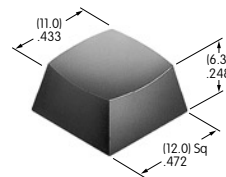

AT4055
Round Colored Insert Cap
 Polycarbonate
 Colors: JB JC JE JF JG
 Series: LB Panel Seal

AT4056
Round Cap for LED
 Polycarbonate
 Colors: JB JC JD JF
 Series: LB Panel Seal

AT4057
Protective Guard for Rectangular
 Polycarbonate
 Series: LB

AT4058
Sculptured Cap
 Polyamide
 Colors: A B C E F G H
 Series: JB

AT4059
Flat Cap
 Polycarbonate
 Colors: A B C E F G H
 Series: JB

Color Codes: A Black B White C Red D Amber E Yellow F Green G Blue H Gray J Clear