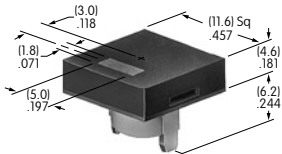

AT4051
Spot Illuminated Cap
Polycarbonate
Colors: AB
Series: KB

AT4052
Spot Illuminated Cap
Polycarbonate
Colors: AB
Series: HB