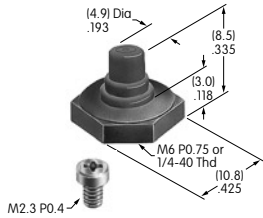

AT4041 (M-metric H-inch)
Waterproof Boot for Momentary
 Silicone Rubber
 Series: MB

AT4042 (M-metric H-inch)
Waterproof Boot for Alternate
 Silicone Rubber
 Series: MB

AT4043
Splashproof Boot
 Silicone Rubber
 Series: MB SB WB