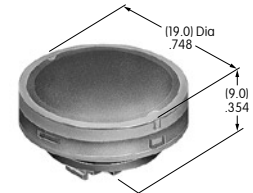

AT4051
Spot Illuminated Cap
 Polycarbonate
 Colors: AB
 Series: KB

AT4052
Spot Illuminated Cap
 Polycarbonate
 Colors: AB
 Series: HB

AT4054
Round Solid Colored Cap
 Polycarbonate
 Colors: BJ CJ EJ FJ GJ
 Series: LB Panel Seal

AT4055
Round Colored Insert Cap
 Polycarbonate
 Colors: JB JC JE JF JG
 Series: LB Panel Seal

AT4056
Round Cap for LED
 Polycarbonate
 Colors: JB JC JD JF
 Series: LB Panel Seal

AT4057
Protective Guard for Rectangular
 Polycarbonate
 Series: LB

AT4058
Sculptured Cap
 Polyamide
 Colors: A B C E F G H
 Series: JB

AT4059
Flat Cap
 Polycarbonate
 Colors: A B C E F G H
 Series: JB

Color Codes: A Black B White C Red D Amber E Yellow F Green G Blue H Gray J Clear