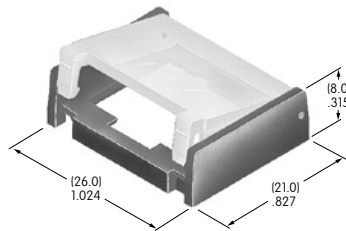

AT4051
Spot Illuminated Cap
 Polycarbonate
 Colors: AB
 Series: KB

AT4052
Spot Illuminated Cap
 Polycarbonate
 Colors: AB
 Series: HB

AT4054
Round Solid Colored Cap
 Polycarbonate
 Colors: BJ CJ EJ FJ GJ
 Series: LB Panel Seal

AT4055
Round Colored Insert Cap
 Polycarbonate
 Colors: JB JC JE JF JG
 Series: LB Panel Seal

AT4056
Round Cap for LED
 Polycarbonate
 Colors: JB JC JD JF
 Series: LB Panel Seal

AT4057
Protective Guard for Rectangular
 Polycarbonate
 Series: LB