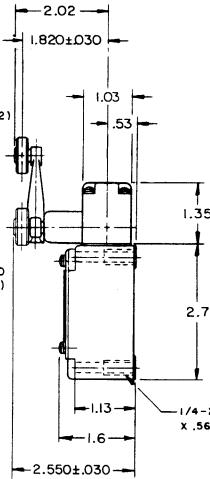

MICRO SWITCH
FREEPORT, ILLINOIS, U.S.A.
A DIVISION OF HONEYWELL
FED. MFG. CODE 9192B

SWITCH - ENCLOSED

CATALOG LISTING
6LS3

NOTES:
1 SEAL FURNISHED BY USER
2 ROLLER LEVER MAY BE LOCKED IN ANY POSITION THRU 360°

THIS DRAWING COVERS A PROPRIETARY ITEM AND IS THE PROPERTY OF MICRO SWITCH, A DIVISION OF MINNEAPOLIS-HONEYWELL REGULATOR CO. THIS DRAWING IS NOT TO BE COPIED OR USED WITHOUT THE APPROVAL OF MICRO SWITCH.		
CHARACTERISTICS	ELECTRICAL DATA	SCALE 1/2 TO 1
OPERATING TORQUE --- 3 IN-LB MAX	CONTACT ARRANGEMENT (SEE CIRCUIT DIAGRAM)	DO NOT SCALE PRINT
SWITCH - BASIC REPLACEMENT --- 2MN1	10A-120, 240, OR 480 VAC, 1/3 HP - 120 VAC 3/4 HP - 240 VAC, 0.8A - 115 VDC; 0.6A - 230 VDC .1A - 550 VDC PILOT DUTY: 600 VAC MAX	UNLESS OTHERWISE NOTED DIMENSIONS ARE IN INCHES TOLERANCES ARE: ONE PLACE (.0) ±.030 TWO PLACE (.00) ±.015 THREE PLACE (.000) ±.005 ANGLES ±
		WEIGHT