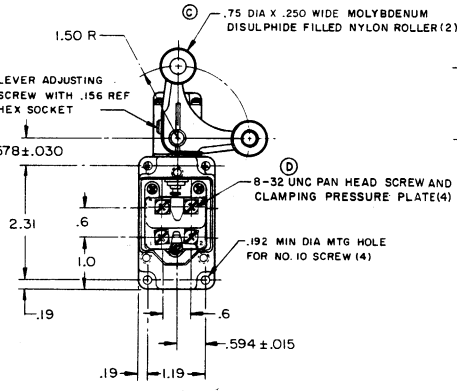

MICRO SWITCH
FREEPORT, ILLINOIS, U.S.A.
A DIVISION OF HONEYWELL
FED. MFG. CODE 9192B

SWITCH - ENCLOSED

CATALOG LISTING
6LS3

NOTES:
1 SEAL FURNISHED BY USER
2 ROLLER LEVER MAY BE LOCKED IN ANY POSITION THRU 360°

THIS DRAWING COVERS A PROPRIETARY ITEM AND IS THE PROPERTY OF MICRO SWITCH, A DIVISION OF MINNEAPOLIS-HONEYWELL REGULATOR CO. THIS DRAWING IS NOT TO BE COPIED OR USED WITHOUT THE APPROVAL OF MICRO SWITCH.		
CHARACTERISTICS	ELECTRICAL DATA	SCALE 1/2 TO 1
OPERATING TORQUE --- 3 IN-LB MAX	CONTACT ARRANGEMENT (SEE CIRCUIT DIAGRAM)	DO NOT SCALE PRINT
SWITCH - BASIC REPLACEMENT --- 2MN1	10A-120, 240, OR 480 VAC, 1/3 HP - 120 VAC 3/4 HP - 240 VAC, 0.8A - 115 VDC; 0.6A - 230 VDC .1A - 550 VDC PILOT DUTY: 600 VAC MAX	UNLESS OTHERWISE NOTED DIMENSIONS ARE IN INCHES TOLERANCES ARE: ONE PLACE (.0) ±.030 TWO PLACE (.00) ±.015 THREE PLACE (.000) ±.005 ANGLES ±
		WEIGHT