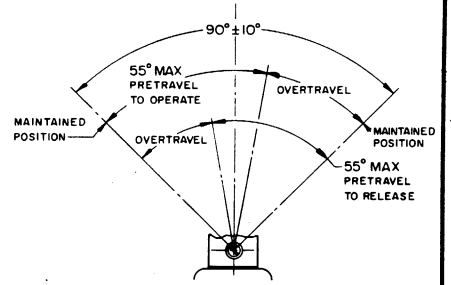

MICRO SWITCH
FREEPORT, ILLINOIS, U.S.A.
A DIVISION OF HONEYWELL
FED. MFG. CODE 9192B

SWITCH - ENCLOSED

CATALOG LISTING
6LS3

NOTES:
1 SEAL FURNISHED BY USER
2 ROLLER LEVER MAY BE LOCKED IN ANY POSITION THRU 360°

THIS DRAWING COVERS A PROPRIETARY ITEM AND IS THE PROPERTY OF MICRO SWITCH, A DIVISION OF MINNEAPOLIS-HONEYWELL REGULATOR CO. THIS DRAWING IS NOT TO BE COPIED OR USED WITHOUT THE APPROVAL OF MICRO SWITCH.		
CHARACTERISTICS	ELECTRICAL DATA	SCALE 1/2 TO 1
OPERATING TORQUE --- 3 IN-LB MAX	CONTACT ARRANGEMENT (SEE CIRCUIT DIAGRAM)	DO NOT SCALE PRINT
SWITCH - BASIC REPLACEMENT --- 2MN1	10A-120, 240, OR 480 VAC, 1/3 HP - 120 VAC 3/4 HP - 240 VAC, 0.8A - 115 VDC; 0.6A - 230 VDC .1A - 550 VDC PILOT DUTY: 600 VAC MAX	UNLESS OTHERWISE NOTED DIMENSIONS ARE IN INCHES TOLERANCES ARE: ONE PLACE (.0) ±.030 TWO PLACE (.00) ±.015 THREE PLACE (.000) ±.005 ANGLES ±
		WEIGHT