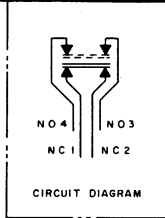

MICRO SWITCH
FREEPORT, ILLINOIS, U.S.A.
A DIVISION OF HONEYWELL
FED. MFG. CODE 9192B

SWITCH - ENCLOSED

CATALOG LISTING
6LS3

NOTES:
1 SEAL FURNISHED BY USER
2 ROLLER LEVER MAY BE LOCKED IN ANY POSITION THRU 360°

THIS DRAWING COVERS A PROPRIETARY ITEM AND IS THE PROPERTY OF MICRO SWITCH, A DIVISION OF MINNEAPOLIS-HONEYWELL REGULATOR CO. THIS DRAWING IS NOT TO BE COPIED OR USED WITHOUT THE APPROVAL OF MICRO SWITCH.		
CHARACTERISTICS	ELECTRICAL DATA	SCALE 1/2 TO 1
OPERATING TORQUE --- 3 IN-LB MAX	CONTACT ARRANGEMENT (SEE CIRCUIT DIAGRAM)	DO NOT SCALE PRINT
SWITCH - BASIC REPLACEMENT --- 2MN1	10A-120, 240, OR 480 VAC, 1/3 HP - 120 VAC 3/4 HP - 240 VAC, 0.8A - 115 VDC; 0.6A - 230 VDC .1A - 550 VDC PILOT DUTY: 600 VAC MAX	UNLESS OTHERWISE NOTED DIMENSIONS ARE IN INCHES TOLERANCES ARE: ONE PLACE (.0) ±.030 TWO PLACE (.00) ±.015 THREE PLACE (.000) ±.005 ANGLES ±
		WEIGHT