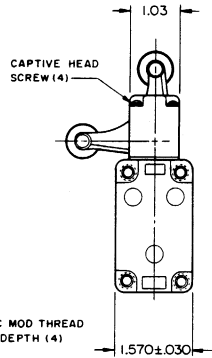

MICRO SWITCH
FREEPORT, ILLINOIS, U.S.A.
A DIVISION OF HONEYWELL
FED. MFG. CODE 9192B

SWITCH - ENCLOSED

CATALOG LISTING
6LS3

NOTES:
1 SEAL FURNISHED BY USER
2 ROLLER LEVER MAY BE LOCKED IN ANY POSITION THRU 360°

THIS DRAWING COVERS A PROPRIETARY ITEM AND IS THE PROPERTY OF MICRO SWITCH, A DIVISION OF MINNEAPOLIS-HONEYWELL REGULATOR CO. THIS DRAWING IS NOT TO BE COPIED OR USED WITHOUT THE APPROVAL OF MICRO SWITCH.		
CHARACTERISTICS	ELECTRICAL DATA	SCALE 1/2 TO 1
OPERATING TORQUE --- 3 IN-LB MAX	CONTACT ARRANGEMENT (SEE CIRCUIT DIAGRAM)	DO NOT SCALE PRINT
SWITCH - BASIC REPLACEMENT --- 2MN1	10A-120, 240, OR 480 VAC, 1/3 HP - 120 VAC 3/4 HP - 240 VAC, 0.8A - 115 VDC; 0.6A - 230 VDC .1A - 550 VDC PILOT DUTY: 600 VAC MAX	UNLESS OTHERWISE NOTED DIMENSIONS ARE IN INCHES TOLERANCES ARE: ONE PLACE (.0) ±.030 TWO PLACE (.00) ±.015 THREE PLACE (.000) ±.005 ANGLES ±
		WEIGHT