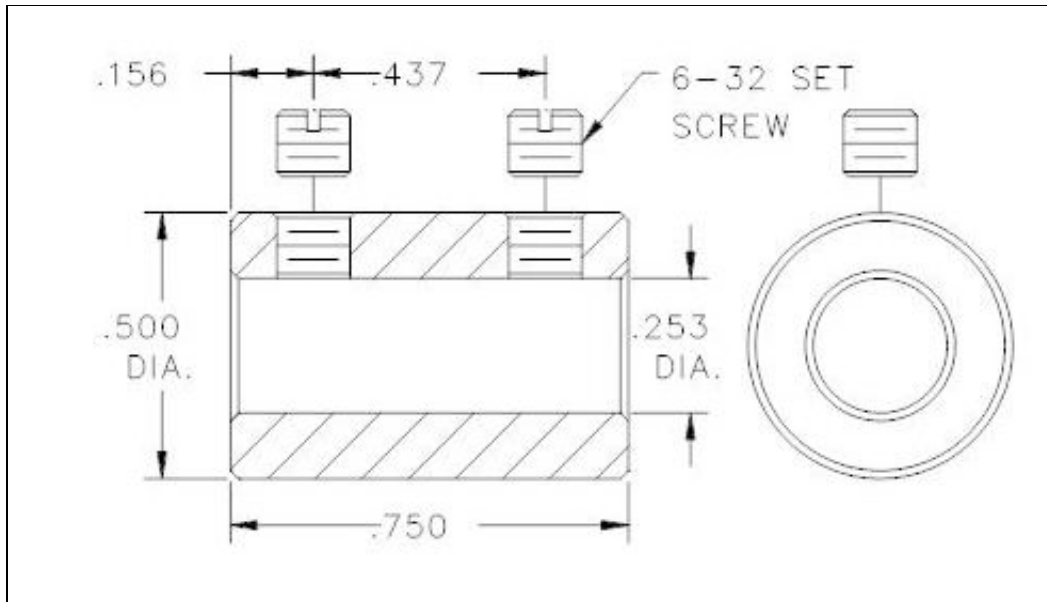

1/4" - 1/4" Shaft Coupling

2 Set Screws hold shaft securely

Cat. No. 1453

Supplied Unassembled

Specifications

Material: Brass

Finish: Nickel Plate (QQ-N-290)