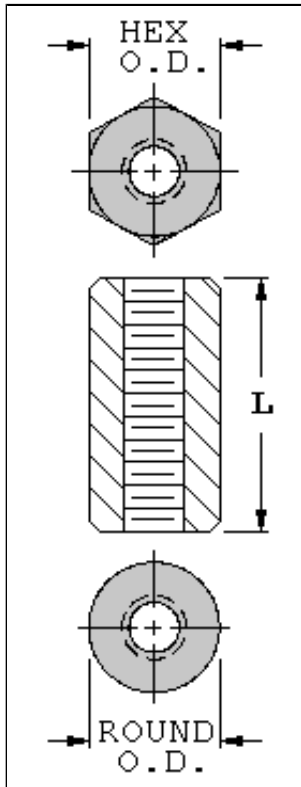

[ORDER ONLINE](#)

Hex & Round Standoffs

4-40 Threads - .187 [4,75] O.D. - Brass • Aluminum • Stainless Steel

4-40 Threaded Standoffs - .187 [4,75] O.D.						
Length "L" Inch [mm]	O.D. Inch [mm]	Aluminum Clear Iridite		Brass Zinc Plate		Stainless Steel
		Cat. No.		Cat. No.		Cat. No.
		Hex	Round	Hex	Round	Hex
.250 [6,35]	.187 [4,75]	1891	2025	1450	1547	Click Here
.375 [9,53]	.187 [4,75]	1892	2026	1803	1864	Click Here
.500 [12,70]	.187 [4,75]	1893	2027	1656	1657	Click Here
.625 [15,87]	.187 [4,75]	1894	2028	1804	1865	Click Here
.750 [19,05]	.187 [4,75]	1895	2029	1656A	1657A	Click Here
.875 [22,23]	.187 [4,75]	1896	2030	1805	1866	Click Here
1.000 [25,40]	.187 [4,75]	1897	2031	1656B	1657B	Click Here

Stainless Steel Standoffs, .500 [12,70] and longer, are tapped .250 [6,35] each end.
Standoffs sizes not shown are available on special order.

[Click to Request Samples](#)

[VIEW PRODUCT OVERVIEW](#)

4-40 Threads - .250 [6,35] O.D. - Brass • Aluminum • Stainless Steel

4-40 Threaded Standoffs - .250 [6,35] O.D.						
Length "L" Inch [mm]	O.D. Inch [mm]	Aluminum Clear Iridite		Brass Zinc Plate		Stainless Steel
		Cat. No.		Cat. No.		Cat. No.
		Hex	Round	Hex	Round	Hex
.250 [6,35]	.250 [6,35]	2201	3478	1450A	1547A	1921
.375 [9,53]	.250 [6,35]	2202	3479	1450B	1547B	1921A
.500 [12,70]	.250 [6,35]	2203	3480	1450C	1547C	1921B
.625 [15,87]	.250 [6,35]	1808	1839	1829	1867	<u>Special Order</u>
.750 [19,05]	.250 [6,35]	2204	3481	1450D	1547D	1921C
.875 [22,23]	.250 [6,35]	1809	1846	1830	1876	<u>Special Order</u>
1.000 [25,40]	.250 [6,35]	2205	3482	1450E	1547E	1921D
1.500 [38,10]	.250 [6,35]	2206	3483	1831	1877	1921E
2.000 [50,80]	.250 [6,35]	2207	3484	1832	1878	1921F

Standoffs over 1.000 [25,40] long are tapped .375 [9.63] each end.
 Stainless Steel Standoffs , .500 [12,70] and longer, are tapped .250 [6,35] each end.
 Standoff sizes not shown are available on special order.