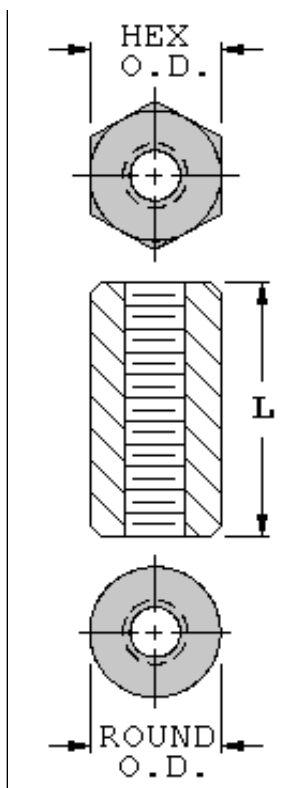

[ORDER ONLINE](#)

Hex & Round Standoffs

4-40 Threads - .187 [4,75] O.D. - Brass • Aluminum • Stainless Steel

4-40 Threaded Standoffs - .187 [4,75] O.D.						
Length "L" Inch [mm]	O.D. Inch [mm]	Aluminum Clear Iridite		Brass Zinc Plate		Stainless Steel
		Cat. No.		Cat. No.		Cat. No.
		Hex	Round	Hex	Round	Hex
.250 [6,35]	.187 [4,75]	1891	2025	1450	1547	Click Here
.375 [9,53]	.187 [4,75]	1892	2026	1803	1864	Click Here
.500 [12,70]	.187 [4,75]	1893	2027	1656	1657	Click Here
.625 [15,87]	.187 [4,75]	1894	2028	1804	1865	Click Here
.750 [19,05]	.187 [4,75]	1895	2029	1656A	1657A	Click Here
.875 [22,23]	.187 [4,75]	1896	2030	1805	1866	Click Here
1.000 [25,40]	.187 [4,75]	1897	2031	1656B	1657B	Click Here

Stainless Steel Standoffs, .500 [12,70] and longer, are tapped .250 [6,35] each end.
Standoffs sizes not shown are available on special order.

[Click to Request Samples](#)

[VIEW PRODUCT OVERVIEW](#)

4-40 Threads - .250 [6,35] O.D. - Brass • Aluminum • Stainless Steel

4-40 Threaded Standoffs - .250 [6,35] O.D.						
Length "L" Inch [mm]	O.D. Inch [mm]	Aluminum Clear Iridite		Brass Zinc Plate		Stainless Steel
		Cat. No.		Cat. No.		Cat. No.
		Hex	Round	Hex	Round	Hex
.250 [6,35]	.250 [6,35]	2201	3478	1450A	1547A	1921
.375 [9,53]	.250 [6,35]	2202	3479	1450B	1547B	1921A
.500 [12,70]	.250 [6,35]	2203	3480	1450C	1547C	1921B
.625 [15,87]	.250 [6,35]	1808	1839	1829	1867	<u>Special Order</u>
.750 [19,05]	.250 [6,35]	2204	3481	1450D	1547D	1921C
.875 [22,23]	.250 [6,35]	1809	1846	1830	1876	<u>Special Order</u>
1.000 [25,40]	.250 [6,35]	2205	3482	1450E	1547E	1921D
1.500 [38,10]	.250 [6,35]	2206	3483	1831	1877	1921E
2.000 [50,80]	.250 [6,35]	2207	3484	1832	1878	1921F

Standoffs over 1.000 [25,40] long are tapped .375 [9.63] each end.
 Stainless Steel Standoffs , .500 [12,70] and longer, are tapped .250 [6,35] each end.
 Standoff sizes not shown are available on special order.