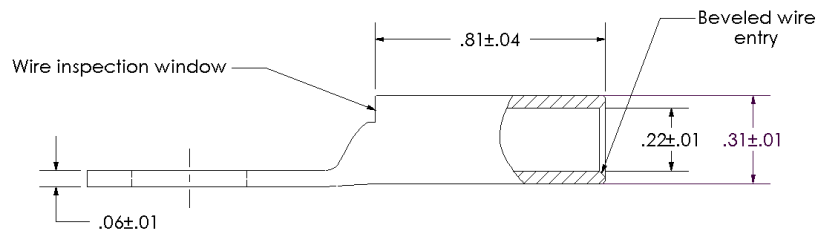

THIS COPY IS PROVIDED ON A RESTRICTED BASIS AND IS NOT TO BE USED IN ANY WAY DETRIMENTAL TO THE INTERESTS OF PANDUIT CORP.

Material	High Conductivity Seamless Copper Tube
Plating	Electro-Tin
Wire Size	6 AWG
Wire Type	Stranded Copper; Class B: Compact, Compressed or Concentric, Class C: Concentric
Wire Strip Length	7/8 in.
Stud Size	3/8 in.
UL Listed Wire Connector	Yes, for applications up to 35kv. Consult cable manufacturer for voltage stress relief instructions with applications greater than 2000 volts.
UL Temperature Rating	90° C
C.S.A Certified Wire Connector	Yes
Panduit Color Code on Barrel	BLUE
Panduit Die Index No. on Barrel	P24
Alternate Industry Die Index No. ( ) on Barrel	(7)

CERTIFIED

LISTED Wire Connector

					PANDUIT CORP. TINLEY PARK, ILLINOIS	
					LCA6-38-L Copper Lug - One-Hole, Standard Barrel	
00	9/02	SAB	DRL	RELEASED	10318	
REV	DATE	BY	CHK	DESCRIPTION	ECN	SCALE N/A DRAWING NO / CAD FILE LCA6-38-CUST