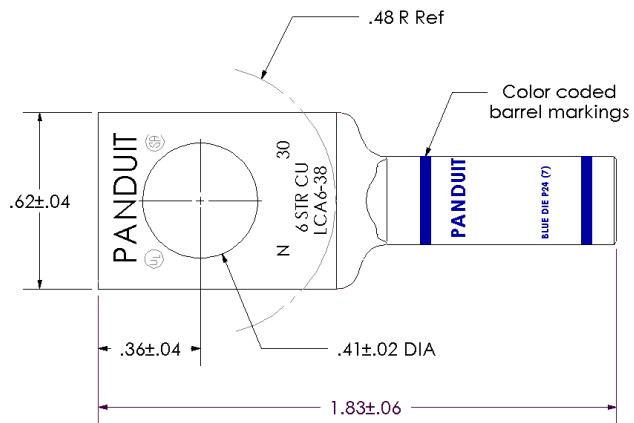

THIS COPY IS PROVIDED ON A RESTRICTED BASIS AND IS NOT TO BE USED IN ANY WAY DETRIMENTAL TO THE INTERESTS OF PANDUIT CORP.

Material	High Conductivity Seamless Copper Tube
Plating	Electro-Tin
Wire Size	6 AWG
Wire Type	Stranded Copper; Class B: Compact, Compressed or Concentric, Class C: Concentric
Wire Strip Length	7/8 in.
Stud Size	3/8 in.
UL Listed Wire Connector	Yes, for applications up to 35kv. Consult cable manufacturer for voltage stress relief instructions with applications greater than 2000 volts.
UL Temperature Rating	90° C
C.S.A Certified Wire Connector	Yes
Panduit Color Code on Barrel	BLUE
Panduit Die Index No. on Barrel	P24
Alternate Industry Die Index No. ( ) on Barrel	(7)

CERTIFIED

LISTED Wire Connector

					PANDUIT CORP. TINLEY PARK, ILLINOIS	
					LCA6-38-L Copper Lug - One-Hole, Standard Barrel	
00	9/02	SAB	DRL	RELEASED	10318	
REV	DATE	BY	CHK	DESCRIPTION	ECN	SCALE N/A DRAWING NO / CAD FILE LCA6-38-CUST