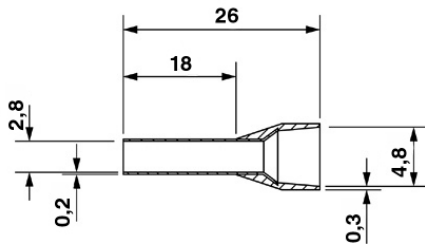

Technical data	
<b>General</b>	
Length (b)	26 mm
Color	gray
Material	E-CU
Sleeve length	18 mm
Inner dimension of the insulating collar (d)	4.8 mm

Ferrule diameter	2.8 mm
Insulating collar thickness	0.3 mm
Sleeve wall thickness	0.2 mm

### Diagrams/Drawings

Dimensioned drawing

**Address**

PHOENIX CONTACT Inc., USA  
586 Fulling Mill Road  
Middletown, PA 17057, USA  
Phone (800) 888-7388  
Fax (717) 944-1625  
<http://www.phoenixcon.com>