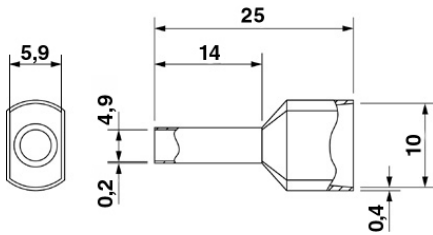

AI-TWIN 2X 6 -14 YE

Order No.: 3201013

<http://eshop.phoenixcontact.de/phoenix/treeViewClick.do?UID=3201013>

Ferrule, Length: 25 mm, Color: yellow

Commercial data	
GTIN (EAN)	 4 017918 094560
sales group	B252
Pack	100 pcs.
Customs tariff	85369010
Catalog page information	Page 310 (CL2-2011)

Technical data	
General	
Length (b)	25 mm
Color	yellow
Material	E-CU
Sleeve length	14 mm
Inner dimension of the insulating collar (d)	5.9 mm

Ferrule diameter	4.9 mm
Insulating collar thickness	0.4 mm
Sleeve wall thickness	0.2 mm
Dimension d3	10 mm

Certificates / Approvals

Certification

CSA, CSAus-COMP

Diagrams/Drawings

Dimensioned drawing

Address

PHOENIX CONTACT Inc., USA
586 Fulling Mill Road
Middletown, PA 17057, USA
Phone (800) 888-7388
Fax (717) 944-1625
<http://www.phoenixcon.com>