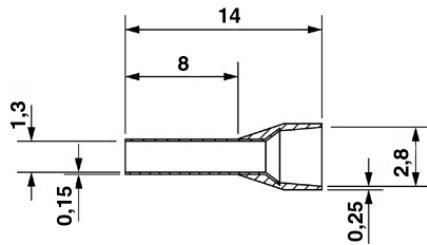

Technical data

General

Length (b)	14 mm
Color	blue
Material	E-CU
Sleeve length	8 mm
Inner dimension of the insulating collar (d)	2.8 mm

Ferrule diameter	1.3 mm
Insulating collar thickness	0.25 mm
Sleeve wall thickness	0.15 mm

Certificates / Approvals

Certification

CSA, CSAus-COMP

Diagrams/Drawings

Dimensioned drawing

Address

PHOENIX CONTACT Inc., USA
586 Fulling Mill Road
Middletown, PA 17057, USA
Phone (800) 888-7388
Fax (717) 944-1625
<http://www.phoenixcon.com>