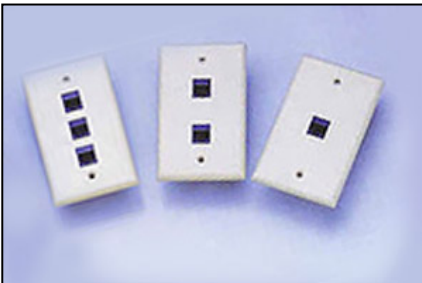

## RJ45 Accessories

These extremely attractive boots will offer excellent strain relief on cables, protect the locking tab of the connector, and enable color coding for easy identification of cable. Especially useful on complex multi-port patch panels. No longer a need to buy colored cabled. Save money by buying larger bulk quantities of one color cable and apply these boots. Wall plates will fit Keystone RJ45 8 position and Inline Snap In RJ45 8 position jacks.

Fig. 231

Fig. 224

Part Number	"A" Dim.	"B" Dim.	Fig. No.	Description
CXB300BG	1.08	.381	231	RJ45 Strain Relief Cable Boots, Beige
CXB300BK	1.08	.381	231	RJ45 Strain Relief Cable Boots, Black
CXB300BL	1.08	.381	231	RJ45 Strain Relief Cable Boots, Blue
CXB300GN	1.08	.381	231	RJ45 Strain Relief Cable Boots, Green
CXB300GY	1.08	.381	231	RJ45 Strain Relief Cable Boots, Gray
CXB300RD	1.08	.381	231	RJ45 Strain Relief Cable Boots, Red
CXB300WT	1.08	.381	231	RJ45 Strain Relief Cable Boots, White
CXB300YL	1.08	.381	231	RJ45 Strain Relief Cable Boots, Yellow
CXB302BK	-	-	225	RJ45 Strain Relief Retro Fit Boots
310201	-	-	224	1 Cavity, Ivory, Keystone Wall Plate
310202	-	-	224	2 Cavity, Ivory, Keystone Wall Plate
310203	-	-	224	3 Cavity, Ivory, Keystone Wall Plate
310204	-	-	224	4 Cavity, Ivory, Keystone Wall Plate