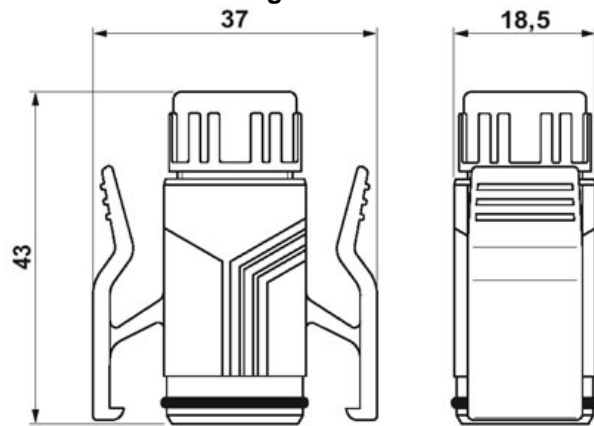

▶ Extract from the online catalog

Plastic sleeve housing for male insert RJ 45, Industrial Ethernet, IP65 protection, with push-pull locking to the panel mounting frame, for insert VS-08-ST-RJ45

Order No.	1688696
Ord designation	VS-08-T-RJ45/IP67
EAN	4017918863616
Pack	5 Pcs.
Customs tariff	85472000
Catalog page information	Page 30 (PC-2005)

► Drawings

Dimensioned drawing

▶ **Accessories**

Item	Designation	Description
General		
1688573	VS-08-ST-RJ45	Male insert RJ45, no. of positions 8, with IDC connection system

► Address

PHOENIX CONTACT Inc., USA
586 Fulling Mill Road
Middletown, PA 17057
USA
Phone (800) 888-7388
Fax (717) 944-1625
<http://www.phoenixcon.com>
Phoenix Contact
Technical modifications reserved;