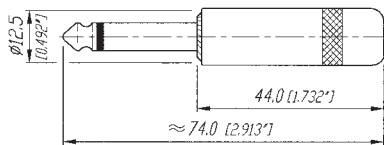

NYS 224

NYS 231