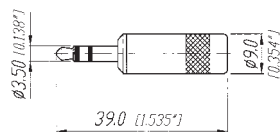

1/4" and 3.5 mm phone plugs

- Commercial 1/4" plugs and adapters
- All connectors according to EIA RS-453 / IEC 60603-11
- Short and long turned brass handles
- Plastic handle with flexible strain relief
- Heavy duty cable clamp for best strain relief

- Available in nickel, gold and black plating
- Large cable outlet and solder tabs
- Right angle version
- "Silent switch" on plug finger helps eliminate "pop" during insertion and withdrawal