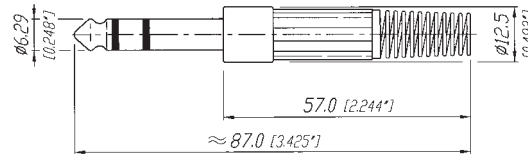

1/4" and 3.5 mm phone plugs

NYS 204

NYS 208

NYS 224G

NYS 224C-6

- Commercial 1/4" plugs and adapters
- All connectors according to EIA RS-453 / IEC 60603-11
- Short and long turned brass handles
- Plastic handle with flexible strain relief
- Heavy duty cable clamp for best strain relief

- Available in nickel, gold and black plating
- Large cable outlet and solder tabs
- Right angle version
- "Silent switch" on plug finger helps eliminate "pop" during insertion and withdrawal

NYS 201

NYS 204