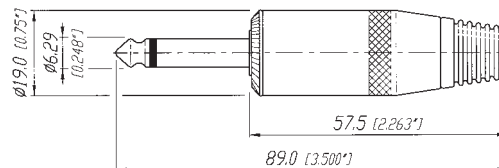

1/4" and 3.5 mm phone plugs

- Commercial 1/4" plugs and adapters
- All connectors according to EIA RS-453 / IEC 60603-11
- Short and long turned brass handles
- Plastic handle with flexible strain relief
- Heavy duty cable clamp for best strain relief

- Available in nickel, gold and black plating
- Large cable outlet and solder tabs
- Right angle version
- "Silent switch" on plug finger helps eliminate "pop" during insertion and withdrawal

NYS 225