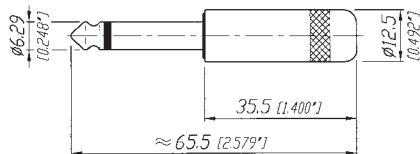

1/4" and 3.5 mm phone plugs

NYS 204

NYS 208

NYS 224G

NYS 224C-6

- Commercial 1/4" plugs and adapters
- All connectors according to EIA RS-453 / IEC 60603-11
- Short and long turned brass handles
- Plastic handle with flexible strain relief
- Heavy duty cable clamp for best strain relief

- Available in nickel, gold and black plating
- Large cable outlet and solder tabs
- Right angle version
- "Silent switch" on plug finger helps eliminate "pop" during insertion and withdrawal

NYS 201

NYS 204