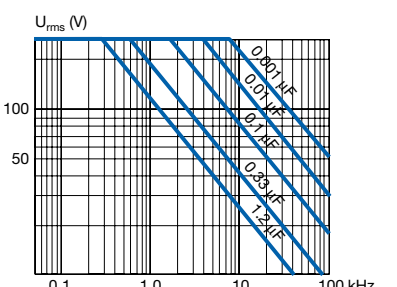

MMK7.5 ... 37.5 1000/250