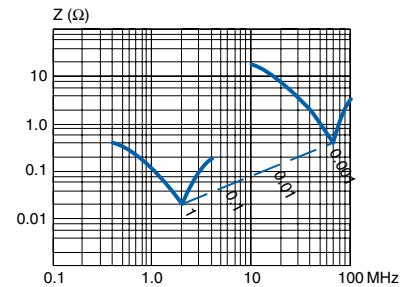

Category temperature range $-55 \dots +100^\circ\text{C}$

Voltage derating Above $+85^\circ\text{C}$ DC and AC voltage derating is $1.25\%/^\circ\text{C}$.

Rated temperature $+85^\circ\text{C}$

Climatic category IEC 60068-1, 55/100/56
DIN 40040, FME
 $-55 \dots +100^\circ\text{C}$ ($+125^\circ\text{C}$)
Average relative humidity $\leq 75\%$
RH = 95% for 30 days per year.
RH = 85% for further days limited by average value per year, occasional slight condensation permitted.

Test voltage $1.6 \times U_R$ VDC for 2s

Capacitance drift Max. 2% after a 2 year storage period at a temperature of $+10 \dots +40^\circ\text{C}$ and a relative humidity of 40...60%.

Reliability Operational life $> 200\,000$ h.
Failure rate < 3 FIT, $T = +40^\circ\text{C}$, $U = 0.5 \times U_R$.
Failure criteria according to DIN 44122.

Maximum pulse steepness: dU/dt according to article table. For peak to peak voltages lower than rated voltage ($U_{pp} < U_R$), the specified dU/dt can be multiplied by the factor U_R/U_{pp}

Temperature coefficient $+400 (\pm 200)$ ppm/ $^\circ\text{C}$ at 1 kHz

Self inductance Approximately 6 nH/cm for the total length of capacitor winding and the leads.

p	d	std l	max l	b
5.0 ± 0.4	0.5	4^{+1}	20	± 0.4
7.5 ± 0.4	0.6	4^{+1}	20	± 0.4
10.0 ± 0.4	0.6	4^{+1}	30	± 0.4
15.0 ± 0.4	0.8	4^{+1}	30	± 0.4
22.5 ± 0.4	0.8	4^{+1}	30	± 0.4
27.5 ± 0.4	0.8	4^{+1}	30	± 0.4
37.5 ± 0.5	1.0	4^{+1}	30	± 0.7

Resonance frequencies
MMK 5