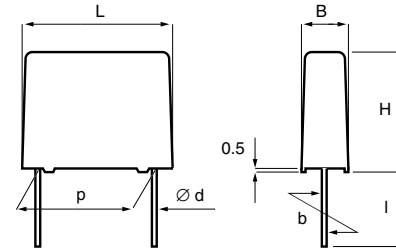

- Metallized polyester
- According to CECC 30401-042, IEC 60384-2, DIN 44122

TYPICAL APPLICATIONS

Bypassing, signal coupling. General purpose for highest reliability.

CONSTRUCTION

Metallized polyester film capacitor. Radial leads of tinned wire are electrically welded to the contact metal layer on the ends of the capacitor winding. Encapsulation in self-extinguishing material meeting the requirements of UL 94V-0.