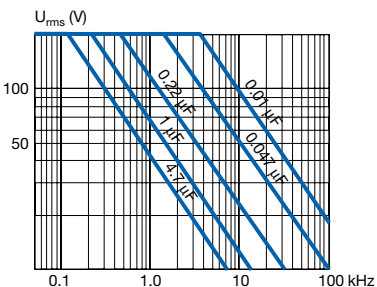

RATED AC VOLTAGE VS. FREQUENCY

MMK5 50/30

MMK5 63/40

MMK5 100/63

MMK7.5 ... 37.5 63/40

MMK7.5 ... 37.5 100/63

MMK7.5 ... 37.5 250/160

MMK7.5 ... 37.5 400/200