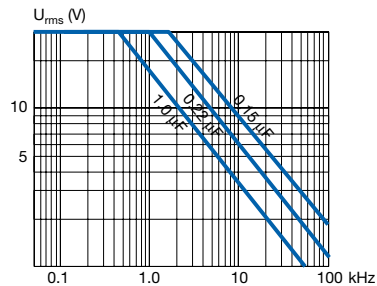

TECHNICAL DATA

Dissipation factor tanδ

Maximum values at +23°C

C ≤ 0.1 μF   0.1 μF < C ≤ 1.0 μF   C > 1.0 μF

MMK5	1 kHz	0.8%	0.8%	0.8%
	10 kHz	1.2%	1.2%	1.5%
	100 kHz	2.5%	3.0%	
MMK7.5 ... 37.5	1 kHz	0.8%	0.8%	1.0%
	10 kHz	1.5%	1.5%	
	100 kHz	3.0%		

Insulation resistance

Minimum values between terminals.

Measured at +20°C, according to IEC 60384-2.

C ≤ 0.33 μF   C > 0.33 μF

U_R ≤ 100V	15000 MΩ	5000 s
U_R > 100V	30000 MΩ	10000 s

ORDERING INFORMATION

See article table and pages 10 to 14 for options and article code construction.

MARKING

- Capacitance
- Tolerance code
- Rated voltage
- Capacitor family code MMK
- Manufacturing date code

RATED AC VOLTAGE VS. FREQUENCY

MMK5 50/30