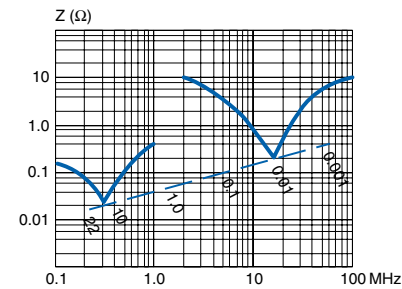

Resonance frequencies
MMK7.5 ... 37.5

ENVIRONMENTAL TEST DATA

Damp heat test Test conditions: $T = +40^\circ\text{C}$, RH = 93%, $t = 56$ days.
Test criteria: $\Delta C/C \leq \pm 5\%$,
 $\Delta \tan \delta \leq 0.005$ (1kHz),
IR after test $0.5 \times \text{IR min}$.

Endurance test Test conditions: $T = +100^\circ\text{C}$, $U = 1.25 \times (0.8 \times U_R)$,
 $t = 2000$ h.
Test criteria: $\Delta C/C \leq \pm 5\%$,
 $\Delta \tan \delta \leq 0.005$ (1kHz)
 $\Delta \tan \delta \leq 0.010$ (100kHz)
IR after test $0.5 \times \text{IR min}$.