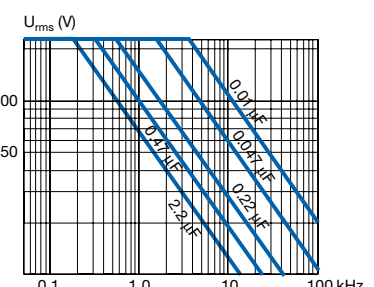

RATED AC VOLTAGE VS. FREQUENCY

MMK5 50/30

MMK5 63/40

MMK5 100/63

MMK7.5 ... 37.5 63/40

MMK7.5 ... 37.5 100/63

MMK7.5 ... 37.5 250/160

MMK7.5 ... 37.5 400/200