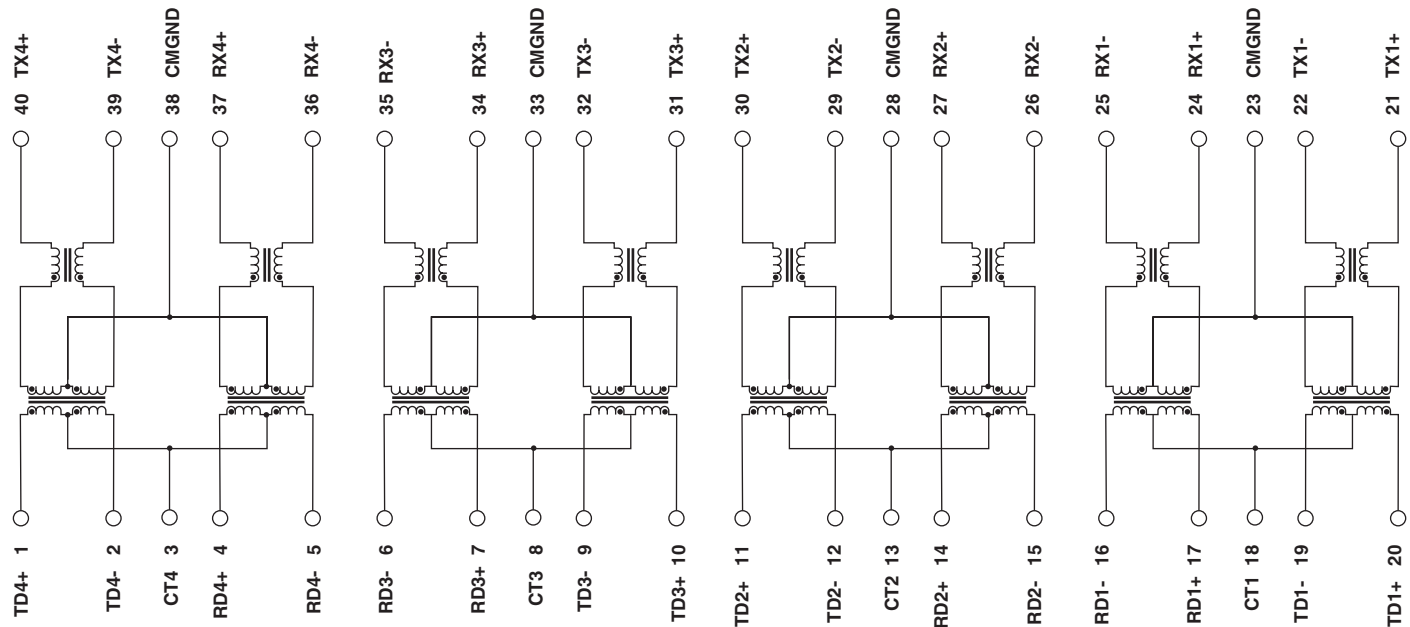

10/100BASE-TX TRANSFORMER MODULES

For Auto MDI/MDIX Applications

Schematics

H1140, HX1240

H1141

H1164, HX1234

For More Information:

Pulse Worldwide Headquarters