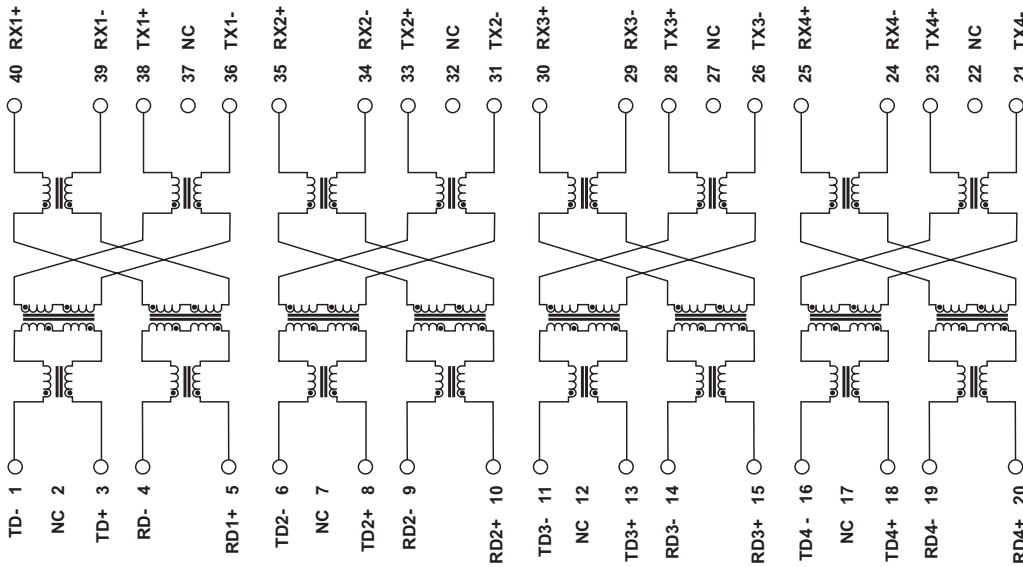

10/100BASE-TX TRANSFORMER MODULES

For Auto MDI/MDIX Applications

Schematics

H1140, HX1240

H1141

H1164, HX1234

For More Information:

Pulse Worldwide Headquarters