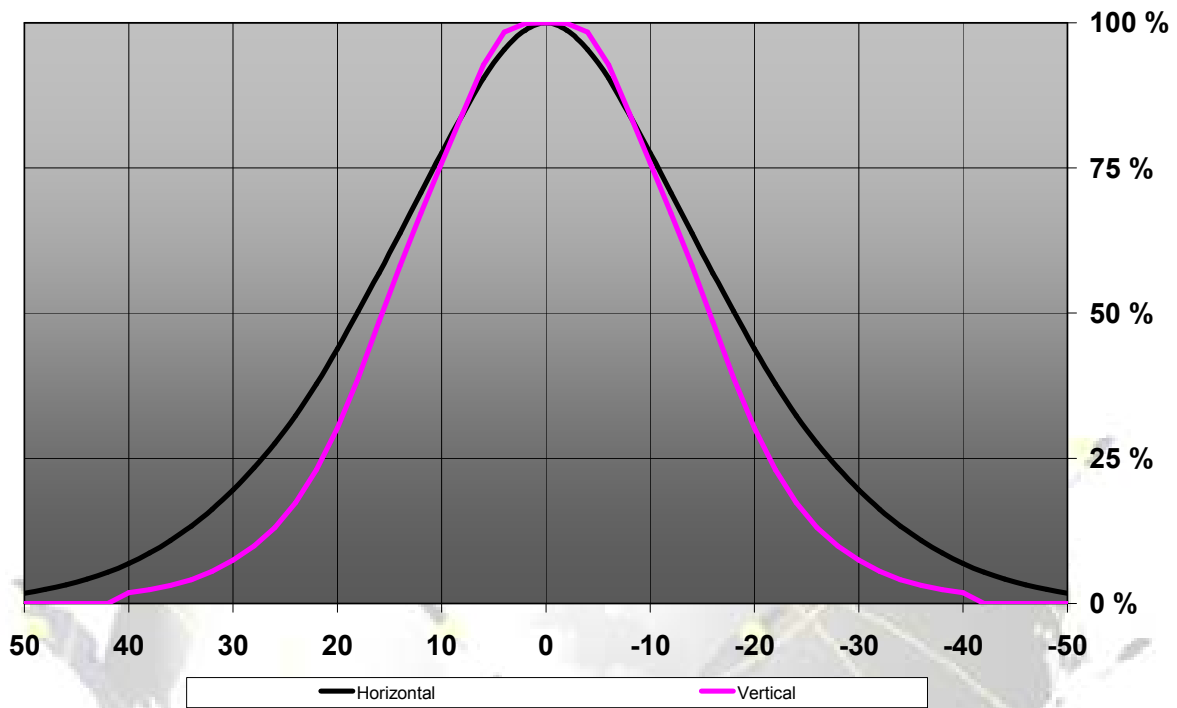

Relative intensity of FA11115_LOST-REC

© Ledil Oy – PRELIMINARY - Subject to change without prior notice

Ledil Oy
Tehdaskatu 13
FIN-24100 SALO, Finland

www.ledil.com
email: ledil@ledil.com
FAX: +358-2-733 8001

2011-03-08