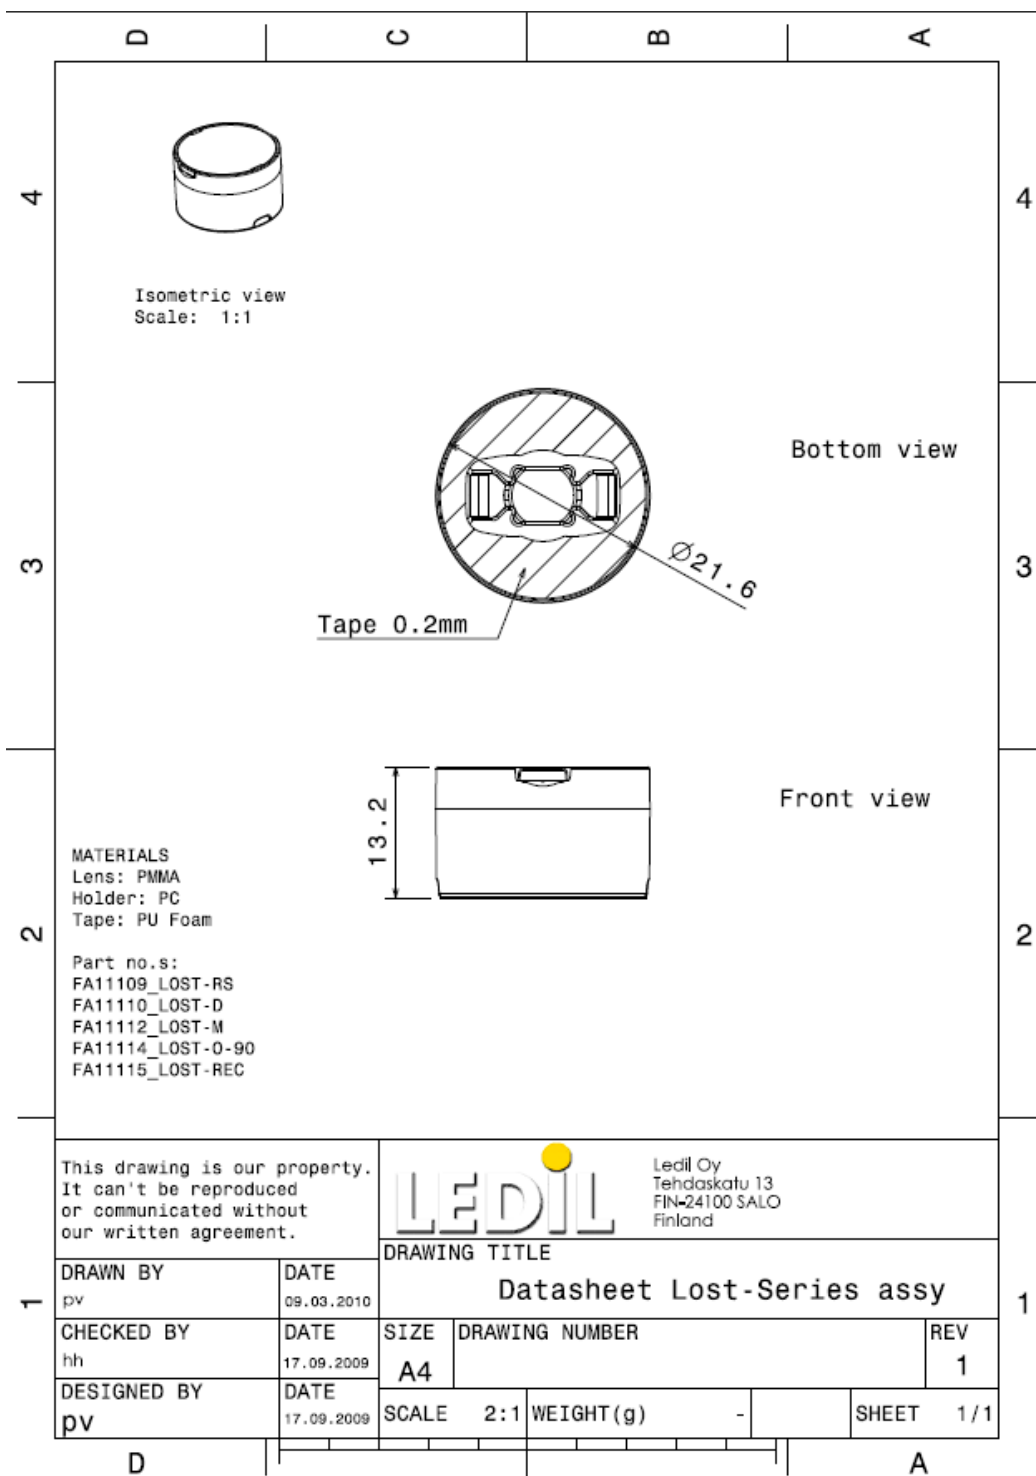

DRAWINGS

© Ledil Oy – PRELIMINARY - Subject to change without prior notice

Ledil Oy
Tehdaskatu 13
FIN-24100 SALO, Finland

www.ledil.com
email: ledil@ledil.com
FAX: +358-2-733 8001

2011-03-08