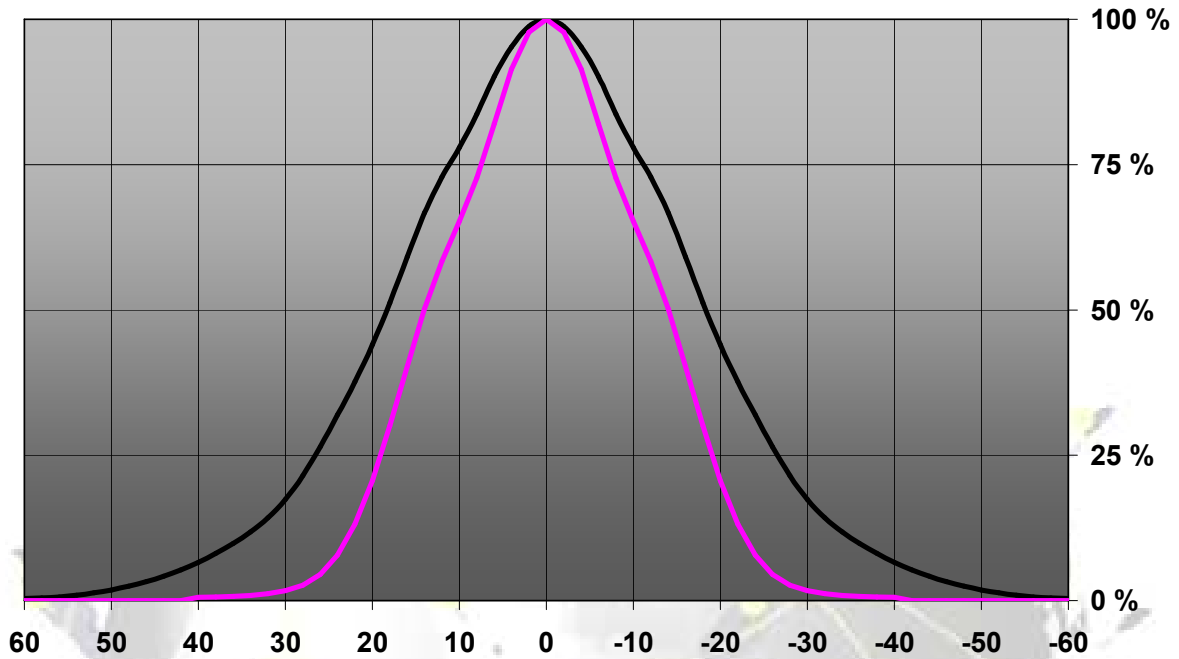

Relative intensity of FA11114_LOST-O-90

© Ledil Oy – PRELIMINARY - Subject to change without prior notice

Ledil Oy
Tehdaskatu 13
FIN-24100 SALO, Finland

www.ledil.com
email: ledil@ledil.com
FAX: +358-2-733 8001

2011-03-08