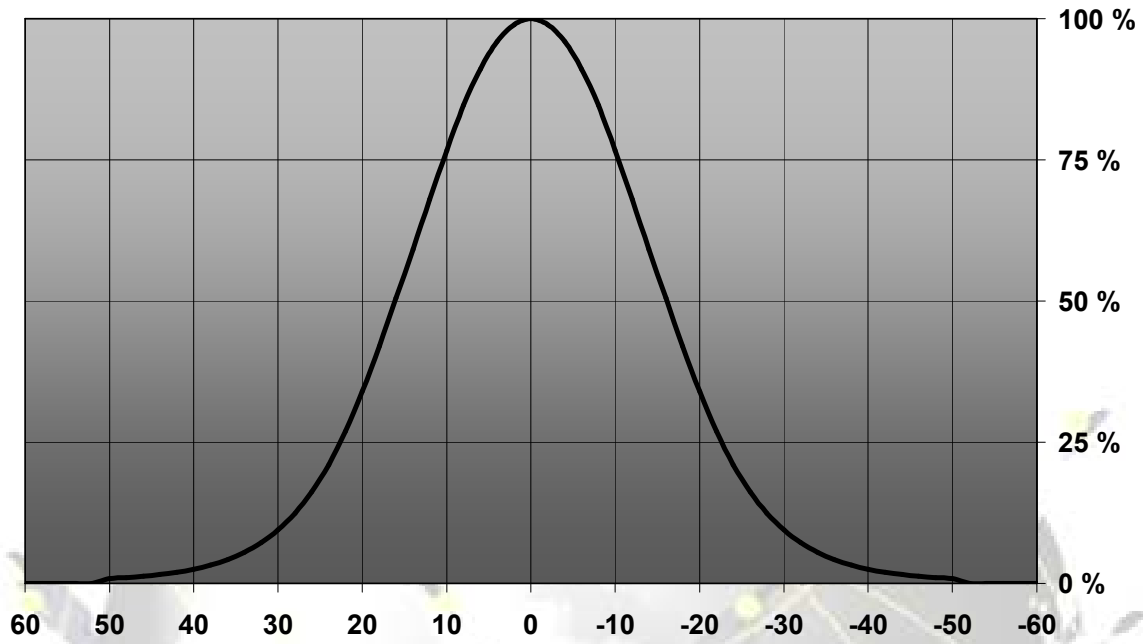

Relative intensity of FA11112_LOST-M

© Ledil Oy – PRELIMINARY - Subject to change without prior notice

Ledil Oy
Tehdaskatu 13
FIN-24100 SALO, Finland

www.ledil.com
email: ledil@ledil.com
FAX: +358-2-733 8001

2011-03-08