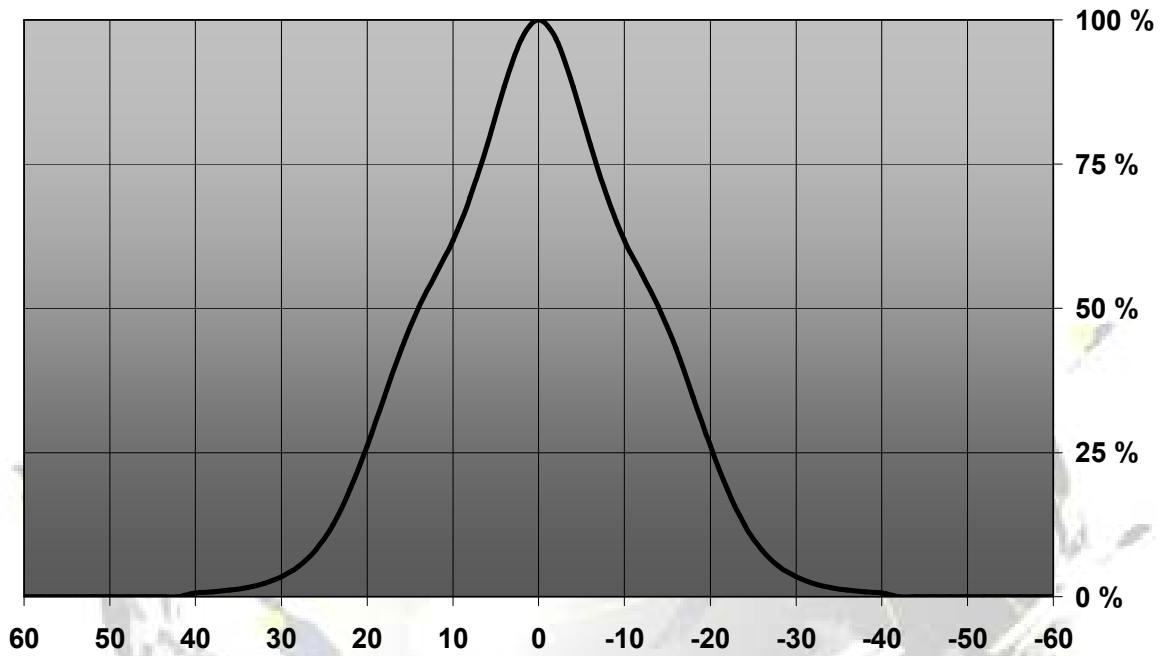

MEASUREMENT DATA

Relative intensity of FA11110_LOST-D

© Ledil Oy – PRELIMINARY - Subject to change without prior notice

Ledil Oy
Tehdaskatu 13
FIN-24100 SALO, Finland

www.ledil.com
email: ledil@ledil.com
FAX: +358-2-733 8001

2011-03-08