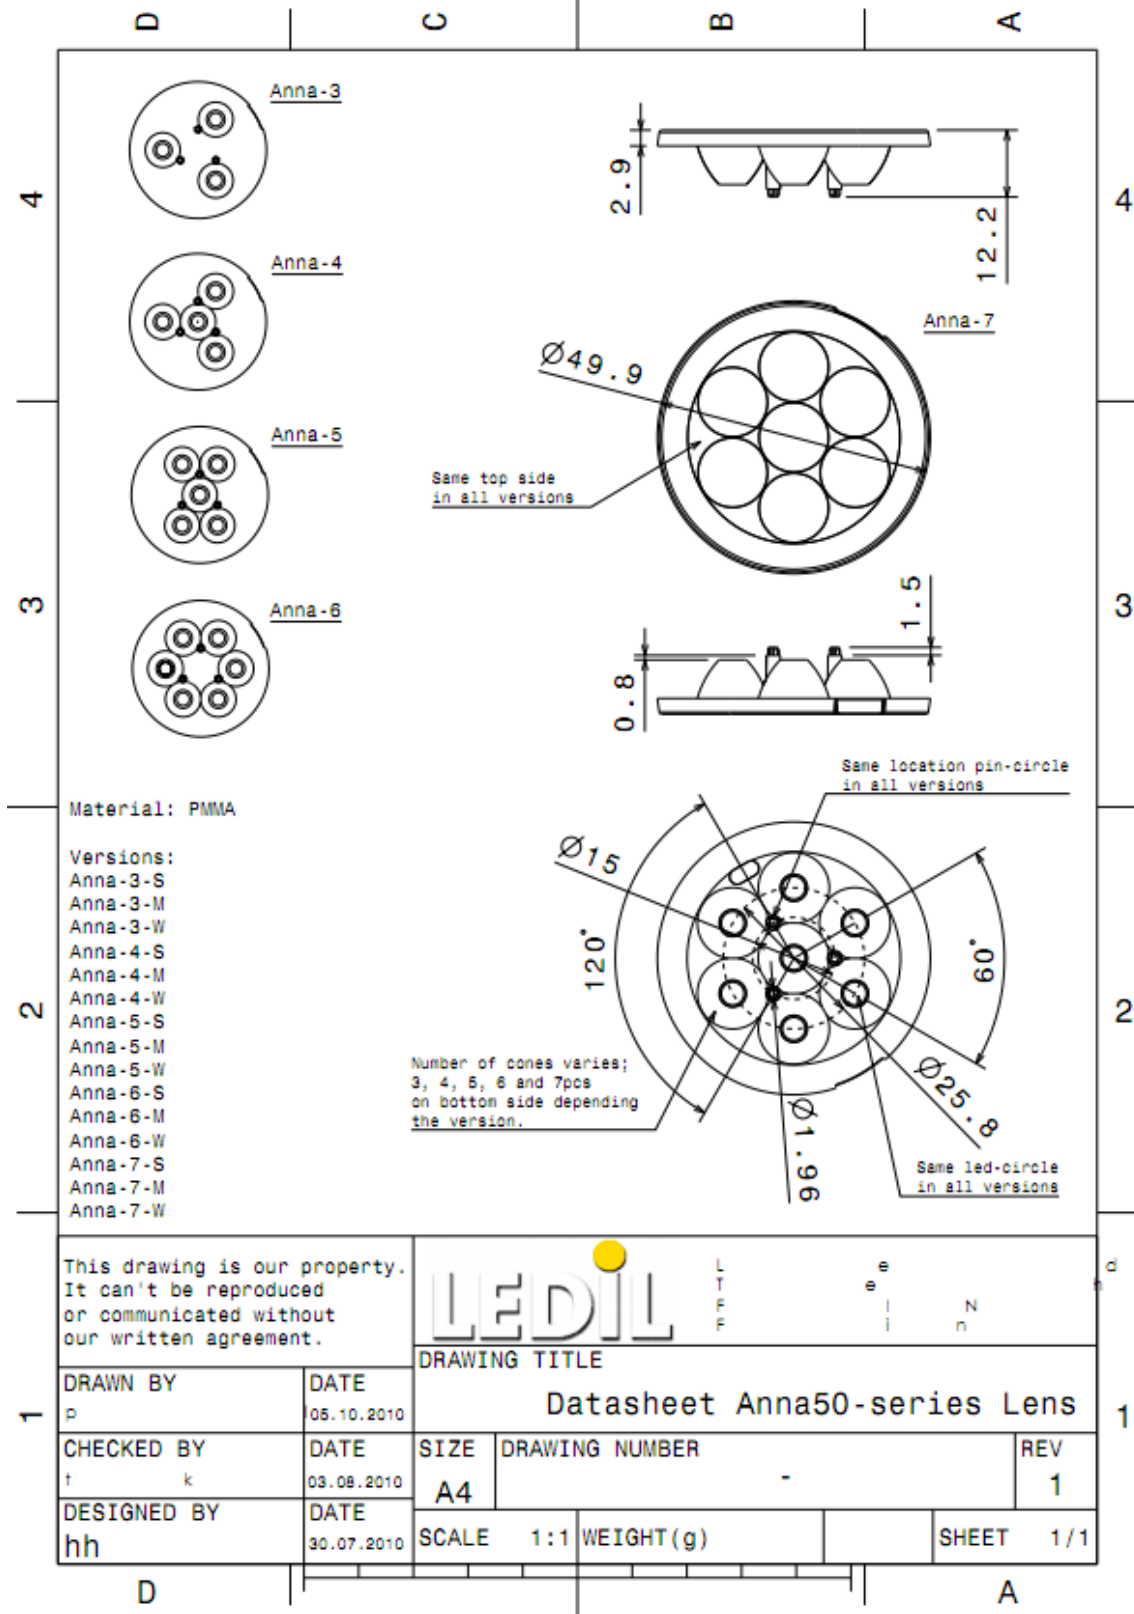

© Ledil Oy – Subject to change without prior notice

Ledil Oy
Tehdaskatu 13
FIN-24100 SALO, Finland

www.ledil.com
email: ledil@ledil.com
FAX: +358-2-733 8001

2010-12-31