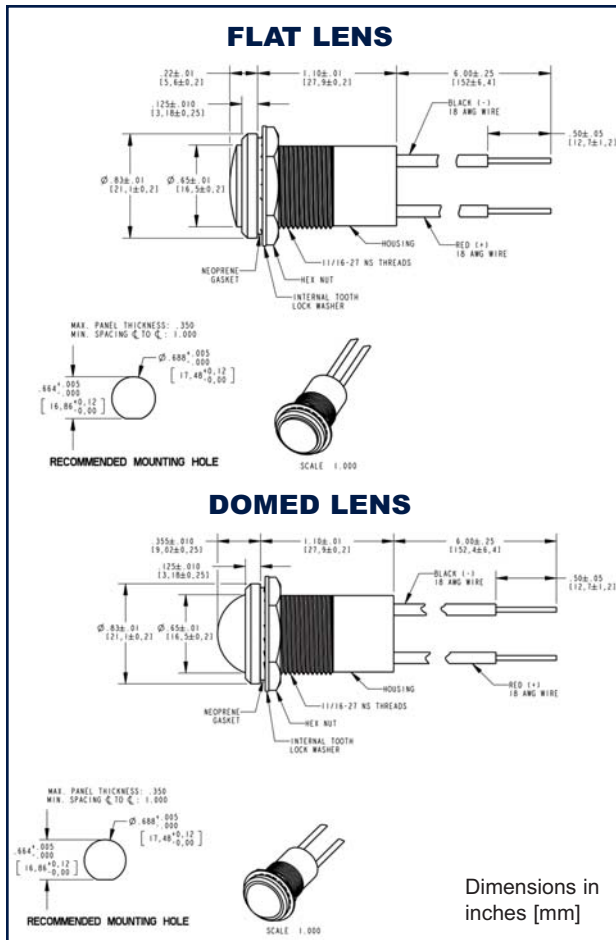

Dialight

657 Series

Domed & Flat LED Watertight 11/16" Mounting Hole Panel Mount Indicators

FEATURES / BENEFITS

- ▲ IP67 / NEMA 4X
- ▲ Cool-to-the-touch Operation
- ▲ Available with non-tinted lenses to eliminate "phantom effect"
- ▲ Daylight Viewable
- ▲ Resistant to shock and vibration
- ▲ Lens Option:
 - Low Profile Flat
 - Wide Angle Domed
- ▲ RoHS compliant
- ▲ Anti-Capillary Wire
- ▲ LED Technology engineered for up to 100k hours of operation

SPECIFICATIONS

- ▲ Operating Voltage - 5, 12, 24 VDC
- ▲ Operating temperature -35° C to + 65° C
- ▲ Storage temperature -40° C to +100° C
- ▲ Front Mounting in 11/16" clearance hole
- ▲ IP67 / NEMA 4X
- ▲ Lead wire – 18 AWG anti-capillary, standard
- ▲ Available in Red, Yellow, Green, Blue, Orange and White
- ▲ Mounting Torque - 15in Lbs.
- ▲ Lens Material UV Stabilized Polycarbonate 94-VO
- ▲ Max Panel Thickness - .350"