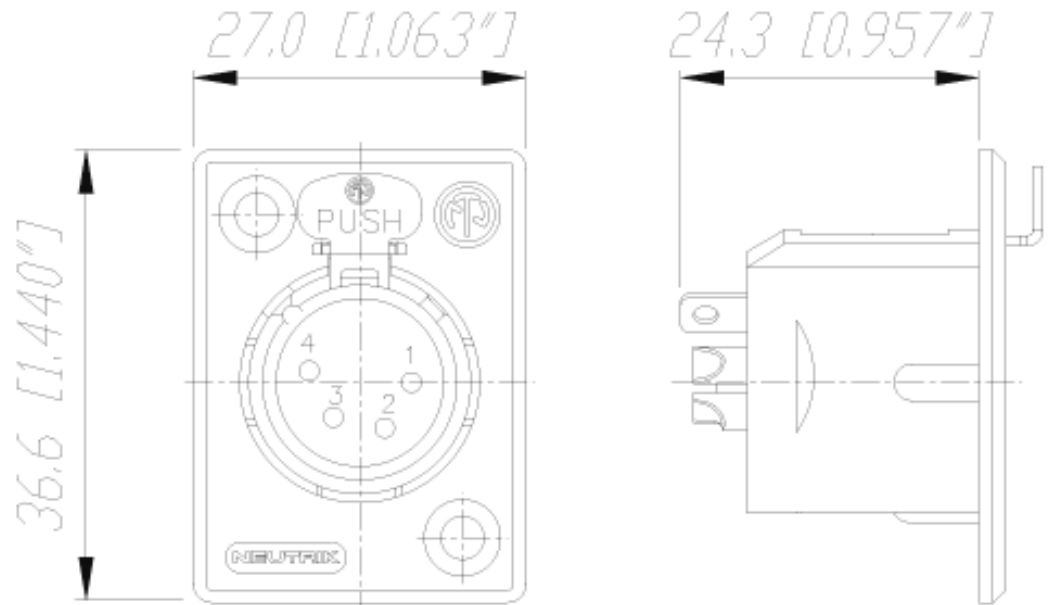

### NC4FP-B-1

4 pole. Short female receptacle, not bendable latch, compatible with NC4FP, Switchcraft® D4F, ITT Cannon XLR-4-31. Black metal housing and gold contacts.

[PDF](#) [DXF](#)