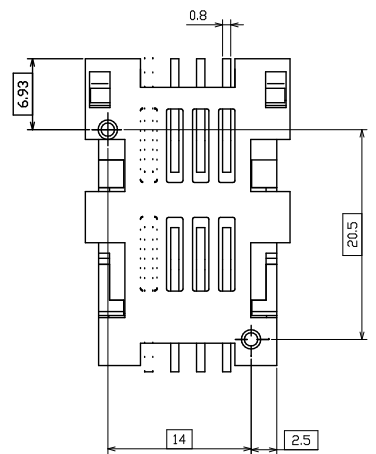

CATALOGUE NUMBER
7112S0815X19
7112S0825X19
7312S0815X19
7312S0825X19

Matière / Basic material		Spécif / Spec	
Tolérances générales / general tolerances		Facon/Routing	
±0.1	Traitement / Processing	Finition / Finishing	Protection / Protecting
-	Essai / Drawn	Vérifié / Checked	Approuvé / Approved
ED/ELLE/SCALE	Plot	Dossier / File: VXX27835	
Connecteur S08 capot plein sans ressort			
CONNECTEURS PONTARLIER Rue Claude CHAPPE BP19 25300 PONTARLIER CEDEX		<small>COMMUNICATIONS PRODUCTION UTILISATION</small> <small>INDUSTRIE'S SAFE AUTOMATIC EXCISE</small> <small>NOT PART OF THIS DOCUMENT AND IS CONFIDENTIAL</small> <small>REPRODUCED IN ANY MANNER FROM ANY SOURCE</small>	
A2	FILE/PAGE -/-	VRW 11882	ENTRÉE/ISSUE 01/08-04-97