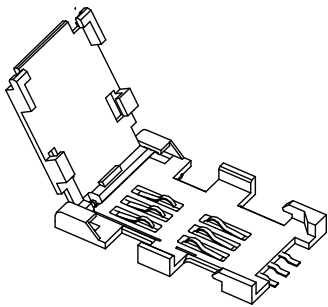

CATALOGUE NUMBER
7112S0815X19
7112S0825X19
7312S0815X19
7312S0825X19

Matière / Basic material		Spécif / Spec	
Tolérances générales / general tolerances		Facon/Routing	
±0.1	Traitement / Processing	Finition / Finishing	Protection / Protecting
-	Essai / Drawn	Vérifié / Checked	Approuvé / Approved
ED/ELLE/SCALE	Plot	Dossier / File: VXX27835	
Connecteur S08 capot plein sans ressort			
CONNECTEURS PONTARLIER Rue Claude CHAPPE BP19 25300 PONTARLIER CEDEX		<small>COMMUNICATIONS PRODUCTION UTILISATION</small> <small>INDUSTRIE'S SAFE AUTOMATIC EXCISE</small> <small>NOT PART OF THIS DOCUMENT AND IS CONFIDENTIAL</small> <small>REPRODUCED IN ANY MANNER FROM ANY SOURCE</small>	
A2	FILE/PAGE -/-	VRW 11882	ENTRÉE/ISSUE 01/08-04-97