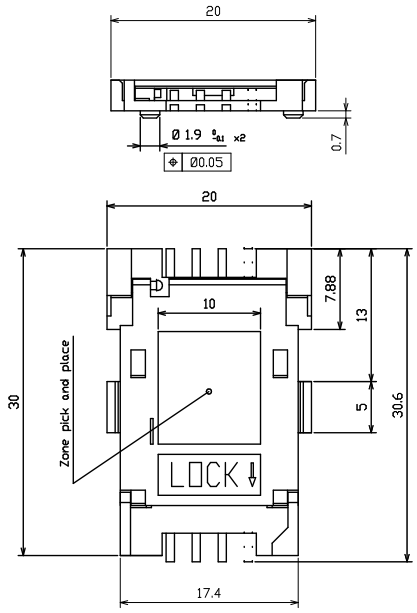

CATALOGUE NUMBER
7112S0815X19
7112S0825X19
7312S0815X19
7312S0825X19

Matière / Basic material		Spécif / Spec	
Tolérances générales / general tolerances		Facon/Routing	
±0.1	Traitement / Processing	Finition / Finishing	Protection / Protecting
-	Essai / Drawn	Vérifié / Checked	Approuvé / Approved
ED/ELLE/SCALE	Plot	Dossier / File: VXX27835	
Connecteur S08 capot plein sans ressort			
CONNECTEURS PONTARLIER Rue Claude CHAPPE BP19 25300 PONTARLIER CEDEX		<small>COMMUNICATIONS PRODUCTION UTILISATION</small> <small>INDUSTRIE'S SAFE AUTOMATIC EXCISE</small> <small>NOT PART OF THIS DOCUMENT AND IS CONFIDENTIAL</small> <small>REPRODUCED IN ANY MANNER FROM ANY SOURCE</small>	
A2	FILE/PAGE -/-	VRW 11882	ENTRÉE/ISSUE 01/08-04-97