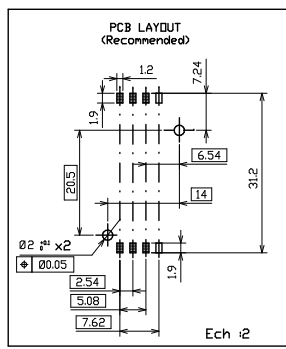

CATALOGUE NUMBER
7112S0815X19
7112S0825X19
7312S0815X19
7312S0825X19

Matière / Basic material		Spécif / Spec	
Tolérances générales / general tolerances		Facon/Routing	
±0.1	Traitement / Processing	Finition / Finishing	Protection / Protecting
-	Essai / Drawn	Vérifié / Checked	Approuvé / Approved
ED/ELLE/SCALE	Plot	Dossier / File: VXX27835	
Connecteur S08 capot plein sans ressort			
CONNECTEURS PONTARLIER Rue Claude CHAPPE BP19 25300 PONTARLIER CEDEX		<small>COMMUNICATIONS PRODUCTION UTILISATION</small> <small>INDUSTRIE'S SAFE AUTOMATIC EXCISE</small> <small>NOT PART OF THIS DOCUMENT AND IS CONFIDENTIAL</small> <small>REPRODUCED IN ANY MANNER FROM ANY SOURCE</small>	
A2	FILE/PAGE -/-	VRW 11882	ENTRÉE/ISSUE 01/08-04-97