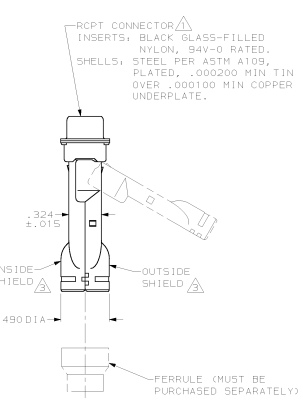

REV	DATE	BY	DESCRIPTION
00			RELEASED PER EC 0513-0196-03

REV	DATE	BY	DESCRIPTION
00			RELEASED PER EC 0513-0196-03

- ▲ RCPT ACCEPTS SIZE 20 SOCKET CONTACTS (CONTACTS MUST BE ORDERED SEPARATELY).
2. ALL PARTS SHIPPED UNASSEMBLED, EACH PART INDIVIDUALLY BULK PACKED.
- ▲ SHIELDS: MATERIAL-.020 THICK STEEL, PER ASTM A109, PLATED .000200 MIN TIN OVER .000100 MIN COPPER UNDERPLATE.
- ▲ RAISED CAVITY IDENTIFICATION AND AMP TRADEMARK.

165851-1
PART NUMBER