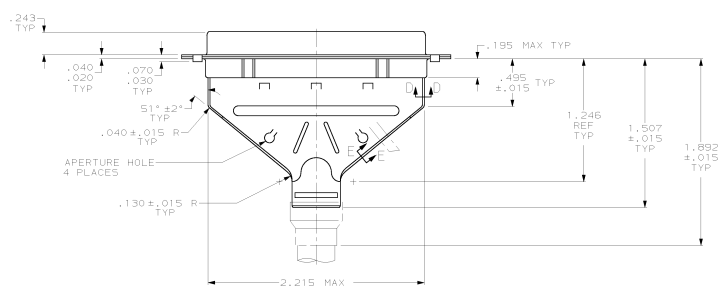

REV	DATE	BY	DESCRIPTION
00			RELEASED PER EC 0513-0196-03

REV	DATE	BY	DESCRIPTION
00			RELEASED PER EC 0513-0196-03

- ▲ RCPT ACCEPTS SIZE 20 SOCKET CONTACTS (CONTACTS MUST BE ORDERED SEPARATELY).
2. ALL PARTS SHIPPED UNASSEMBLED, EACH PART INDIVIDUALLY BULK PACKED.
- ▲ SHIELDS: MATERIAL-.020 THICK STEEL, PER ASTM A109, PLATED .000200 MIN TIN OVER .000100 MIN COPPER UNDERPLATE.
- ▲ RAISED CAVITY IDENTIFICATION AND AMP TRADEMARK.

165851-1
PART NUMBER