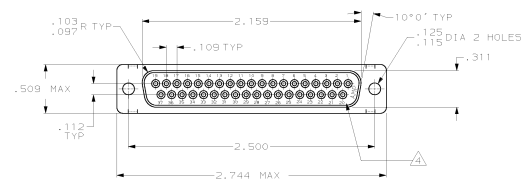

REV	DATE	BY	DESCRIPTION
00			RELEASED PER EC 0513-0196-03

REV	DATE	BY	DESCRIPTION
00			RELEASED PER EC 0513-0196-03

- ▲ RCPT ACCEPTS SIZE 20 SOCKET CONTACTS (CONTACTS MUST BE ORDERED SEPARATELY).
2. ALL PARTS SHIPPED UNASSEMBLED, EACH PART INDIVIDUALLY BULK PACKED.
- ▲ SHIELDS: MATERIAL-.020 THICK STEEL, PER ASTM A109, PLATED .000200 MIN TIN OVER .000100 MIN COPPER UNDERPLATE.
- ▲ RAISED CAVITY IDENTIFICATION AND AMP TRADEMARK.

165851-1
PART NUMBER