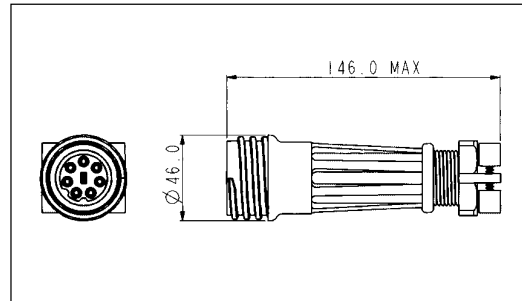

900 Series Buccaneer®

- Flex cable connector
- Positive, fast acting locking ring - can be turned with a gloved hand
- Mates with cable or panel styles
- Plug or socket versions
- PX0 Series 13-15mm cable dia. as standard, 7-13mm with additional gland pack
- PXA Series 20-22mm cable dia. as standard, 14-20mm with additional gland pack
- Strain Relief Clamp (PXA Series only)

Buccaneer® Connectors

Flex Cable

Standard Cable	Large Cable	Description	Standard Cable	Large Cable	Description
PX0911/02/P	PXA911/02/P	2 pole Plug	PX0911/02/S	PXA911/02/S	2 pole Socket
PX0911/03/P	PXA911/03/P	3 pole Plug	PX0911/03/S	PXA911/03/S	3 pole Socket
PX0911/04/P	PXA911/04/P	4 pole Plug	PX0911/04/S	PXA911/04/S	4 pole Socket
PX0911/05/P	PXA911/05/P	5 pole Plug	PX0911/05/S	PXA911/05/S	5 pole Socket
PX0911/07/P	PXA911/07/P	7 pole Plug	PX0911/07/S	PXA911/07/S	7 pole Socket

- In-line flex cable connector
- Mates with PX0911/xx/x and PXA911/xx/x connectors
- Plug or socket versions
- PX0 Series 13-15mm cable dia. as standard, 7-13mm with additional gland pack
- PXA Series 20-22mm cable dia. as standard, 14-20mm with additional gland pack
- Strain Relief Clamp (PXA Series only)

In-Line Flex Cable

Standard Cable	Large Cable	Description	Standard Cable	Large Cable	Description
PX0921/02/P	PXA921/02/P	2 pole Plug	PX0921/02/S	PXA921/02/S	2 pole Socket
PX0921/03/P	PXA921/03/P	3 pole Plug	PX0921/03/S	PXA921/03/S	3 pole Socket
PX0921/04/P	PXA921/04/P	4 pole Plug	PX0921/04/S	PXA921/04/S	4 pole Socket
PX0921/05/P	PXA921/05/P	5 pole Plug	PX0921/05/S	PXA921/05/S	5 pole Socket
PX0921/07/P	PXA921/07/P	7 pole Plug	PX0921/07/S	PXA921/07/S	7 pole Socket