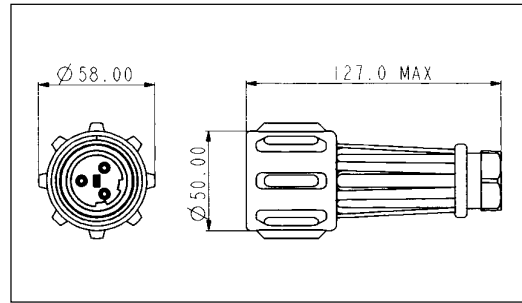

900 Series Buccaneer®

- Flex cable connector
- Positive, fast acting locking ring - can be turned with a gloved hand
- Mates with cable or panel styles
- Plug or socket versions
- PX0 Series 13-15mm cable dia. as standard, 7-13mm with additional gland pack
- PXA Series 20-22mm cable dia. as standard, 14-20mm with additional gland pack
- Strain Relief Clamp (PXA Series only)

Buccaneer® Connectors

Flex Cable

Standard Cable	Large Cable	Description	Standard Cable	Large Cable	Description
PX0911/02/P	PXA911/02/P	2 pole Plug	PX0911/02/S	PXA911/02/S	2 pole Socket
PX0911/03/P	PXA911/03/P	3 pole Plug	PX0911/03/S	PXA911/03/S	3 pole Socket
PX0911/04/P	PXA911/04/P	4 pole Plug	PX0911/04/S	PXA911/04/S	4 pole Socket
PX0911/05/P	PXA911/05/P	5 pole Plug	PX0911/05/S	PXA911/05/S	5 pole Socket
PX0911/07/P	PXA911/07/P	7 pole Plug	PX0911/07/S	PXA911/07/S	7 pole Socket

- In-line flex cable connector
- Mates with PX0911/xx/x and PXA911/xx/x connectors
- Plug or socket versions
- PX0 Series 13-15mm cable dia. as standard, 7-13mm with additional gland pack
- PXA Series 20-22mm cable dia. as standard, 14-20mm with additional gland pack
- Strain Relief Clamp (PXA Series only)

In-Line Flex Cable

Standard Cable	Large Cable	Description	Standard Cable	Large Cable	Description
PX0921/02/P	PXA921/02/P	2 pole Plug	PX0921/02/S	PXA921/02/S	2 pole Socket
PX0921/03/P	PXA921/03/P	3 pole Plug	PX0921/03/S	PXA921/03/S	3 pole Socket
PX0921/04/P	PXA921/04/P	4 pole Plug	PX0921/04/S	PXA921/04/S	4 pole Socket
PX0921/05/P	PXA921/05/P	5 pole Plug	PX0921/05/S	PXA921/05/S	5 pole Socket
PX0921/07/P	PXA921/07/P	7 pole Plug	PX0921/07/S	PXA921/07/S	7 pole Socket