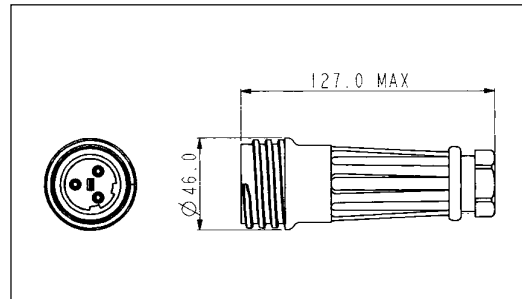

900 Series Buccaneer®

- Flex cable connector
- Positive, fast acting locking ring - can be turned with a gloved hand
- Mates with cable or panel styles
- Plug or socket versions
- PX0 Series 13-15mm cable dia. as standard, 7-13mm with additional gland pack
- PXA Series 20-22mm cable dia. as standard, 14-20mm with additional gland pack
- Strain Relief Clamp (PXA Series only)

Buccaneer® Connectors

Flex Cable

Standard Cable	Large Cable	Description	Standard Cable	Large Cable	Description
PX0911/02/P	PXA911/02/P	2 pole Plug	PX0911/02/S	PXA911/02/S	2 pole Socket
PX0911/03/P	PXA911/03/P	3 pole Plug	PX0911/03/S	PXA911/03/S	3 pole Socket
PX0911/04/P	PXA911/04/P	4 pole Plug	PX0911/04/S	PXA911/04/S	4 pole Socket
PX0911/05/P	PXA911/05/P	5 pole Plug	PX0911/05/S	PXA911/05/S	5 pole Socket
PX0911/07/P	PXA911/07/P	7 pole Plug	PX0911/07/S	PXA911/07/S	7 pole Socket

- In-line flex cable connector
- Mates with PX0911/xx/x and PXA911/xx/x connectors
- Plug or socket versions
- PX0 Series 13-15mm cable dia. as standard, 7-13mm with additional gland pack
- PXA Series 20-22mm cable dia. as standard, 14-20mm with additional gland pack
- Strain Relief Clamp (PXA Series only)

In-Line Flex Cable

Standard Cable	Large Cable	Description	Standard Cable	Large Cable	Description
PX0921/02/P	PXA921/02/P	2 pole Plug	PX0921/02/S	PXA921/02/S	2 pole Socket
PX0921/03/P	PXA921/03/P	3 pole Plug	PX0921/03/S	PXA921/03/S	3 pole Socket
PX0921/04/P	PXA921/04/P	4 pole Plug	PX0921/04/S	PXA921/04/S	4 pole Socket
PX0921/05/P	PXA921/05/P	5 pole Plug	PX0921/05/S	PXA921/05/S	5 pole Socket
PX0921/07/P	PXA921/07/P	7 pole Plug	PX0921/07/S	PXA921/07/S	7 pole Socket