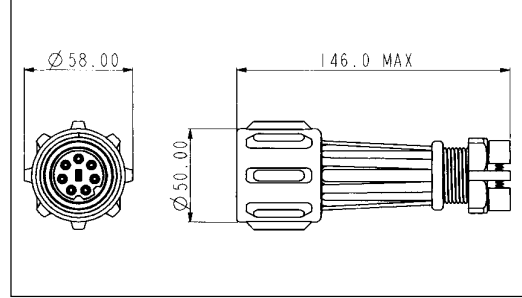

900 Series Buccaneer®

- Flex cable connector
- Positive, fast acting locking ring - can be turned with a gloved hand
- Mates with cable or panel styles
- Plug or socket versions
- PX0 Series 13-15mm cable dia. as standard, 7-13mm with additional gland pack
- PXA Series 20-22mm cable dia. as standard, 14-20mm with additional gland pack
- Strain Relief Clamp (PXA Series only)

Buccaneer® Connectors

Flex Cable

Standard Cable	Large Cable	Description	Standard Cable	Large Cable	Description
PX0911/02/P	PXA911/02/P	2 pole Plug	PX0911/02/S	PXA911/02/S	2 pole Socket
PX0911/03/P	PXA911/03/P	3 pole Plug	PX0911/03/S	PXA911/03/S	3 pole Socket
PX0911/04/P	PXA911/04/P	4 pole Plug	PX0911/04/S	PXA911/04/S	4 pole Socket
PX0911/05/P	PXA911/05/P	5 pole Plug	PX0911/05/S	PXA911/05/S	5 pole Socket
PX0911/07/P	PXA911/07/P	7 pole Plug	PX0911/07/S	PXA911/07/S	7 pole Socket

- In-line flex cable connector
- Mates with PX0911/xx/x and PXA911/xx/x connectors
- Plug or socket versions
- PX0 Series 13-15mm cable dia. as standard, 7-13mm with additional gland pack
- PXA Series 20-22mm cable dia. as standard, 14-20mm with additional gland pack
- Strain Relief Clamp (PXA Series only)

In-Line Flex Cable

Standard Cable	Large Cable	Description	Standard Cable	Large Cable	Description
PX0921/02/P	PXA921/02/P	2 pole Plug	PX0921/02/S	PXA921/02/S	2 pole Socket
PX0921/03/P	PXA921/03/P	3 pole Plug	PX0921/03/S	PXA921/03/S	3 pole Socket
PX0921/04/P	PXA921/04/P	4 pole Plug	PX0921/04/S	PXA921/04/S	4 pole Socket
PX0921/05/P	PXA921/05/P	5 pole Plug	PX0921/05/S	PXA921/05/S	5 pole Socket
PX0921/07/P	PXA921/07/P	7 pole Plug	PX0921/07/S	PXA921/07/S	7 pole Socket