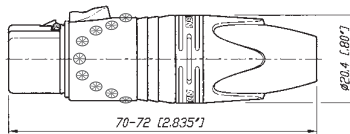

NC3FXX-B-CRYSTAL

NC3MXX-B-CRYSTAL