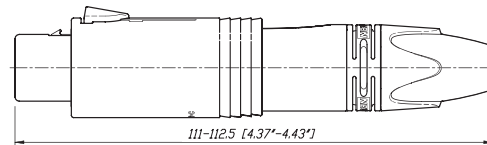

## ConvertCon

**NEW**

NC3FM-C-B

NC3FM-C

- World's first unisex XLR
- Male and female cable connector in one housing
- Easy selectable gender – converted by sliding housing back and forth
- Substitute adapters, ideal as an emergency kit

Convert male - female and vice versa

NC3FXX-B-CRYSTAL

NC3MXX-B-CRYSTAL

NC3FM-C: Position Female

NC3FM-C: Position Male