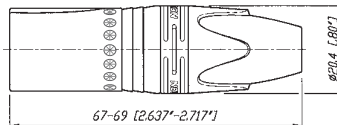

XLR Cable Connectors

XX Crystal XLR

NEW

- XLR XX Series made with CRYSTALLIZED™ – Swarovski Elements
- Fancy, noble, valuable, attractive package - an eye-catcher

ConvertCon

NEW

- World's first unisex XLR
- Male and female cable connector in one housing
- Easy selectable gender – converted by sliding housing back and forth
- Substitute adapters, ideal as an emergency kit

Convert male - female and vice versa