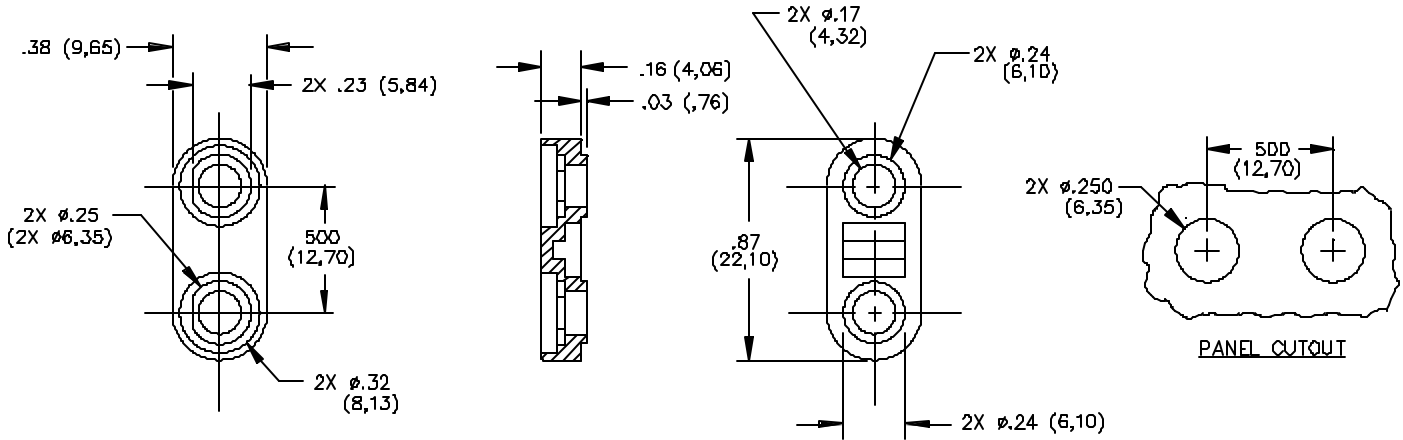

Model 4619 Mounting Base Double Banana Jack & Binding Post, Miniature

MATERIALS:

Body: Polycarbonate

Color: Black and Red

Marking : Pomona Electronics Calif.

RATINGS:

Operating Temperature: +115° C. (+239° F.) Max.

ORDERING INFORMATION: 4619-*

*=Color, -0 Black, -2 Red

Ordering Example: 4619-2 Mounting Base Color is Red

Parts are packaged ten (10) per bag.

For use with Models 2142, 2143, 2382, 2383, 2439,2440, 3542, 4022, 4773 and 4543.

All dimensions are in inches. Tolerances (except noted): .xx = ±.02" (.51 mm), .xxx = ± .005" (.127 mm).

All specifications are to the latest revisions. Specifications are subject to change without notice.