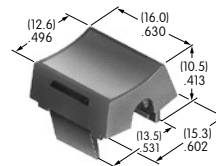

AT442
.394" Diameter Snap-on Cap
Polycarbonate
Colors: A B C E F G H
Series: EB M2B MB20