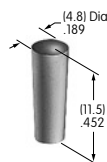

**AT438**  
**Design Rocker**  
 Polycarbonate  
 Colors: B C D F G  
 Series: MLW

**AT442**  
**.394" Diameter Snap-on Cap**  
 Polycarbonate  
 Colors: A B C E F G H  
 Series: EB M2B MB20

**AT443**  
**.315" Diameter Snap-on Cap**  
 Polycarbonate  
 Colors: A B C E F G H  
 Series: EB M2B MB20

**AT444**  
**Bat Lever Conical Cap**  
 Polyethylene  
 Colors: A B C E F G  
 Series: E M M2T

**AT445**  
**Cap for Color Tipped Cone Toggle**  
 Polycarbonate  
 Colors: A B C E F G  
 Series: M

**AT446**  
**.748" Diameter Round Design Cap**  
 Polycarbonate  
 Holder Color: A  
 Lens Colors: B C F G  
 Series: DLB