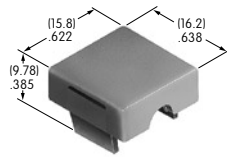

**AT429**  
**Indicator Cap**  
 Polycarbonate  
 Colors: B C D E F G  
 Series: P01

**AT431**  
**Large Rotary Knob**  
 Phenolic resin  
 Color: A  
 Series: HS PS TS

**AT432**  
**Small Rotary Knob**  
 Phenolic resin  
 Color: A  
 Series: HS PS TS

**AT433**  
**Knob for Miniature Rotaries**  
 Polyacetal  
 Color: A  
 Series: MR

**AT434**  
**Bat Lever Cap**  
 Polyvinyl chloride  
 Colors: A B C E F G  
 Series: M

**AT435**  
**Screw-on Cap**  
 Chrome/brass  
 Series: SB265 SB285