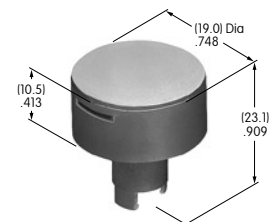

**AT429**  
**Indicator Cap**  
 Polycarbonate  
 Colors: B C D E F G  
 Series: P01

**AT431**  
**Large Rotary Knob**  
 Phenolic resin  
 Color: A  
 Series: HS PS TS

**AT432**  
**Small Rotary Knob**  
 Phenolic resin  
 Color: A  
 Series: HS PS TS

**AT438**  
**Design Rocker**  
 Polycarbonate  
 Colors: B C D F G  
 Series: MLW

**AT442**  
**.394" Diameter Snap-on Cap**  
 Polycarbonate  
 Colors: A B C E F G H  
 Series: EB M2B MB20

**AT443**  
**.315" Diameter Snap-on Cap**  
 Polycarbonate  
 Colors: A B C E F G H  
 Series: EB M2B MB20

**AT444**  
**Bat Lever Conical Cap**  
 Polyethylene  
 Colors: A B C E F G  
 Series: E M M2T

**AT445**  
**Cap for Color Tipped Cone Toggle**  
 Polycarbonate  
 Colors: A B C E F G  
 Series: M

**AT446**  
**.748" Diameter Round Design Cap**  
 Polycarbonate  
 Holder Color: A  
 Lens Colors: B C F G  
 Series: DLB