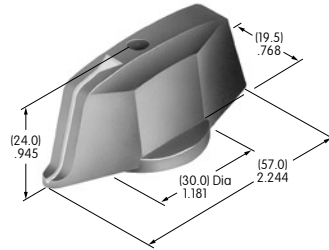

**AT429**  
**Indicator Cap**  
 Polycarbonate  
 Colors: B C D E F G  
 Series: P01

**AT431**  
**Large Rotary Knob**  
 Phenolic resin  
 Color: A  
 Series: HS PS TS

**AT432**  
**Small Rotary Knob**  
 Phenolic resin  
 Color: A  
 Series: HS PS TS

**AT433**  
**Knob for Miniature Rotaries**  
 Polyacetal  
 Color: A  
 Series: MR

**AT434**  
**Bat Lever Cap**  
 Polyvinyl chloride  
 Colors: A B C E F G  
 Series: M

**AT435**  
**Screw-on Cap**  
 Chrome/brass  
 Series: SB265 SB285