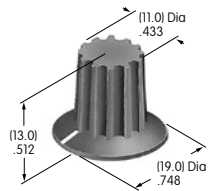

**AT429**  
**Indicator Cap**  
 Polycarbonate  
 Colors: B C D E F G  
 Series: P01

**AT431**  
**Large Rotary Knob**  
 Phenolic resin  
 Color: A  
 Series: HS PS TS

**AT432**  
**Small Rotary Knob**  
 Phenolic resin  
 Color: A  
 Series: HS PS TS

**AT433**  
**Knob for Miniature Rotaries**  
 Polyacetal  
 Color: A  
 Series: MR

**AT434**  
**Bat Lever Cap**  
 Polyvinyl chloride  
 Colors: A B C E F G  
 Series: M

**AT435**  
**Screw-on Cap**  
 Chrome/brass  
 Series: SB265 SB285

**AT438**  
**Design Rocker**  
 Polycarbonate  
 Colors: B C D F G  
 Series: MLW

**AT442**  
**.394" Diameter Snap-on Cap**  
 Polycarbonate  
 Colors: A B C E F G H  
 Series: EB M2B MB20

**AT443**  
**.315" Diameter Snap-on Cap**  
 Polycarbonate  
 Colors: A B C E F G H  
 Series: EB M2B MB20