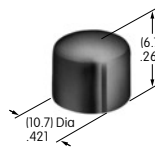

**AT429**  
**Indicator Cap**  
 Polycarbonate  
 Colors: B C D E F G  
 Series: P01

**AT431**  
**Large Rotary Knob**  
 Phenolic resin  
 Color: A  
 Series: HS PS TS

**AT432**  
**Small Rotary Knob**  
 Phenolic resin  
 Color: A  
 Series: HS PS TS

**AT433**  
**Knob for Miniature Rotaries**  
 Polyacetal  
 Color: A  
 Series: MR

**AT434**  
**Bat Lever Cap**  
 Polyvinyl chloride  
 Colors: A B C E F G  
 Series: M

**AT435**  
**Screw-on Cap**  
 Chrome/brass  
 Series: SB265 SB285

**AT438**  
**Design Rocker**  
 Polycarbonate  
 Colors: B C D F G  
 Series: MLW

**AT442**  
**.394" Diameter Snap-on Cap**  
 Polycarbonate  
 Colors: A B C E F G H  
 Series: EB M2B MB20

**AT443**  
**.315" Diameter Snap-on Cap**  
 Polycarbonate  
 Colors: A B C E F G H  
 Series: EB M2B MB20