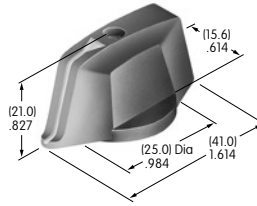

**AT429**  
**Indicator Cap**  
 Polycarbonate  
 Colors: B C D E F G  
 Series: P01

**AT431**  
**Large Rotary Knob**  
 Phenolic resin  
 Color: A  
 Series: HS PS TS

**AT432**  
**Small Rotary Knob**  
 Phenolic resin  
 Color: A  
 Series: HS PS TS

**AT433**  
**Knob for Miniature Rotaries**  
 Polyacetal  
 Color: A  
 Series: MR

**AT434**  
**Bat Lever Cap**  
 Polyvinyl chloride  
 Colors: A B C E F G  
 Series: M

**AT435**  
**Screw-on Cap**  
 Chrome/brass  
 Series: SB265 SB285