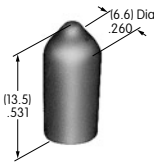

AT434
Bat Lever Cap
Polyvinyl chloride
Colors: A B C E F G
Series: M

AT435
Screw-on Cap
Chrome/brass
Series: SB265 SB285